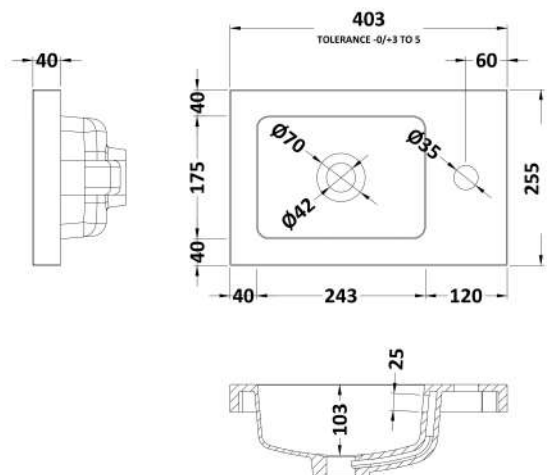

### Product Dimensions

Height (mm):	540
Width (mm):	400
Depth (mm):	253
Nett Weight (kg):	8

### Packaging Dimensions

Height (mm):	560
Width (mm):	420
Depth (mm):	275
Gross Weight (kg):	8.5

### Outer Box Dimensions (If Applicable)

Height (mm):	
Width (mm):	
Depth (mm):	
Gross Weight (kg):	
Barcode:	5056211848660

Sales Code: PMB301

Description: 400 Side Tap Basin 1Th (402.5X255x40)

**Product Dimensions**

Height (mm):	135
Width (mm):	403
Depth (mm):	255
Nett Weight (kg):	6.01

**Packaging Dimensions**

Height (mm):	315
Width (mm):	205
Depth (mm):	455
Gross Weight (kg):	6.01