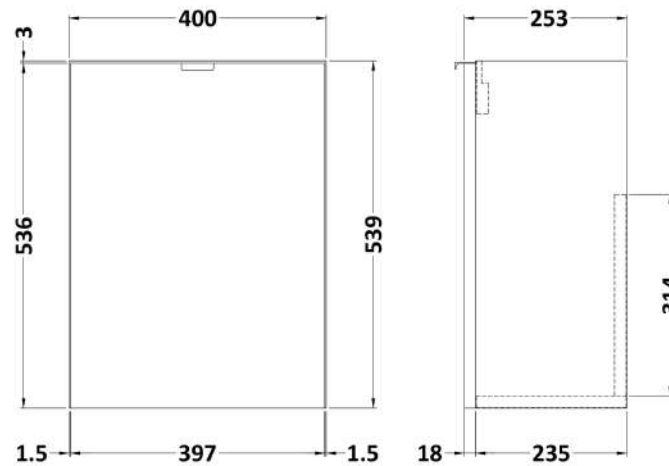

### Product Dimensions

Height (mm):	540
Width (mm):	400
Depth (mm):	253
Nett Weight (kg):	8

### Packaging Dimensions

Height (mm):	560
Width (mm):	420
Depth (mm):	275
Gross Weight (kg):	8.5

### Outer Box Dimensions (If Applicable)

Height (mm):	
Width (mm):	
Depth (mm):	
Gross Weight (kg):	
Barcode:	5056211848660

Sales Code: PMB301

Description: 400 Side Tap Basin 1Th (402.5X255x40)

**Product Dimensions**

Height (mm):	135
Width (mm):	403
Depth (mm):	255
Nett Weight (kg):	6.01

**Packaging Dimensions**

Height (mm):	315
Width (mm):	205
Depth (mm):	455
Gross Weight (kg):	6.01