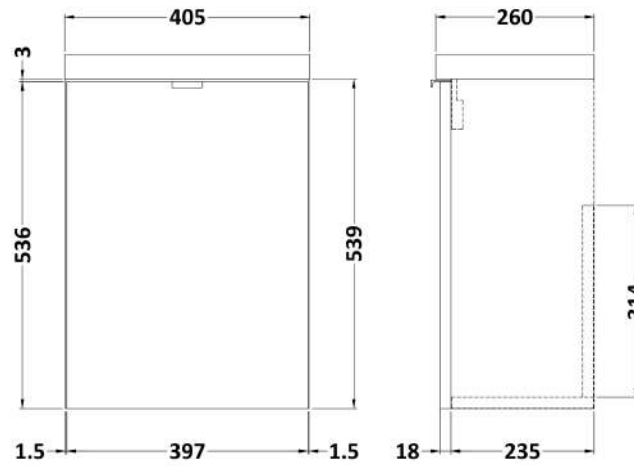

Sales Code: CBI437

Description: 400 1-Door Wall Hung Unit & Basin

Packaging Details

Barcode: 5056211848967