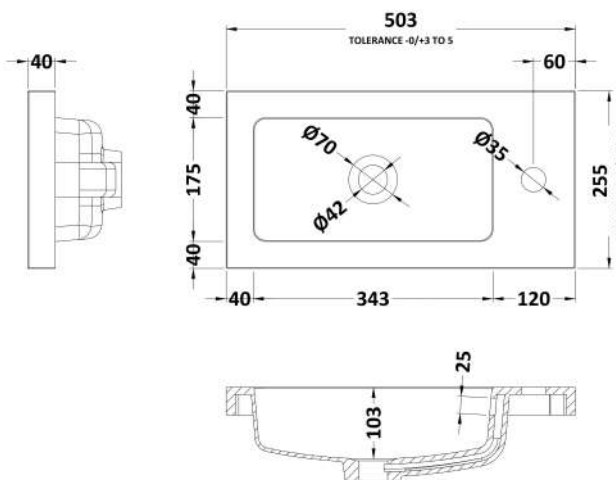

Packaging Dimensions

Height (mm):	560
Width (mm):	520
Depth (mm):	275
Gross Weight (kg):	10

Packaging Data

Box Colour:	Brown Cardboard Box
Box Qty:	1
Label Size:	100 x 50
Label Colour:	White Label
Label Qty:	2

Outer Box Dimensions (If Applicable)

Height (mm):	
Width (mm):	
Depth (mm):	
Gross Weight (kg):	
Barcode:	5056211848721

Product Details

Country of Origin:	China
Fitting Instruction:	No
CE & UKCA:	N/A
FSC Certified Materials:	Yes
Colour:	Gloss Grey Mist
Construction Method:	Cam & Wood Dowel
Construction Type:	Rigid
Cabinet Finish:	MFC Painted Gloss
Fascia Finish:	MFC Painted Gloss
Cabinet Thickness (mm):	16
Fascia Thickness (mm):	18
Drawer Included:	No
Drawer Type:	Not Applicable
No of Shelves:	0
Hinge Type:	95 Degree Clip-On Soft Close
Hinge Included:	Yes, Supplied
Adjustable Legs:	No, Not Required
Fixings Included:	Yes
Handle Style:	Contemporary
Waste Shroud:	No
Handle Included:	Yes, Supplied
Handle Type:	Wrapover

Sales Code: PMB302

Description: 500 Side Tap Basin 1Th (502.5X255x40)

Product Dimensions

Height (mm):	255
Width (mm):	503
Depth (mm):	135
Nett Weight (kg):	8

Packaging Dimensions

Height (mm):	305
Width (mm):	205
Depth (mm):	555
Gross Weight (kg):	8

Packaging Data

Box Colour:	Brown Cardboard Box - Printed
Box Qty:	1
Label Size:	100 x 50
Label Colour:	White Label
Label Qty:	2

Outer Box Dimensions (If Applicable)

Height (mm):	
Width (mm):	
Depth (mm):	
Gross Weight (kg):	
Barcode:	5055369063031