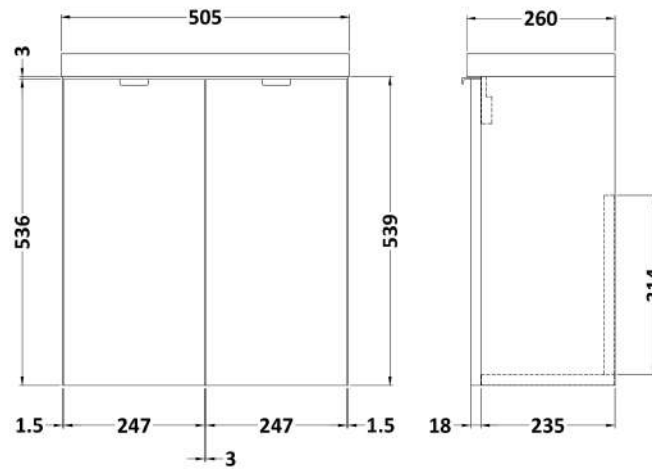

Sales Code: CBI438

Description: 500 2-Door Wall Hung Unit & Basin

Packaging Details

Barcode: 5056211849025

Sales Code: OFG434

Description: 500 2-Door Wall Hung Unit (255mm)

Product Dimensions

Height (mm):	540
Width (mm):	500
Depth (mm):	253
Nett Weight (kg):	9.5

Packaging Dimensions

Height (mm):	560
Width (mm):	520
Depth (mm):	275
Gross Weight (kg):	10

Packaging Data

Box Colour:	Brown Cardboard Box
Box Qty:	1
Label Size:	100 x 50
Label Colour:	White Label
Label Qty:	2

Sales Code: PMB302

Description: 500 Side Tap Basin 1Th (502.5X255x40)

Product Dimensions

Height (mm):	255
Width (mm):	503
Depth (mm):	135
Nett Weight (kg):	8

Packaging Dimensions

Height (mm):	305
Width (mm):	205
Depth (mm):	555
Gross Weight (kg):	8

Packaging Data

Box Colour:	Brown Cardboard Box - Printed
Box Qty:	1
Label Size:	100 x 50
Label Colour:	White Label
Label Qty:	2

Outer Box Dimensions (If Applicable)

Height (mm):	
Width (mm):	
Depth (mm):	
Gross Weight (kg):	
Barcode:	5055369063031