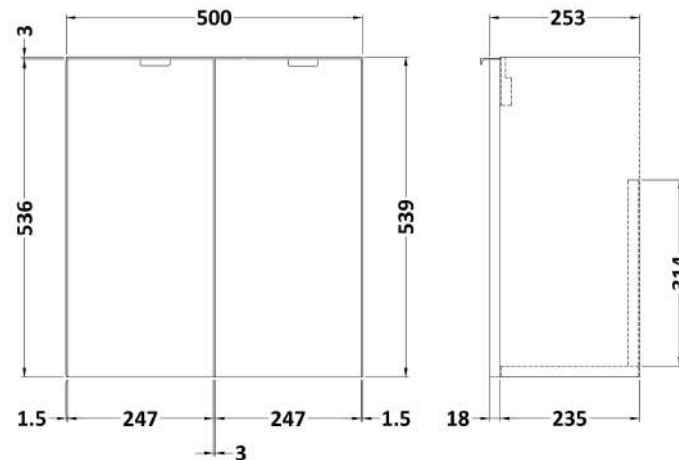

Sales Code: CBI438

Description: 500 2-Door Wall Hung Unit & Basin

Packaging Details

Barcode: 5056211849025

Sales Code: OFG434

Description: 500 2-Door Wall Hung Unit (255mm)

Product Dimensions

Height (mm):	540
Width (mm):	500
Depth (mm):	253
Nett Weight (kg):	9.5

Packaging Dimensions

Height (mm):	560
Width (mm):	520
Depth (mm):	275
Gross Weight (kg):	10

Packaging Data

Box Colour:	Brown Cardboard Box
Box Qty:	1
Label Size:	100 x 50
Label Colour:	White Label
Label Qty:	2

Sales Code: PMB302

Description: 500 Side Tap Basin 1Th (502.5X255x40)

Product Dimensions

Height (mm):	255
Width (mm):	503
Depth (mm):	135
Nett Weight (kg):	8

Packaging Dimensions

Height (mm):	305
Width (mm):	205
Depth (mm):	555
Gross Weight (kg):	8

Packaging Data

Box Colour:	Brown Cardboard Box - Printed
Box Qty:	1
Label Size:	100 x 50
Label Colour:	White Label
Label Qty:	2

Outer Box Dimensions (If Applicable)

Height (mm):	
Width (mm):	
Depth (mm):	
Gross Weight (kg):	
Barcode:	5055369063031