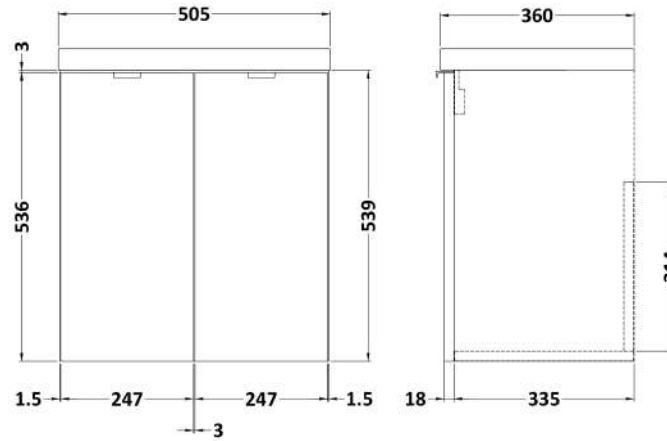

Sales Code: CBI440

Description: 500 2-Door Wall Hung Unit & Basin

Packaging Details

Barcode: 5056211849148

Sales Code: OFG435

Description: 500 2-Door Wall Hung Unit (355mm)

Product Dimensions

Height (mm):	540
Width (mm):	500
Depth (mm):	353
Nett Weight (kg):	11.5

Packaging Dimensions

Height (mm):	560
Width (mm):	520
Depth (mm):	375
Gross Weight (kg):	12

Packaging Data

Box Colour:	Brown Cardboard Box
Box Qty:	1
Label Size:	100 x 50
Label Colour:	White Label
Label Qty:	2

Sales Code: PMB312

Description: 500 Rear Tap Basin 1Th

Product Dimensions

Height (mm):	355
Width (mm):	503
Depth (mm):	135
Nett Weight (kg):	8.1

Packaging Dimensions

Height (mm):	420
Width (mm):	210
Depth (mm):	550
Gross Weight (kg):	8.1

Packaging Data

Box Colour:	Brown Cardboard Box - Printed
Box Qty:	1
Label Size:	100 x 50
Label Colour:	White Label
Label Qty:	2

Outer Box Dimensions (If Applicable)

Height (mm):	
Width (mm):	
Depth (mm):	
Gross Weight (kg):	
Barcode:	5055369071975