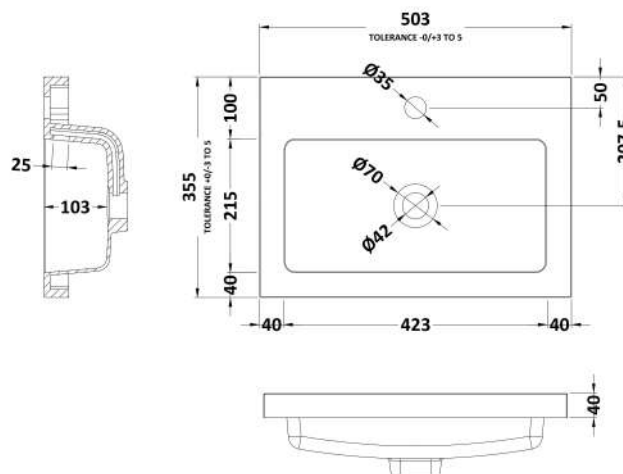

Packaging Dimensions

Height (mm):	560
Width (mm):	520
Depth (mm):	375
Gross Weight (kg):	12

Packaging Data

Box Colour:	Brown Cardboard Box
Box Qty:	1
Label Size:	100 x 50
Label Colour:	White Label
Label Qty:	2

Outer Box Dimensions (If Applicable)

Height (mm):	
Width (mm):	
Depth (mm):	
Gross Weight (kg):	
Barcode:	5056211848844

Product Details

Country of Origin:	China
Fitting Instruction:	No
CE & UKCA:	N/A
FSC Certified Materials:	Yes
Colour:	Gloss Grey Mist
Construction Method:	Cam & Wood Dowel
Construction Type:	Rigid
Cabinet Finish:	MFC Painted Gloss
Fascia Finish:	MFC Painted Gloss
Cabinet Thickness (mm):	16
Fascia Thickness (mm):	18
Drawer Included:	No
Drawer Type:	Not Applicable
No of Shelves:	0
Hinge Type:	95 Degree Clip-On Soft Close
Hinge Included:	Yes, Supplied
Adjustable Legs:	Not Applicable
Fixings Included:	Yes
Handle Style:	Contemporary
Waste Shroud:	No
Handle Included:	Yes, Supplied
Handle Type:	Wrapover

Sales Code: PMB312

Description: 500 Rear Tap Basin 1Th

Product Dimensions

Height (mm):	355
Width (mm):	503
Depth (mm):	135
Nett Weight (kg):	8.1

Packaging Dimensions

Height (mm):	420
Width (mm):	210
Depth (mm):	550
Gross Weight (kg):	8.1

Packaging Data

Box Colour:	Brown Cardboard Box - Printed
Box Qty:	1
Label Size:	100 x 50
Label Colour:	White Label
Label Qty:	2

Outer Box Dimensions (If Applicable)

Height (mm):	
Width (mm):	
Depth (mm):	
Gross Weight (kg):	
Barcode:	5055369071975