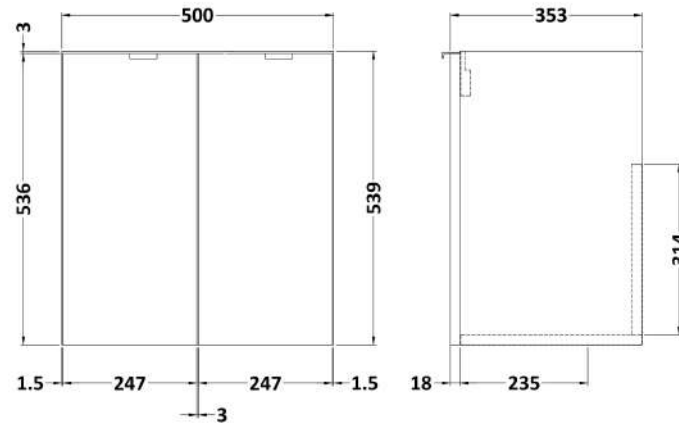

Sales Code: CBI440

Description: 500 2-Door Wall Hung Unit & Basin

Packaging Details

Barcode: 5056211849148

Sales Code: OFG435

Description: 500 2-Door Wall Hung Unit (355mm)

Product Dimensions

Height (mm):	540
Width (mm):	500
Depth (mm):	353
Nett Weight (kg):	11.5

Packaging Dimensions

Height (mm):	560
Width (mm):	520
Depth (mm):	375
Gross Weight (kg):	12

Packaging Data

Box Colour:	Brown Cardboard Box
Box Qty:	1
Label Size:	100 x 50
Label Colour:	White Label
Label Qty:	2

Sales Code: PMB312

Description: 500 Rear Tap Basin 1Th

Product Dimensions

Height (mm):	355
Width (mm):	503
Depth (mm):	135
Nett Weight (kg):	8.1

Packaging Dimensions

Height (mm):	420
Width (mm):	210
Depth (mm):	550
Gross Weight (kg):	8.1

Packaging Data

Box Colour:	Brown Cardboard Box - Printed
Box Qty:	1
Label Size:	100 x 50
Label Colour:	White Label
Label Qty:	2

Outer Box Dimensions (If Applicable)

Height (mm):	
Width (mm):	
Depth (mm):	
Gross Weight (kg):	
Barcode:	5055369071975