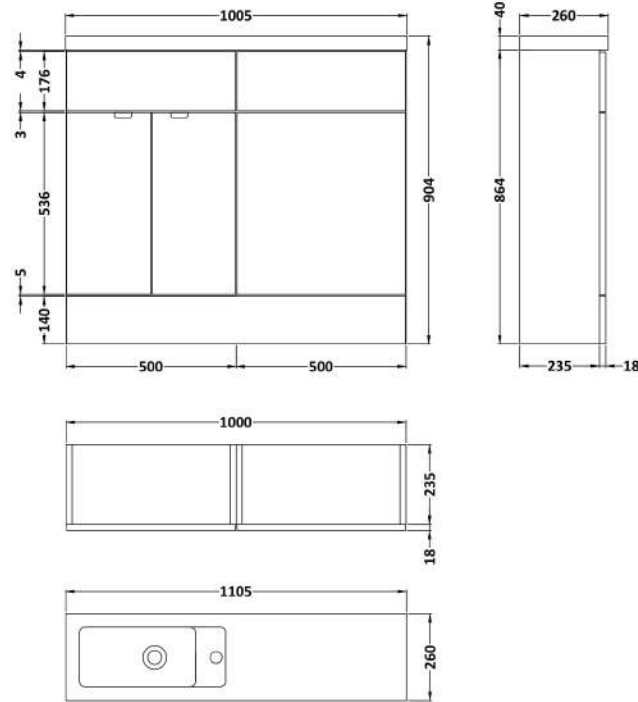

Sales Code: CBI442

Description: 1000mm Combination Vanity & Wc Compact

Packaging Details

Barcode: 5056211851738