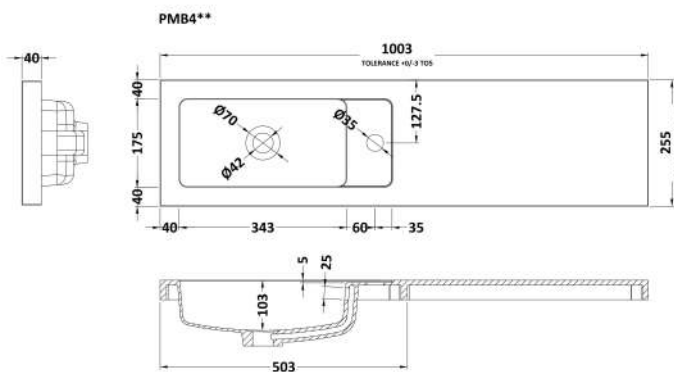

### Outer Box Dimensions (If Applicable)

Height (mm):	
Width (mm):	
Depth (mm):	
Gross Weight (kg):	
Barcode:	5056211849827

### Product Dimensions

Height (mm):	864
Width (mm):	500
Depth (mm):	255
Nett Weight (kg):	11.5

### Outer Box Dimensions (If Applicable)

Height (mm):	
Width (mm):	
Depth (mm):	
Gross Weight (kg):	
Barcode:	5056211849407

### Product Dimensions

Height (mm):	135
Width (mm):	1003
Depth (mm):	255
Nett Weight (kg):	11.8