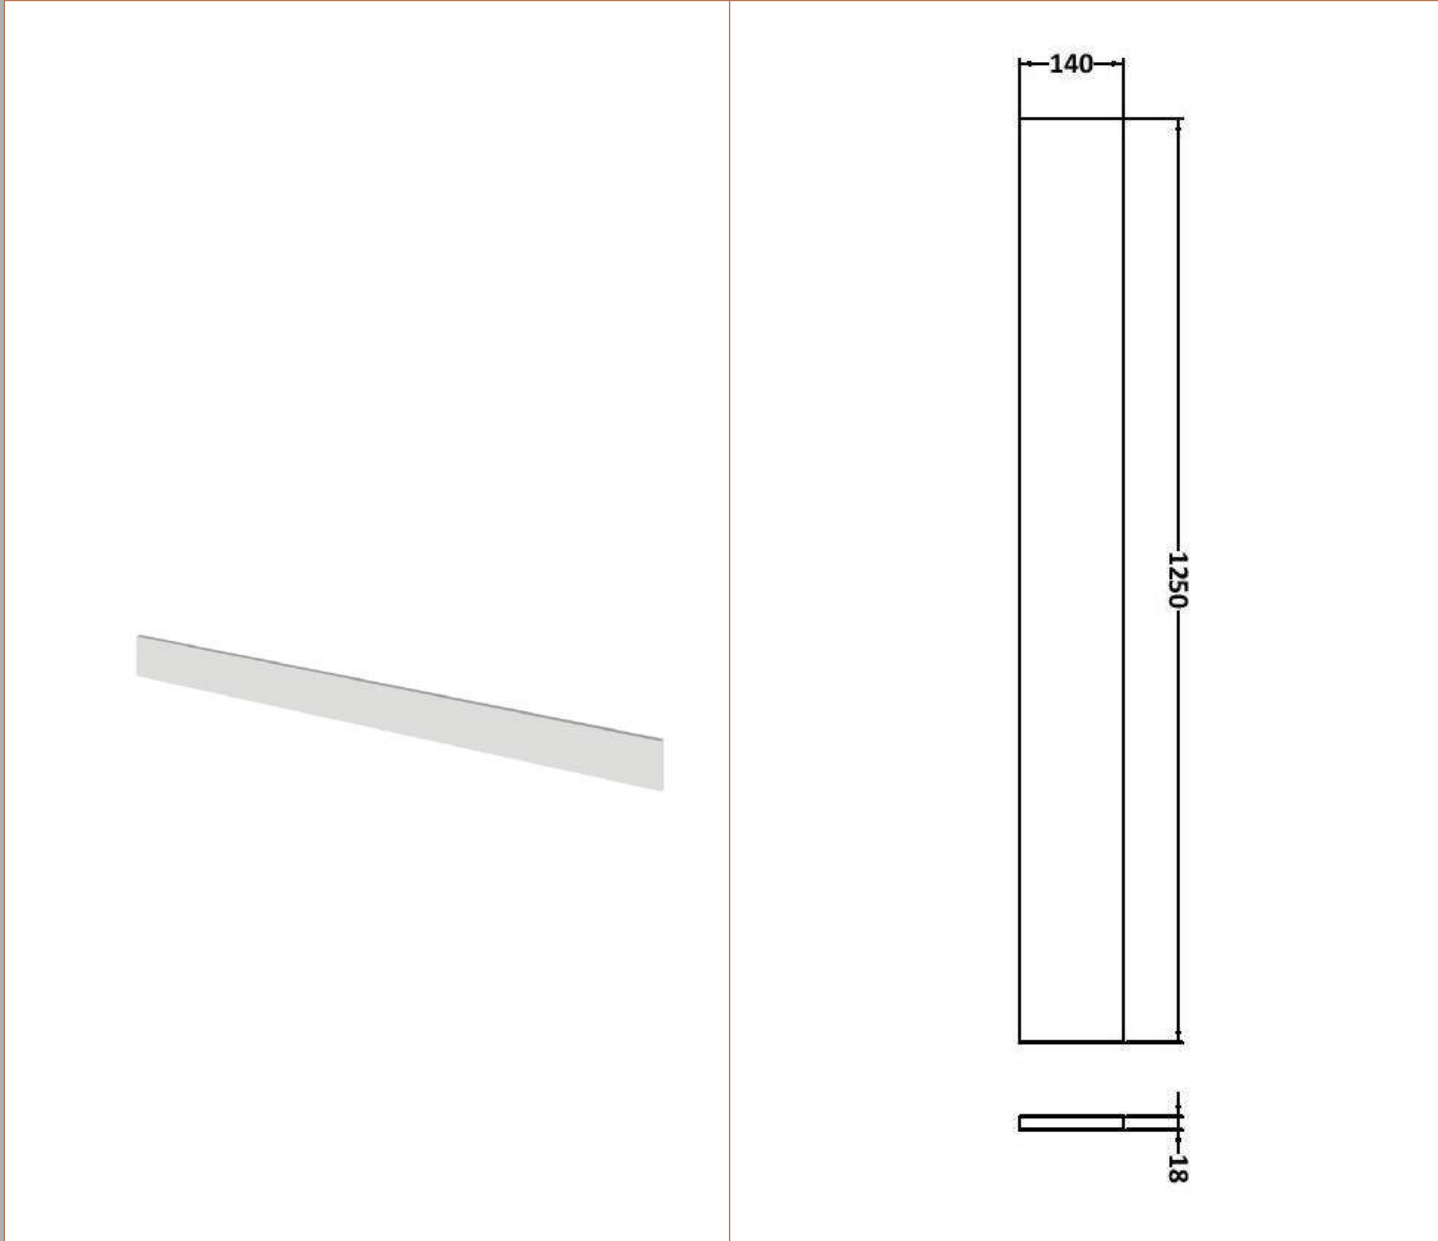

### Product Dimensions

Height (mm):	864
Width (mm):	500
Depth (mm):	255
Nett Weight (kg):	15

### Product Dimensions

Height (mm):	135
Width (mm):	1003
Depth (mm):	255
Nett Weight (kg):	11.8

### Outer Box Dimensions (If Applicable)

Height (mm):	
Width (mm):	
Depth (mm):	
Gross Weight (kg):	
Barcode:	5056211847410

**Product Dimensions**

Height (mm):	1250
Width (mm):	145
Depth (mm):	18
Nett Weight (kg):	2

**Packaging Dimensions**

Height (mm):	20
Width (mm):	150
Depth (mm):	1260
Gross Weight (kg):	2

**Packaging Data**