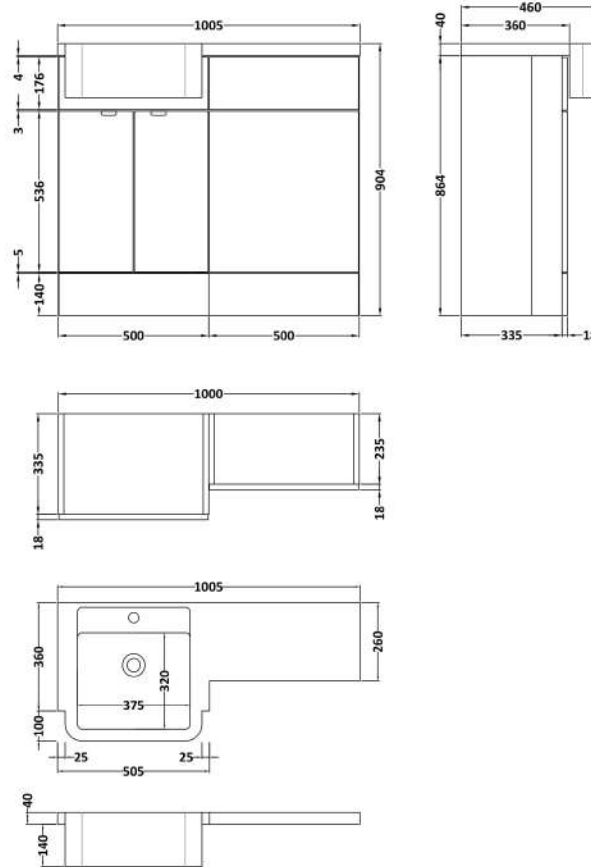

Sales Code: CBI444

Description: 1000 Round Semi Rec Vanity & Wc Unit Lh

Packaging Details

Barcode: 5056211889793