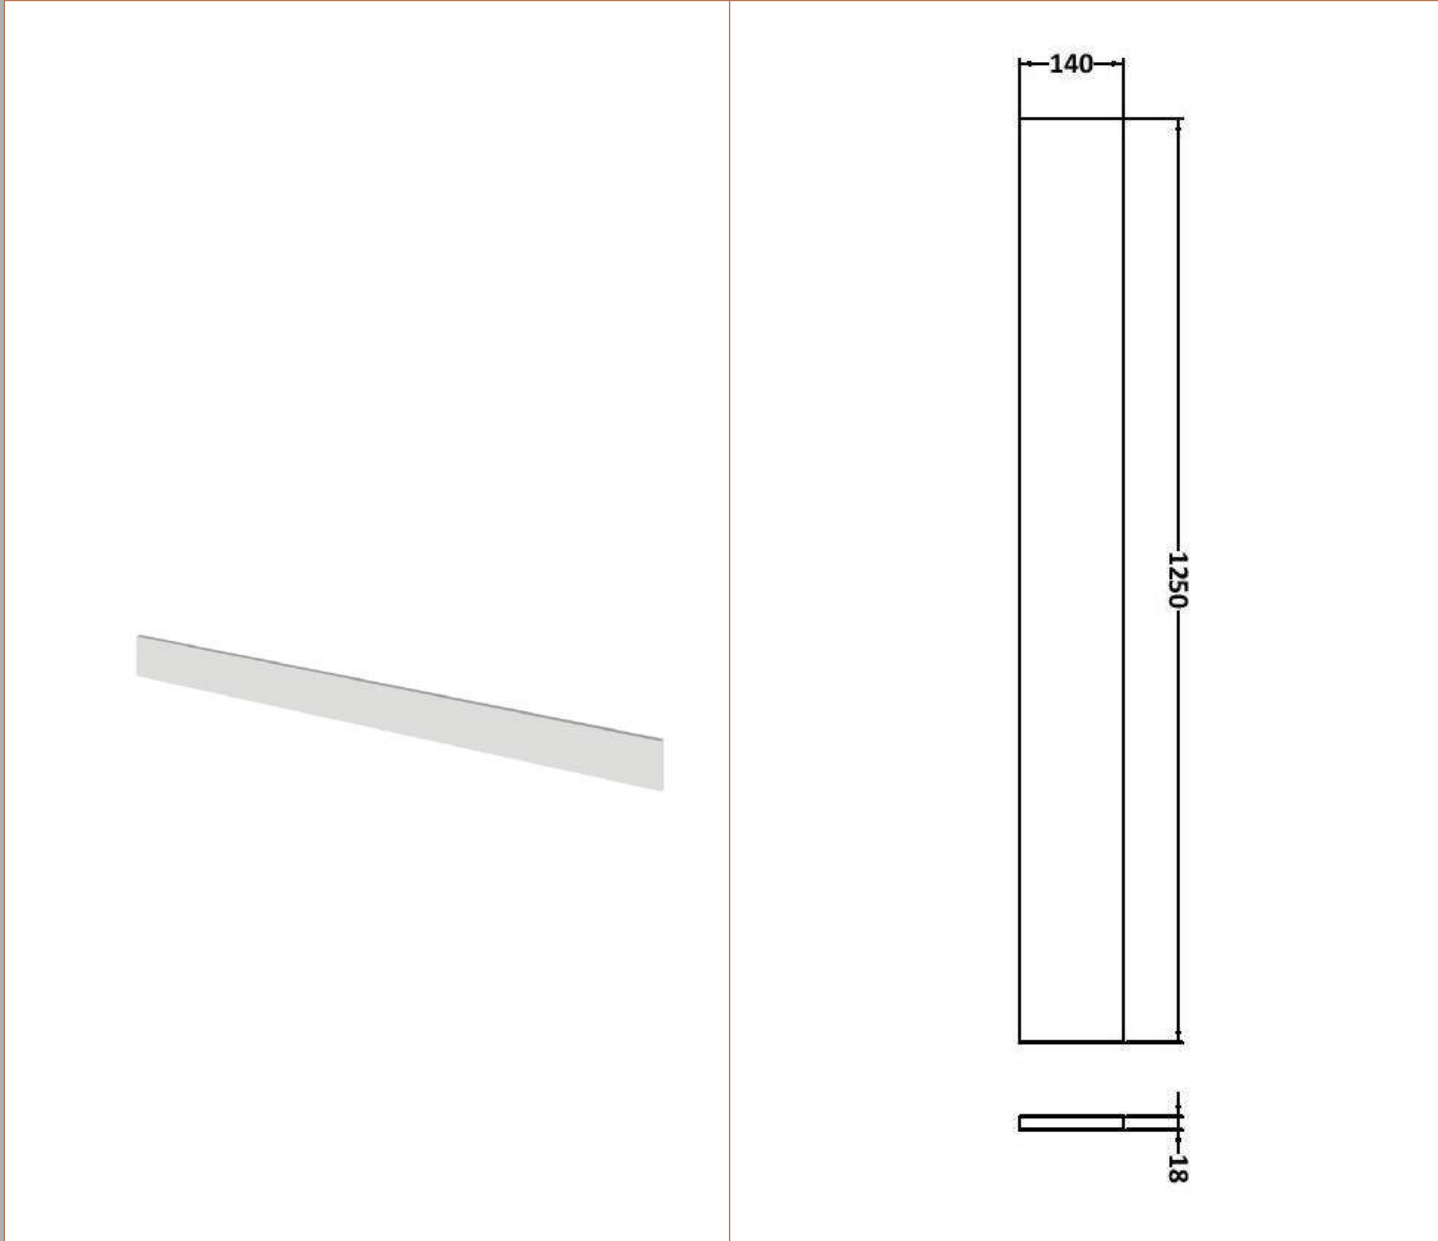

### Product Dimensions

Height (mm):	864
Width (mm):	500
Depth (mm):	255
Nett Weight (kg):	15

### Product Dimensions

Height (mm):	135
Width (mm):	1003
Depth (mm):	355
Nett Weight (kg):	15

### Outer Box Dimensions (If Applicable)

Height (mm):	
Width (mm):	
Depth (mm):	
Gross Weight (kg):	
Barcode:	5056211880028

### Product Dimensions

Height (mm):	1250
Width (mm):	145
Depth (mm):	18
Nett Weight (kg):	2