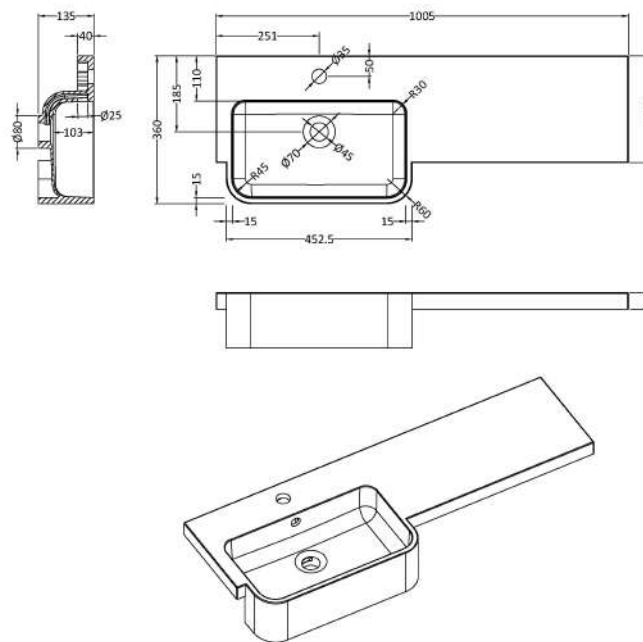

### Outer Box Dimensions (If Applicable)

Height (mm):	
Width (mm):	
Depth (mm):	
Gross Weight (kg):	
Barcode:	5056211849827

### Packaging Dimensions

Height (mm):	900
Width (mm):	525
Depth (mm):	290
Gross Weight (kg):	12

### Outer Box Dimensions (If Applicable)

Height (mm):	
Width (mm):	
Depth (mm):	
Gross Weight (kg):	
Barcode:	5056211849407

### Product Dimensions

Height (mm):	135
Width (mm):	1003
Depth (mm):	355
Nett Weight (kg):	15