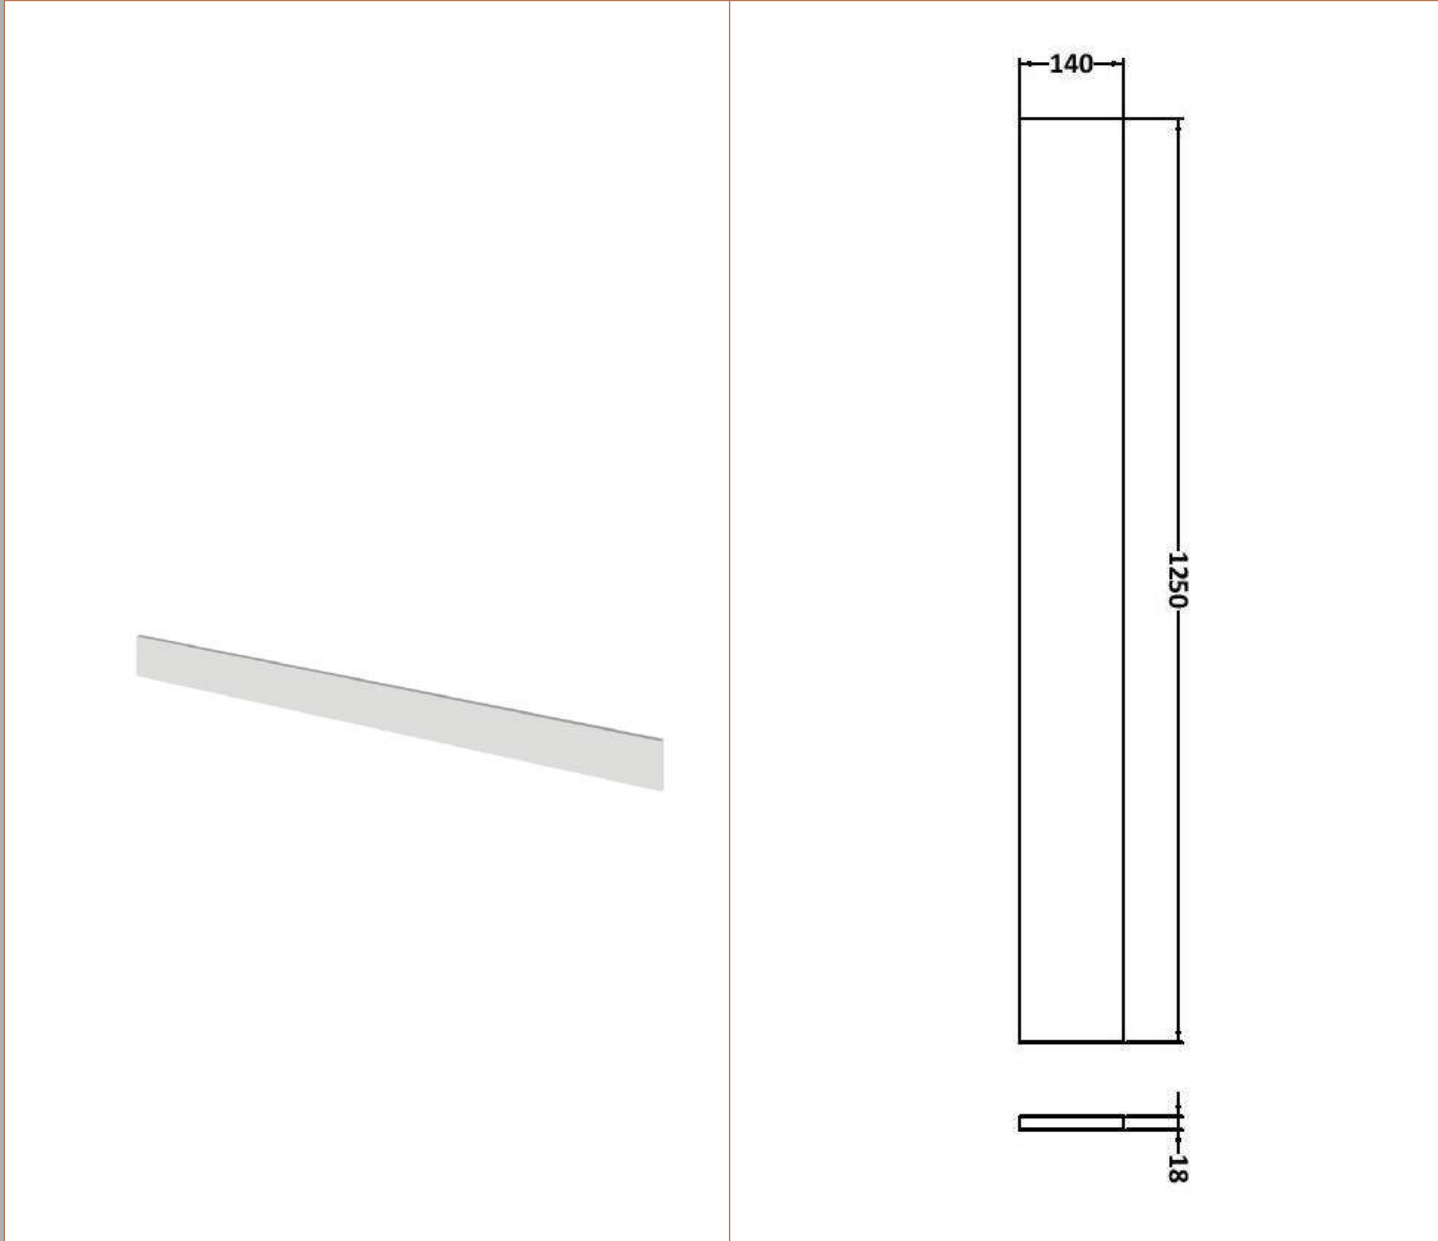

Sales Code: OFG445

Description: 500 Wc Unit (255mm Deep)

Product Dimensions

Height (mm):	864
Width (mm):	500
Depth (mm):	255
Nett Weight (kg):	11.5

Packaging Dimensions

Height (mm):	900
Width (mm):	525
Depth (mm):	290
Gross Weight (kg):	12

Sales Code: PMB512R

Description: 1000 Round S/Recess Polymarble Basin Rh

Product Dimensions

Height (mm):	135
Width (mm):	1003
Depth (mm):	355
Nett Weight (kg):	15

Packaging Dimensions

Height (mm):	190
Width (mm):	420
Depth (mm):	1060
Gross Weight (kg):	15

Basins: Tap Hole: One Taphole Chain Stay Hole: No
Template: Not Required Waste Type Req: Slotted
Overflow Inc: Yes Overflow Cover: Yes
Inner Bowl Depth (mm): 103mm

Sales Code: OFG491

Description: 1.25M Continuous Plinth (1250X140x18mm)

Product Dimensions

Height (mm):	1250
Width (mm):	145
Depth (mm):	18
Nett Weight (kg):	2

Packaging Dimensions

Height (mm):	20
Width (mm):	150
Depth (mm):	1260
Gross Weight (kg):	2

Packaging Data

Box Colour:	Brown Cardboard Box
Box Qty:	1
Label Size:	100 x 50
Label Colour:	White Label
Label Qty:	2