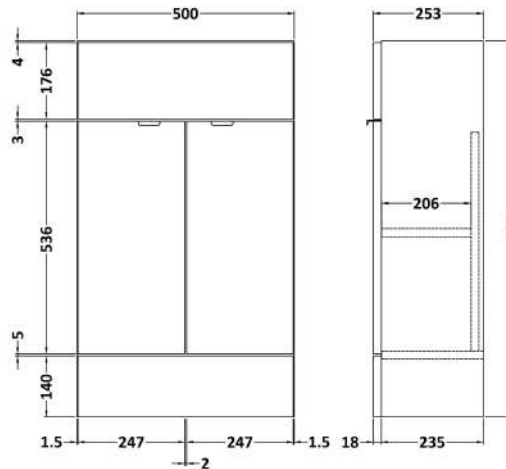

Sales Code: CBI445

Description: 1000 Round Semi Rec Vanity & Wc Unit Rh

Packaging Details

Barcode: 5056211889809

Sales Code: OFG405

Description: 500 Vanity Unit (255mm Deep)

Product Dimensions

Height (mm):	864
Width (mm):	500
Depth (mm):	255
Nett Weight (kg):	15

Packaging Dimensions

Height (mm):	900
Width (mm):	525
Depth (mm):	290
Gross Weight (kg):	15.5

Packaging Data

Box Colour:	Brown Cardboard Box
Box Qty:	1
Label Size:	100 x 50
Label Colour:	White Label
Label Qty:	2

Sales Code: OFG445

Description: 500 Wc Unit (255mm Deep)

Product Dimensions

Height (mm):	864
Width (mm):	500
Depth (mm):	255
Nett Weight (kg):	11.5

Packaging Dimensions

Height (mm):	900
Width (mm):	525
Depth (mm):	290
Gross Weight (kg):	12

Sales Code: PMB512R

Description: 1000 Round S/Recess Polymarble Basin Rh

Product Dimensions

Height (mm):	135
Width (mm):	1003
Depth (mm):	355
Nett Weight (kg):	15

Packaging Dimensions

Height (mm):	190
Width (mm):	420
Depth (mm):	1060
Gross Weight (kg):	15