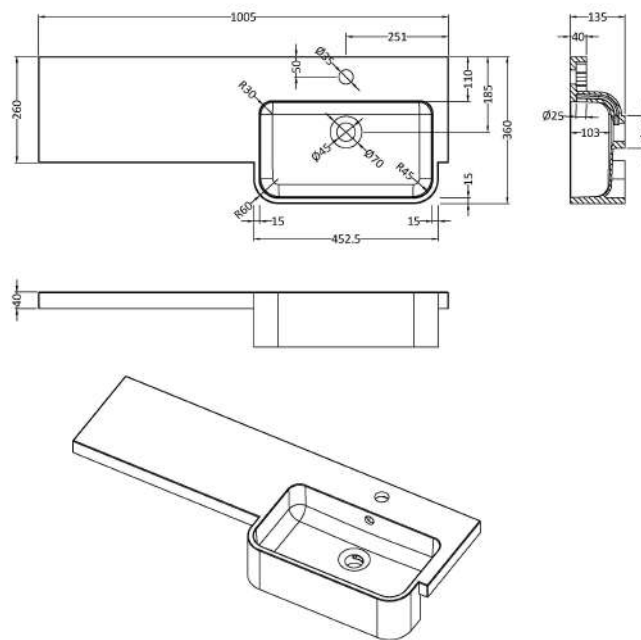

Packaging Dimensions

Height (mm):	900
Width (mm):	525
Depth (mm):	290
Gross Weight (kg):	15.5

Packaging Data

Box Colour:	Brown Cardboard Box
Box Qty:	1
Label Size:	100 x 50
Label Colour:	White Label
Label Qty:	2

Sales Code: OFG445

Description: 500 Wc Unit (255mm Deep)

Product Dimensions

Height (mm):	864
Width (mm):	500
Depth (mm):	255
Nett Weight (kg):	11.5

Packaging Dimensions

Height (mm):	900
Width (mm):	525
Depth (mm):	290
Gross Weight (kg):	12

Packaging Data

Box Colour:	Brown Cardboard Box
Box Qty:	1
Label Size:	100 x 50
Label Colour:	White Label
Label Qty:	2

Outer Box Dimensions (If Applicable)

Height (mm):	
Width (mm):	
Depth (mm):	
Gross Weight (kg):	
Barcode:	5056211849407

Sales Code: PMB512R

Description: 1000 Round S/Recess Polymarble Basin Rh

Product Dimensions

Height (mm):	135
Width (mm):	1003
Depth (mm):	355
Nett Weight (kg):	15

Packaging Dimensions

Height (mm):	190
Width (mm):	420
Depth (mm):	1060
Gross Weight (kg):	15