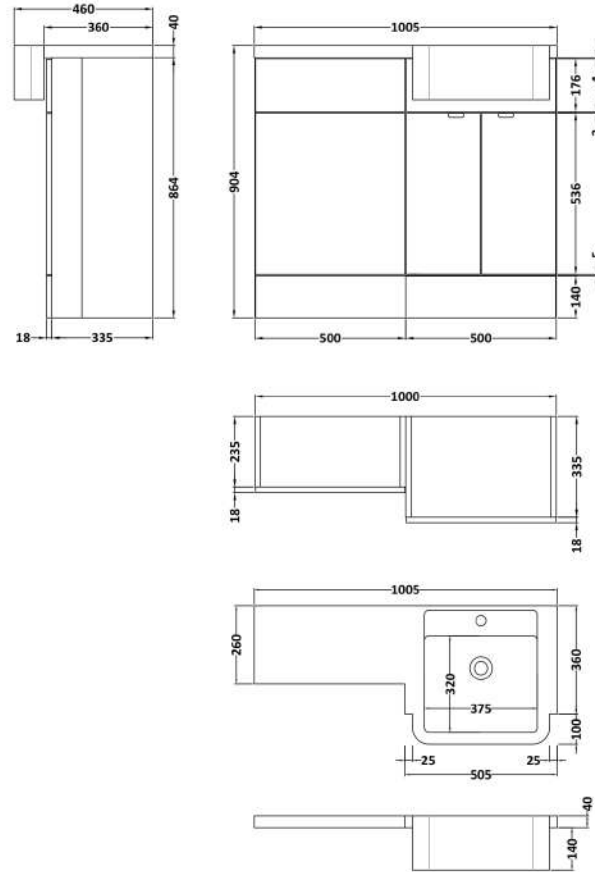

Sales Code: CBI445

Description: 1000 Round Semi Rec Vanity & Wc Unit Rh

Packaging Details

Barcode: 5056211889809

Sales Code: OFG405

Description: 500 Vanity Unit (255mm Deep)

Product Dimensions

Height (mm):	864
Width (mm):	500
Depth (mm):	255
Nett Weight (kg):	15

Packaging Dimensions

Height (mm):	900
Width (mm):	525
Depth (mm):	290
Gross Weight (kg):	15.5

Packaging Data

Box Colour:	Brown Cardboard Box
Box Qty:	1
Label Size:	100 x 50
Label Colour:	White Label
Label Qty:	2

Sales Code: OFG445

Description: 500 Wc Unit (255mm Deep)

Product Dimensions

Height (mm):	864
Width (mm):	500
Depth (mm):	255
Nett Weight (kg):	11.5

Packaging Dimensions

Height (mm):	900
Width (mm):	525
Depth (mm):	290
Gross Weight (kg):	12

Packaging Data

Box Colour:	Brown Cardboard Box
Box Qty:	1
Label Size:	100 x 50
Label Colour:	White Label
Label Qty:	2

Outer Box Dimensions (If Applicable)

Height (mm):	
Width (mm):	
Depth (mm):	
Gross Weight (kg):	
Barcode:	5056211849407