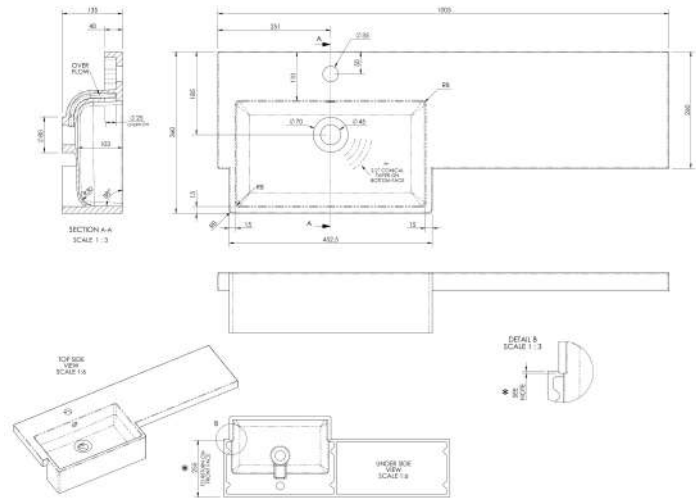

Sales Code: PMB612L

Description: 1000 Square S/Recess Polymarble Basin Lh

Product Dimensions

Height (mm):	135
Width (mm):	1003
Depth (mm):	355
Nett Weight (kg):	15

Packaging Dimensions

Height (mm):	190
Width (mm):	420
Depth (mm):	1060
Gross Weight (kg):	15

Packaging Data

Box Colour:	Brown Cardboard Box
Box Qty:	1
Label Size:	100 x 50
Label Colour:	White Label
Label Qty:	2

Outer Box Dimensions (If Applicable)

Height (mm):	
Width (mm):	
Depth (mm):	
Gross Weight (kg):	
Barcode:	5056211880042

Product Details

Country of Origin:	China
Fitting Instruction:	No
Certification: CE & UKCA:	No
WRAS:	N/A
WRAS No:	N/A
Product Material:	Polymarble
Fixing Supplied:	No

Pans/Bidets: Trap Style: Not Applicable Includes Seat: No

Seats: Seat Type: Not Applicable Material: Not Applicable
Function: Not Included Hinge Type: Not Relevant
Hinge Material: Not Applicable

Cisterns: Operating Type: Not Applicable Fittings: None Included
Lever Type: Not Applicable

Basins: Tap Hole: One Taphole Chain Stay Hole: No
Template: Not Required Waste Type Req: Slotted
Overflow Inc: Yes Overflow Cover: Yes
Inner Bowl Depth (mm): 103mm