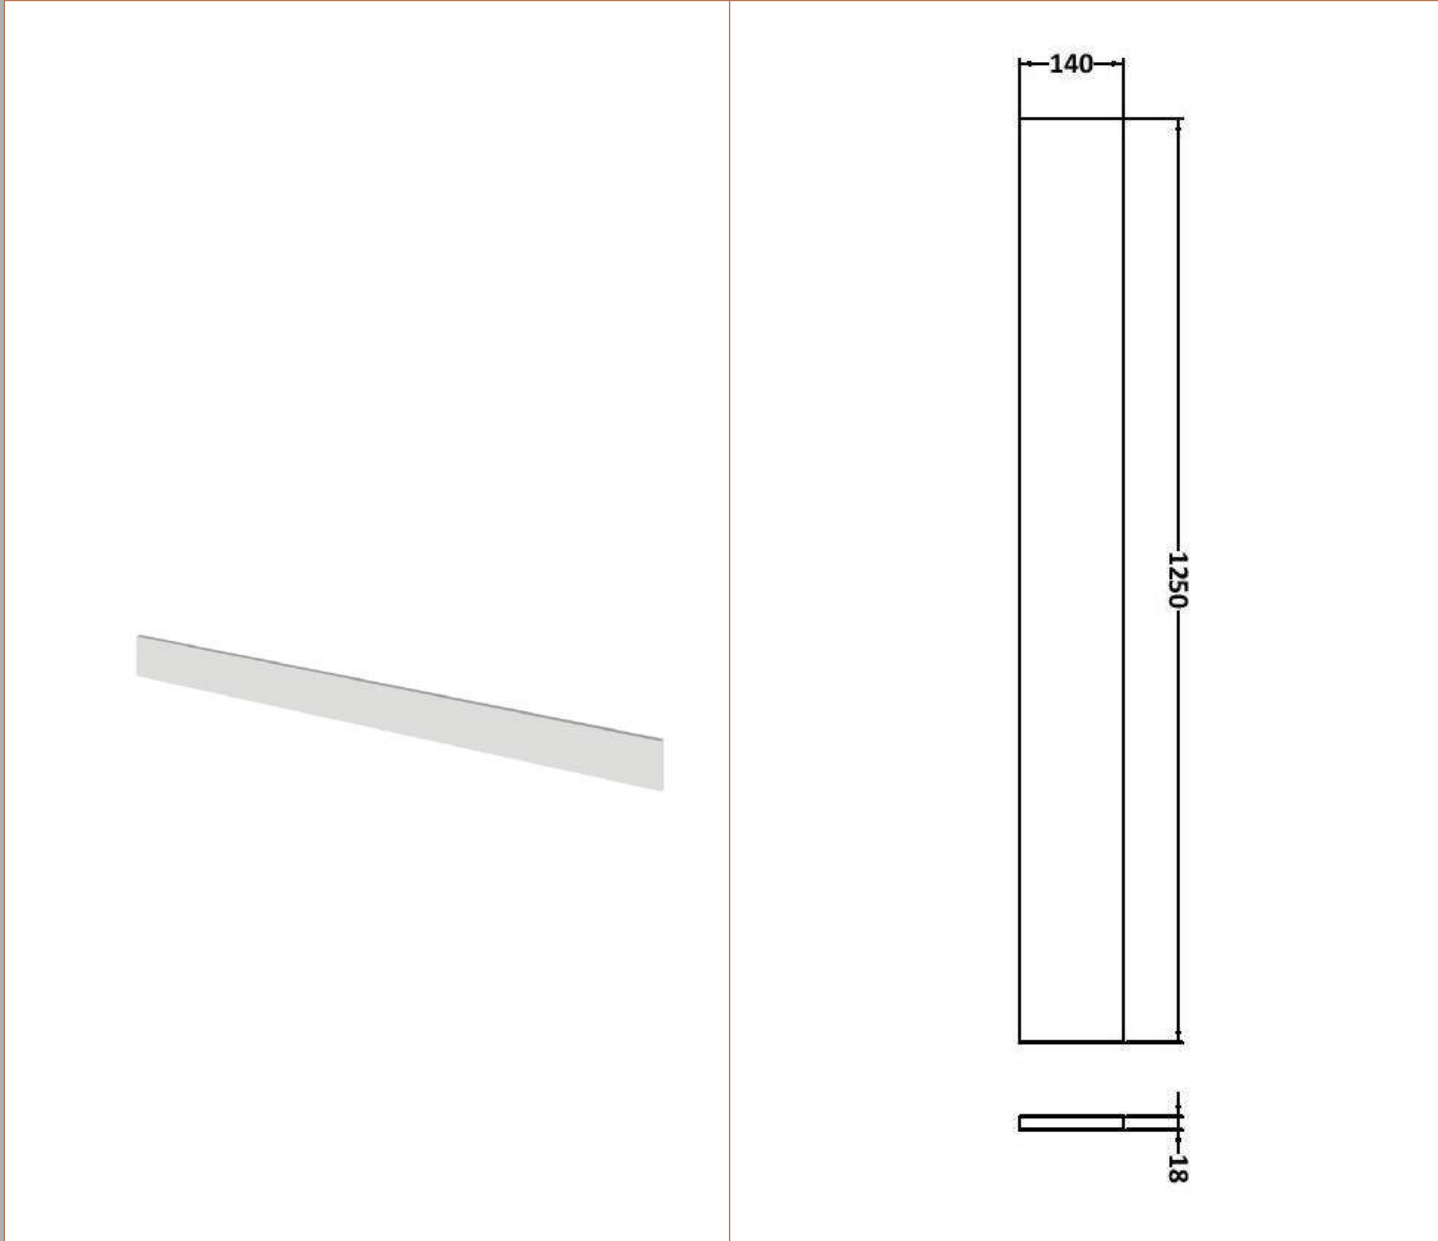

### Product Dimensions

Height (mm):	864
Width (mm):	500
Depth (mm):	255
Nett Weight (kg):	15

### Outer Box Dimensions (If Applicable)

Height (mm):	
Width (mm):	
Depth (mm):	
Gross Weight (kg):	
Barcode:	5056211849827

### Product Dimensions

Height (mm):	864
Width (mm):	500
Depth (mm):	255
Nett Weight (kg):	11.5

**Product Dimensions**

Height (mm):	1250
Width (mm):	145
Depth (mm):	18
Nett Weight (kg):	2

**Packaging Dimensions**

Height (mm):	20
Width (mm):	150
Depth (mm):	1260
Gross Weight (kg):	2

**Packaging Data**