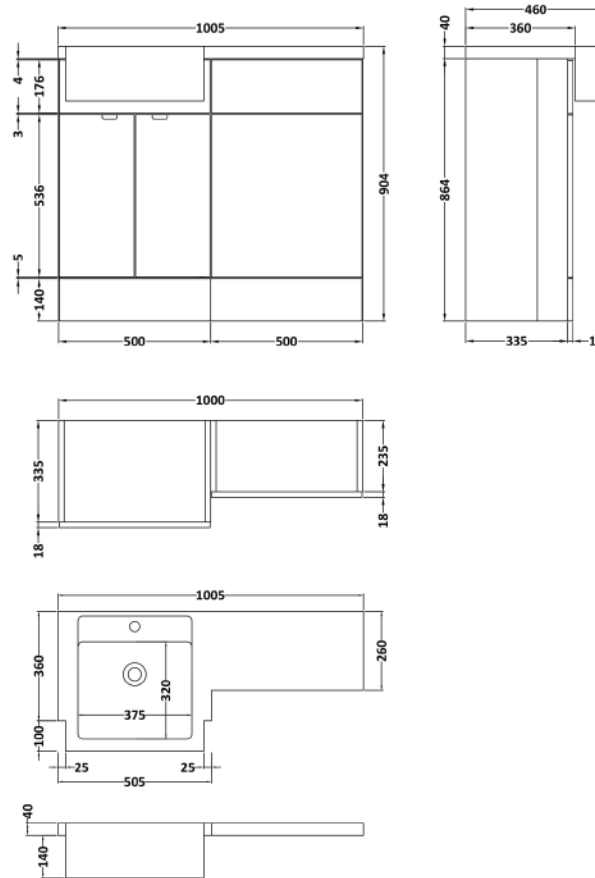

Sales Code: CBI448

Description: 1000 Square Semi Rec Vanity & Wc Unit Lh

Packaging Details

Barcode: 5056211890072