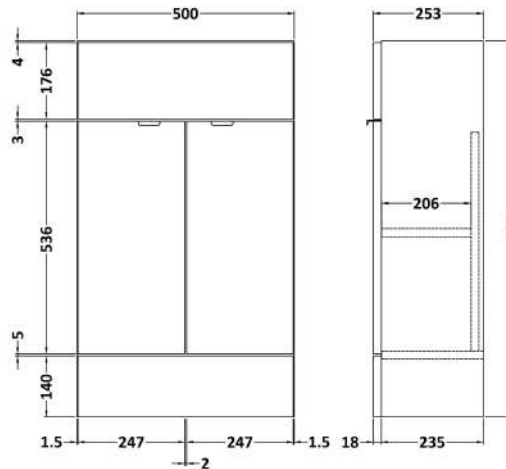

### Product Dimensions

Height (mm):	864
Width (mm):	500
Depth (mm):	255
Nett Weight (kg):	15

### Packaging Dimensions

Height (mm):	900
Width (mm):	525
Depth (mm):	290
Gross Weight (kg):	15.5

### Product Dimensions

Height (mm):	864
Width (mm):	500
Depth (mm):	255
Nett Weight (kg):	11.5

### Packaging Dimensions

Height (mm):	900
Width (mm):	525
Depth (mm):	290
Gross Weight (kg):	12