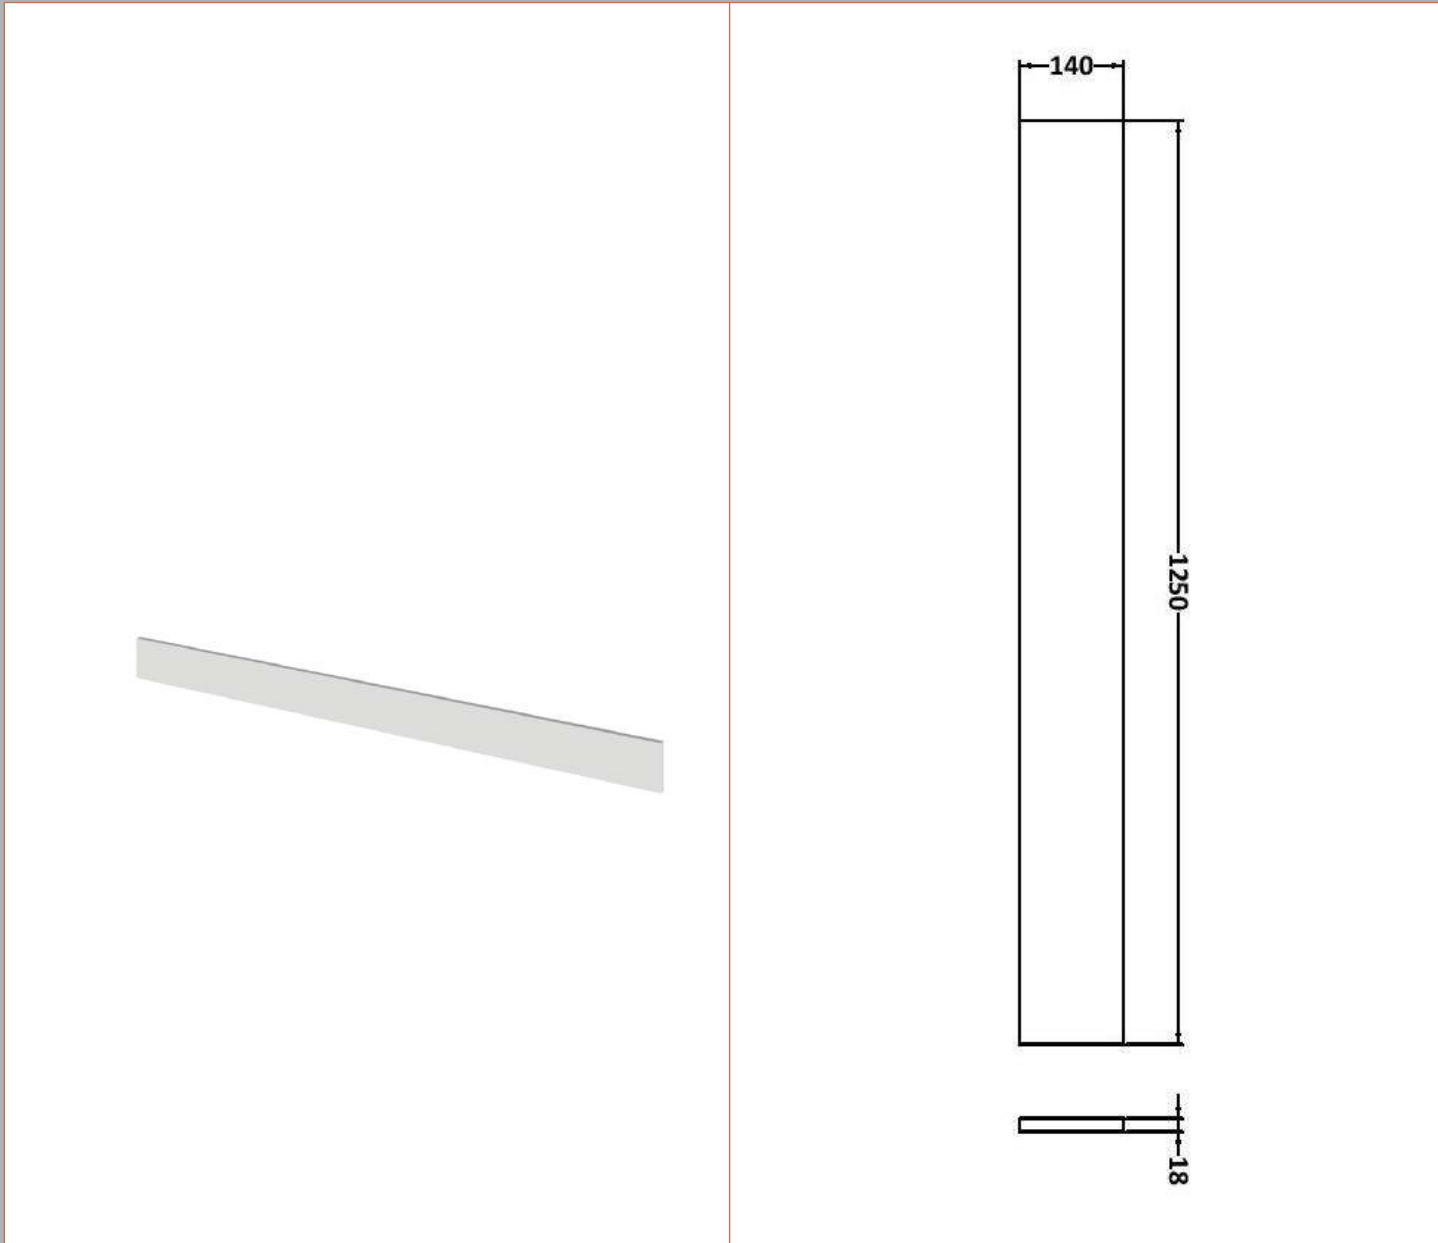

Sales Code: OFG445

Description: 500 Wc Unit (255mm Deep)

Product Dimensions

Height (mm):	864
Width (mm):	500
Depth (mm):	255
Nett Weight (kg):	11.5

Packaging Dimensions

Height (mm):	900
Width (mm):	525
Depth (mm):	290
Gross Weight (kg):	12

Sales Code: PMB612R

Description: 1000 Square S/Recess Polymarble Basin Rh

Product Dimensions

Height (mm):	135
Width (mm):	1003
Depth (mm):	355
Nett Weight (kg):	15

Packaging Dimensions

Height (mm):	190
Width (mm):	420
Depth (mm):	1060
Gross Weight (kg):	15

Basins: Tap Hole: One Taphole Chain Stay Hole: No
 Template: Not Required Waste Type Req: Slotted
 Overflow Inc: Yes Overflow Cover: Yes
 Inner Bowl Depth (mm): 103mm

Sales Code: OFG491

Description: 1.25M Continuous Plinth (1250X140x18mm)

Product Dimensions

Height (mm):	1250
Width (mm):	145
Depth (mm):	18
Nett Weight (kg):	2

Packaging Dimensions

Height (mm):	20
Width (mm):	150
Depth (mm):	1260
Gross Weight (kg):	2

Packaging Data

Box Colour:	Brown Cardboard Box
Box Qty:	1
Label Size:	100 x 50
Label Colour:	White Label
Label Qty:	2