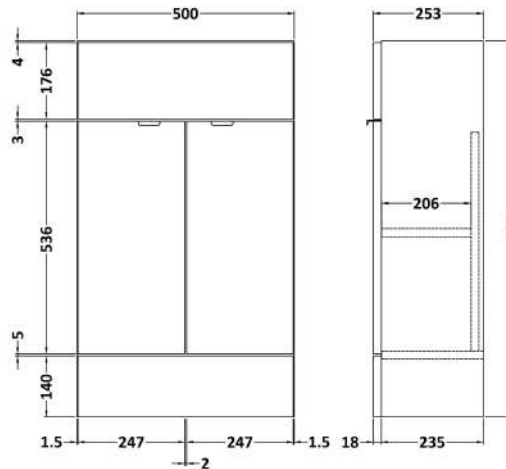

Sales Code: CBI449

Description: 1000 Square Semi Rec Vanity & Wc Unit Rh

Packaging Details

Barcode: 5056211890089

Sales Code: OFG405

Description: 500 Vanity Unit (255mm Deep)

Product Dimensions

Height (mm):	864
Width (mm):	500
Depth (mm):	255
Nett Weight (kg):	15

Packaging Dimensions

Height (mm):	900
Width (mm):	525
Depth (mm):	290
Gross Weight (kg):	15.5

Packaging Data

Box Colour:	Brown Cardboard Box
Box Qty:	1
Label Size:	100 x 50
Label Colour:	White Label
Label Qty:	2

Sales Code: OFG445

Description: 500 Wc Unit (255mm Deep)

Product Dimensions

Height (mm):	864
Width (mm):	500
Depth (mm):	255
Nett Weight (kg):	11.5

Packaging Dimensions

Height (mm):	900
Width (mm):	525
Depth (mm):	290
Gross Weight (kg):	12

Sales Code: PMB612R

Description: 1000 Square S/Recess Polymarble Basin Rh

Product Dimensions

Height (mm):	135
Width (mm):	1003
Depth (mm):	355
Nett Weight (kg):	15

Packaging Dimensions

Height (mm):	190
Width (mm):	420
Depth (mm):	1060
Gross Weight (kg):	15