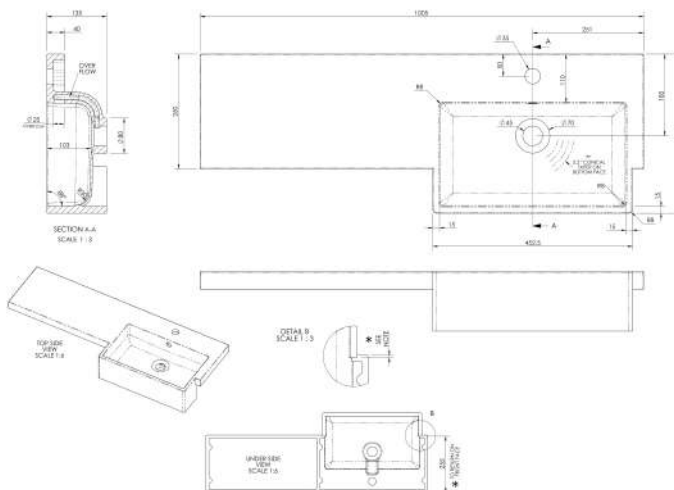

Packaging Dimensions

Height (mm):	900
Width (mm):	525
Depth (mm):	290
Gross Weight (kg):	15.5

Packaging Data

Box Colour:	Brown Cardboard Box
Box Qty:	1
Label Size:	100 x 50
Label Colour:	White Label
Label Qty:	2

Sales Code: OFG445

Description: 500 Wc Unit (255mm Deep)

Product Dimensions

Height (mm):	864
Width (mm):	500
Depth (mm):	255
Nett Weight (kg):	11.5

Packaging Dimensions

Height (mm):	900
Width (mm):	525
Depth (mm):	290
Gross Weight (kg):	12

Packaging Data

Box Colour:	Brown Cardboard Box
Box Qty:	1
Label Size:	100 x 50
Label Colour:	White Label
Label Qty:	2

Outer Box Dimensions (If Applicable)

Height (mm):	
Width (mm):	
Depth (mm):	
Gross Weight (kg):	
Barcode:	5056211849407

Sales Code: PMB612R

Description: 1000 Square S/Recess Polymarble Basin Rh

Product Dimensions

Height (mm):	135
Width (mm):	1003
Depth (mm):	355
Nett Weight (kg):	15

Packaging Dimensions

Height (mm):	190
Width (mm):	420
Depth (mm):	1060
Gross Weight (kg):	15