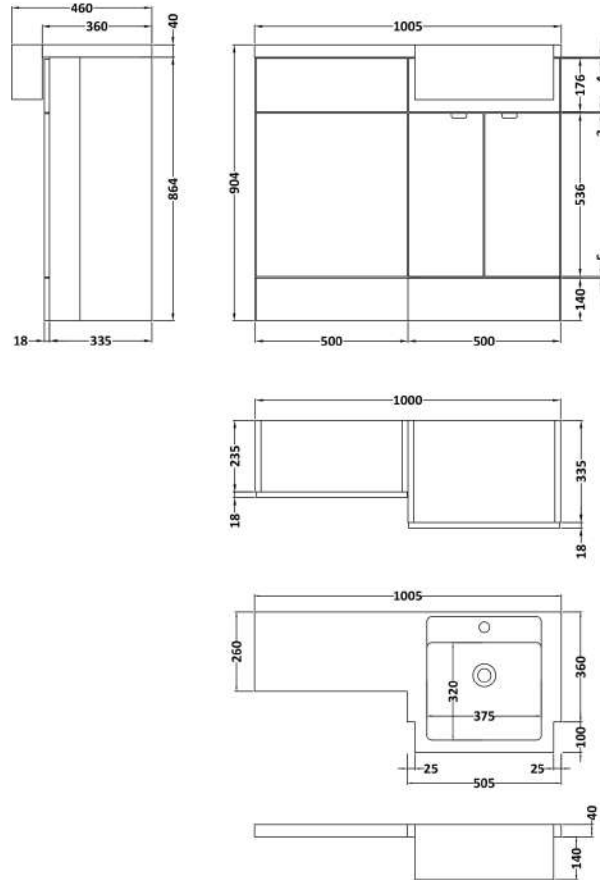

Sales Code: CBI449

Description: 1000 Square Semi Rec Vanity & Wc Unit Rh

Packaging Details

Barcode: 5056211890089

Sales Code: OFG405

Description: 500 Vanity Unit (255mm Deep)

Product Dimensions

Height (mm):	864
Width (mm):	500
Depth (mm):	255
Nett Weight (kg):	15

Packaging Dimensions

Height (mm):	900
Width (mm):	525
Depth (mm):	290
Gross Weight (kg):	15.5

Packaging Data

Box Colour:	Brown Cardboard Box
Box Qty:	1
Label Size:	100 x 50
Label Colour:	White Label
Label Qty:	2

Sales Code: OFG445

Description: 500 Wc Unit (255mm Deep)

Product Dimensions

Height (mm):	864
Width (mm):	500
Depth (mm):	255
Nett Weight (kg):	11.5

Packaging Dimensions

Height (mm):	900
Width (mm):	525
Depth (mm):	290
Gross Weight (kg):	12

Sales Code: PMB612R

Description: 1000 Square S/Recess Polymarble Basin Rh

Product Dimensions

Height (mm):	135
Width (mm):	1003
Depth (mm):	355
Nett Weight (kg):	15

Packaging Dimensions

Height (mm):	190
Width (mm):	420
Depth (mm):	1060
Gross Weight (kg):	15