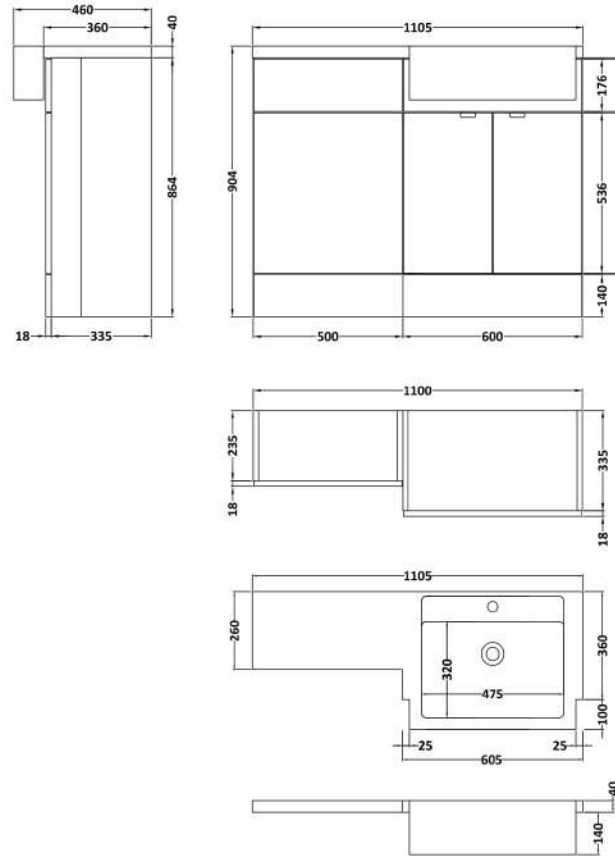

Sales Code: CBI451

Description: 1100 Square Semi Rec Vanity & Wc Unit Rh

Packaging Details

Barcode: 5056211890102