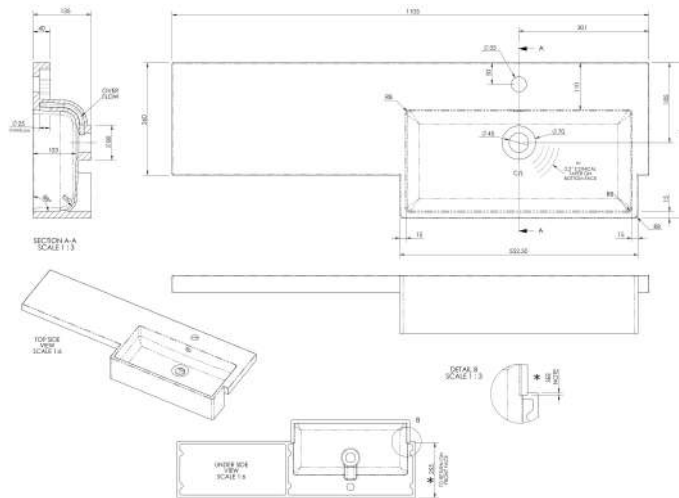

Sales Code: PMB613R

Description: 1100 Square S/Recess Polymarble Basin Rh

Product Dimensions

Height (mm):	135
Width (mm):	1103
Depth (mm):	355
Nett Weight (kg):	16

Packaging Dimensions

Height (mm):	190
Width (mm):	420
Depth (mm):	1160
Gross Weight (kg):	16

Packaging Data

Box Colour:	Brown Cardboard Box - Printed
Box Qty:	1
Label Size:	100 x 50
Label Colour:	White Label
Label Qty:	2

Outer Box Dimensions (If Applicable)

Height (mm):	
Width (mm):	
Depth (mm):	
Gross Weight (kg):	
Barcode:	5056211879039

Product Details

Country of Origin:	China
Fitting Instruction:	No
Certification: CE & UKCA:	No WRAS: N/A WRAS No: N/A
Product Material:	Polymarble
Fixing Supplied:	No

Pans/Bidets: Trap Style: Not Applicable Includes Seat: Not Applicable

Seats: Seat Type: Not Applicable Material: Not Applicable
Function: Not Applicable Hinge Type: Not Applicable
Hinge Material: Not Applicable

Cisterns: Operating Type: Not Applicable Fittings: Not Applicable
Lever Type: Not Applicable

Basins: Tap Hole: One Taphole Chain Stay Hole: No
Template: Not Required Waste Type Req: Slotted
Overflow Inc: Yes Overflow Cover: Yes
Inner Bowl Depth (mm): 103mm