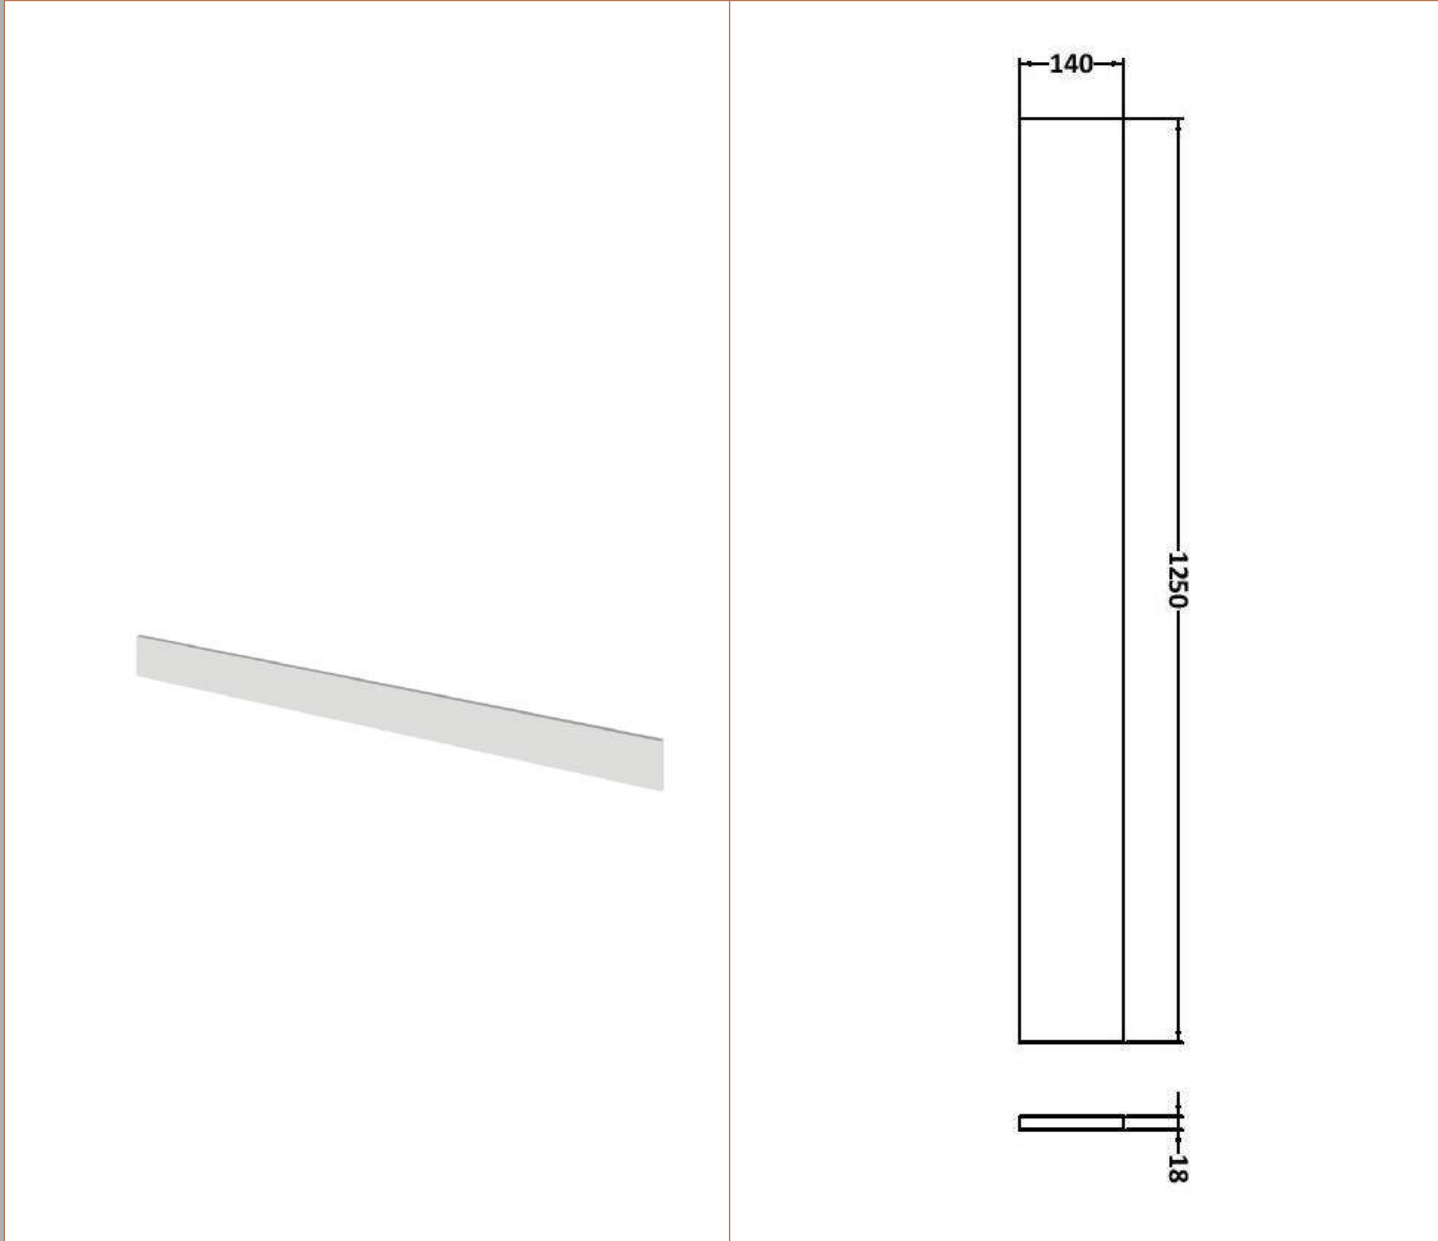

### Product Dimensions

Height (mm):	864
Width (mm):	600
Depth (mm):	255
Nett Weight (kg):	17

### Outer Box Dimensions (If Applicable)

Height (mm):	
Width (mm):	
Depth (mm):	
Gross Weight (kg):	
Barcode:	5056211849834

### Product Dimensions

Height (mm):	864
Width (mm):	500
Depth (mm):	255
Nett Weight (kg):	11.5

**Product Dimensions**

Height (mm):	1250
Width (mm):	145
Depth (mm):	18
Nett Weight (kg):	2

**Packaging Dimensions**

Height (mm):	20
Width (mm):	150
Depth (mm):	1260
Gross Weight (kg):	2

**Packaging Data**