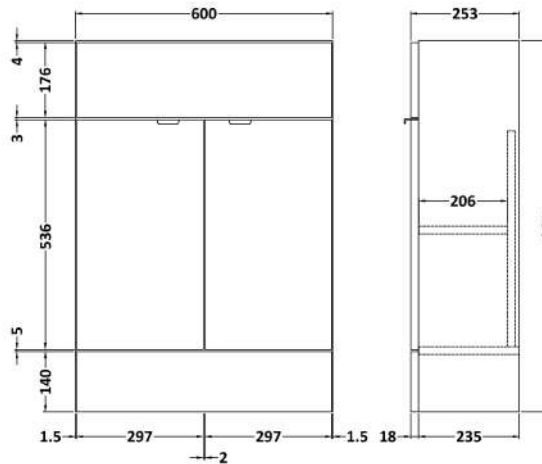

### Product Dimensions

Height (mm):	864
Width (mm):	600
Depth (mm):	255
Nett Weight (kg):	17

### Packaging Dimensions

Height (mm):	900
Width (mm):	625
Depth (mm):	290
Gross Weight (kg):	17.5

### Product Dimensions

Height (mm):	864
Width (mm):	500
Depth (mm):	255
Nett Weight (kg):	11.5

### Packaging Dimensions

Height (mm):	900
Width (mm):	525
Depth (mm):	290
Gross Weight (kg):	12