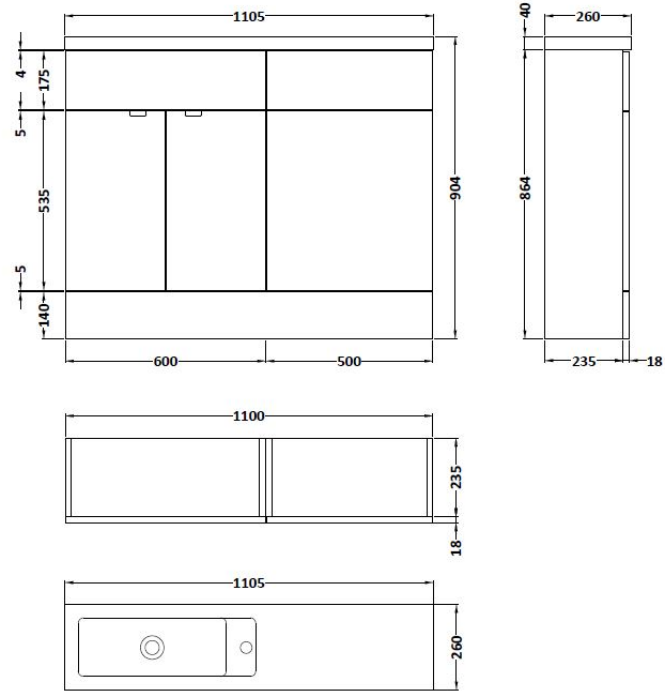

Sales Code: CBI501

Description: 1100mm Combination - Compact

Packaging Details

Barcode: 5055275887592

Sales Code: OFF507

Description: 600 Vanity Unit (255mm Deep)

Product Dimensions

Height (mm):	864
Width (mm):	600
Depth (mm):	255
Nett Weight (kg):	17

Packaging Dimensions

Height (mm):	290
Width (mm):	625
Depth (mm):	875
Gross Weight (kg):	17.5

Packaging Data

Box Colour:	Brown Cardboard Box
Box Qty:	1
Label Size:	100 x 50
Label Colour:	White Label
Label Qty:	2

Sales Code: OFF545

Description: 500 Wc Unit (255mm Deep)

Product Dimensions

Height (mm):	864
Width (mm):	500
Depth (mm):	255
Nett Weight (kg):	11.5

Packaging Dimensions

Height (mm):	290
Width (mm):	525
Depth (mm):	875
Gross Weight (kg):	12

Sales Code: OFF591

Description: 1.25M Continuous Plinth (1250X140x18mm)

Product Dimensions

Height (mm):	1250
Width (mm):	145
Depth (mm):	18
Nett Weight (kg):	2

Packaging Dimensions

Height (mm):	20
Width (mm):	150
Depth (mm):	1260
Gross Weight (kg):	2