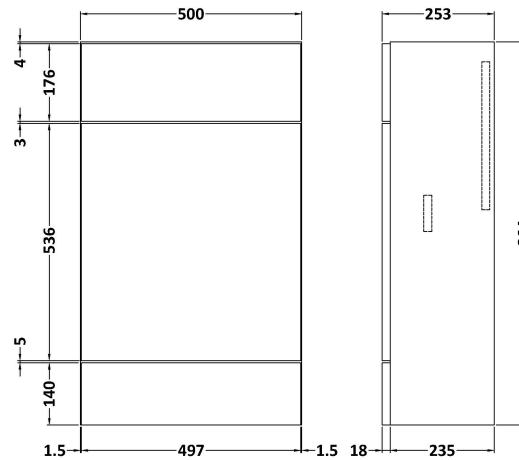

Packaging Dimensions

Height (mm):	290
Width (mm):	625
Depth (mm):	875
Gross Weight (kg):	17.5

Packaging Data

Box Colour:	Brown Cardboard Box
Box Qty:	1
Label Size:	100 x 50
Label Colour:	White Label
Label Qty:	2

Sales Code: OFF545

Description: 500 Wc Unit (255mm Deep)

Product Dimensions

Height (mm):	864
Width (mm):	500
Depth (mm):	255
Nett Weight (kg):	11.5

Packaging Dimensions

Height (mm):	290
Width (mm):	525
Depth (mm):	875
Gross Weight (kg):	12

Packaging Data

Box Colour:	Brown Cardboard Box
Box Qty:	1
Label Size:	100 x 50
Label Colour:	White Label
Label Qty:	2

Outer Box Dimensions (If Applicable)

Height (mm):	
Width (mm):	
Depth (mm):	
Gross Weight (kg):	
Barcode:	5055275820025

Sales Code: OFF591

Description: 1.25M Continuous Plinth (1250X140x18mm)

Product Dimensions

Height (mm):	1250
Width (mm):	145
Depth (mm):	18
Nett Weight (kg):	2

Packaging Dimensions

Height (mm):	20
Width (mm):	150
Depth (mm):	1260
Gross Weight (kg):	2