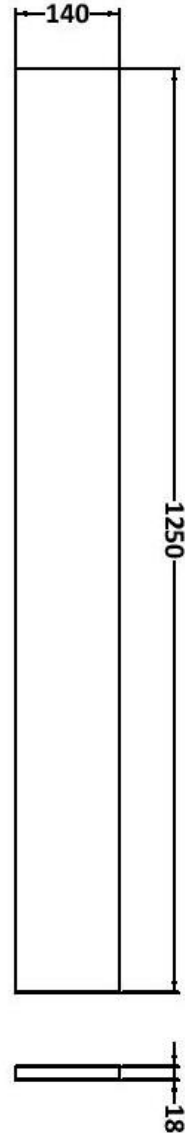

Packaging Dimensions

Height (mm):	290
Width (mm):	625
Depth (mm):	875
Gross Weight (kg):	17.5

Packaging Data

Box Colour:	Brown Cardboard Box
Box Qty:	1
Label Size:	100 x 50
Label Colour:	White Label
Label Qty:	2

Sales Code: OFF545

Description: 500 Wc Unit (255mm Deep)

Product Dimensions

Height (mm):	864
Width (mm):	500
Depth (mm):	255
Nett Weight (kg):	11.5

Packaging Dimensions

Height (mm):	290
Width (mm):	525
Depth (mm):	875
Gross Weight (kg):	12

Packaging Data

Box Colour:	Brown Cardboard Box
Box Qty:	1
Label Size:	100 x 50
Label Colour:	White Label
Label Qty:	2

Outer Box Dimensions (If Applicable)

Height (mm):	
Width (mm):	
Depth (mm):	
Gross Weight (kg):	
Barcode:	5055275820025

Sales Code: OFF591

Description: 1.25M Continuous Plinth (1250X140x18mm)

Product Dimensions

Height (mm):	1250
Width (mm):	145
Depth (mm):	18
Nett Weight (kg):	2

Packaging Dimensions

Height (mm):	20
Width (mm):	150
Depth (mm):	1260
Gross Weight (kg):	2