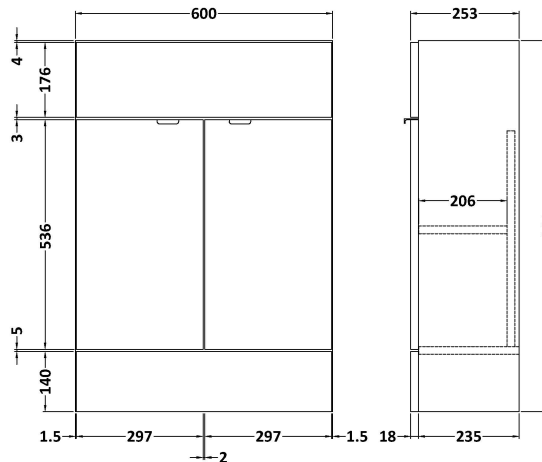

Sales Code: CBI501

Description: 1100mm Combination - Compact

Packaging Details

Barcode: 5055275887592

Sales Code: OFF507

Description: 600 Vanity Unit (255mm Deep)

Product Dimensions

Height (mm):	864
Width (mm):	600
Depth (mm):	255
Nett Weight (kg):	17

Packaging Dimensions

Height (mm):	290
Width (mm):	625
Depth (mm):	875
Gross Weight (kg):	17.5

Packaging Data

Box Colour:	Brown Cardboard Box
Box Qty:	1
Label Size:	100 x 50
Label Colour:	White Label
Label Qty:	2

Sales Code: OFF545

Description: 500 Wc Unit (255mm Deep)

Product Dimensions

Height (mm):	864
Width (mm):	500
Depth (mm):	255
Nett Weight (kg):	11.5

Packaging Dimensions

Height (mm):	290
Width (mm):	525
Depth (mm):	875
Gross Weight (kg):	12

Sales Code: OFF591

Description: 1.25M Continuous Plinth (1250X140x18mm)

Product Dimensions

Height (mm):	1250
Width (mm):	145
Depth (mm):	18
Nett Weight (kg):	2

Packaging Dimensions

Height (mm):	20
Width (mm):	150
Depth (mm):	1260
Gross Weight (kg):	2