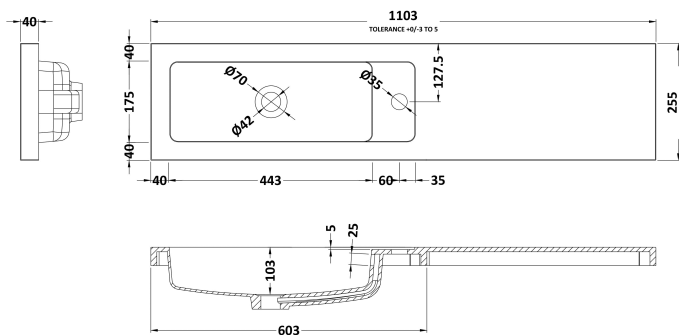

Sales Code: OFF545

Description: 500 Wc Unit (255mm Deep)

Product Dimensions

Height (mm):	864
Width (mm):	500
Depth (mm):	255
Nett Weight (kg):	11.5

Packaging Dimensions

Height (mm):	290
Width (mm):	525
Depth (mm):	875
Gross Weight (kg):	12

Sales Code: OFF591

Description: 1.25M Continuous Plinth (1250X140x18mm)

Product Dimensions

Height (mm):	1250
Width (mm):	145
Depth (mm):	18
Nett Weight (kg):	2

Packaging Dimensions

Height (mm):	20
Width (mm):	150
Depth (mm):	1260
Gross Weight (kg):	2

Packaging Data

Box Colour:	Brown Cardboard Box
Box Qty:	1
Label Size:	100 x 50
Label Colour:	White Label
Label Qty:	2

Outer Box Dimensions (If Applicable)

Height (mm):	
Width (mm):	
Depth (mm):	
Gross Weight (kg):	
Barcode:	5055275828380

Sales Code: PMB403

Description: 1100 Straight Polymarble Basin

Product Dimensions

Height (mm):	135
Width (mm):	1103
Depth (mm):	255
Nett Weight (kg):	13

Packaging Dimensions

Height (mm):	190
Width (mm):	320
Depth (mm):	1160
Gross Weight (kg):	13