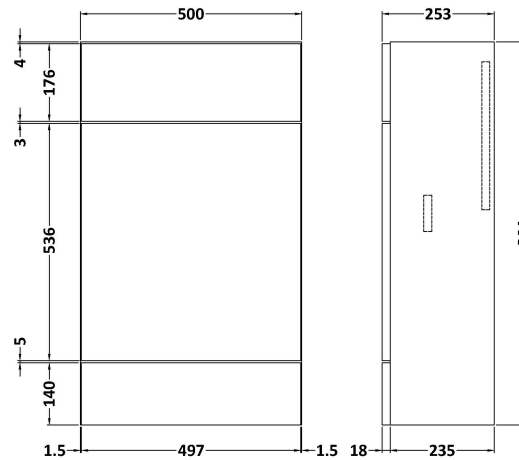

Sales Code: CBI502

Description: 1100mm Combination - Fd - Lh

Packaging Details

Barcode: 5055275887608

Sales Code: OFF508

Description: 600 Vanity Unit (355mm Deep)

Product Dimensions

Height (mm):	864
Width (mm):	600
Depth (mm):	355
Nett Weight (kg):	20.5

Packaging Dimensions

Height (mm):	375
Width (mm):	620
Depth (mm):	900
Gross Weight (kg):	21

Packaging Data

Box Colour:	Brown Cardboard Box
Box Qty:	1
Label Size:	100 x 50
Label Colour:	White Label
Label Qty:	2

Sales Code: OFF545

Description: 500 Wc Unit (255mm Deep)

Product Dimensions

Height (mm):	864
Width (mm):	500
Depth (mm):	255
Nett Weight (kg):	11.5

Packaging Dimensions

Height (mm):	290
Width (mm):	525
Depth (mm):	875
Gross Weight (kg):	12

Sales Code: PMB413L

Description: 1100 L Shaped Polymarble Basin Lh

Product Dimensions

Height (mm):	135
Width (mm):	1103
Depth (mm):	355
Nett Weight (kg):	16

Packaging Dimensions

Height (mm):	190
Width (mm):	420
Depth (mm):	1160
Gross Weight (kg):	16