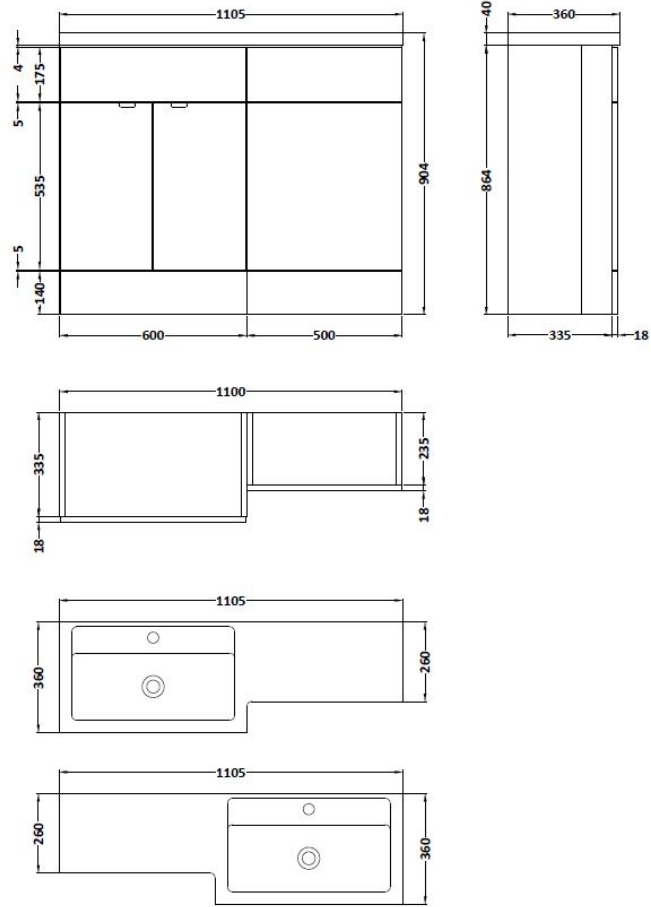

Sales Code: CBI502

Description: 1100mm Combination - Fd - Lh

Packaging Details

Barcode: 5055275887608

Sales Code: OFF508

Description: 600 Vanity Unit (355mm Deep)

Product Dimensions

Height (mm):	864
Width (mm):	600
Depth (mm):	355
Nett Weight (kg):	20.5

Packaging Dimensions

Height (mm):	375
Width (mm):	620
Depth (mm):	900
Gross Weight (kg):	21

Packaging Data

Box Colour:	Brown Cardboard Box
Box Qty:	1
Label Size:	100 x 50
Label Colour:	White Label
Label Qty:	2

Sales Code: OFF545

Description: 500 Wc Unit (255mm Deep)

Product Dimensions

Height (mm):	864
Width (mm):	500
Depth (mm):	255
Nett Weight (kg):	11.5

Packaging Dimensions

Height (mm):	290
Width (mm):	525
Depth (mm):	875
Gross Weight (kg):	12

Sales Code: PMB413L

Description: 1100 L Shaped Polymarble Basin Lh

Product Dimensions

Height (mm):	135
Width (mm):	1103
Depth (mm):	355
Nett Weight (kg):	16

Packaging Dimensions

Height (mm):	190
Width (mm):	420
Depth (mm):	1160
Gross Weight (kg):	16