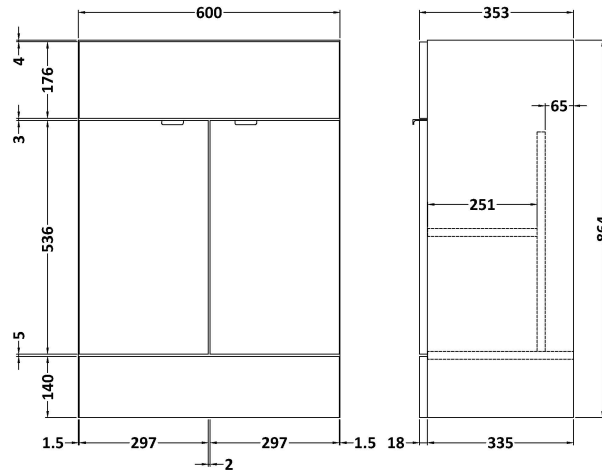

Sales Code: CBI502

Description: 1100mm Combination - Fd - Lh

Packaging Details

Barcode: 5055275887608

Sales Code: OFF508

Description: 600 Vanity Unit (355mm Deep)

Product Dimensions

Height (mm):	864
Width (mm):	600
Depth (mm):	355
Nett Weight (kg):	20.5

Packaging Dimensions

Height (mm):	375
Width (mm):	620
Depth (mm):	900
Gross Weight (kg):	21

Packaging Data

Box Colour:	Brown Cardboard Box
Box Qty:	1
Label Size:	100 x 50
Label Colour:	White Label
Label Qty:	2

Sales Code: OFF545

Description: 500 Wc Unit (255mm Deep)

Product Dimensions

Height (mm):	864
Width (mm):	500
Depth (mm):	255
Nett Weight (kg):	11.5

Packaging Dimensions

Height (mm):	290
Width (mm):	525
Depth (mm):	875
Gross Weight (kg):	12

Sales Code: PMB413L

Description: 1100 L Shaped Polymarble Basin Lh

Product Dimensions

Height (mm):	135
Width (mm):	1103
Depth (mm):	355
Nett Weight (kg):	16

Packaging Dimensions

Height (mm):	190
Width (mm):	420
Depth (mm):	1160
Gross Weight (kg):	16