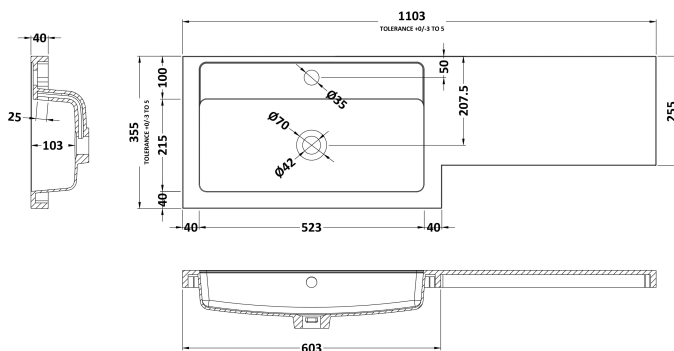

Sales Code: CBI502

Description: 1100mm Combination - Fd - Lh

Packaging Details

Barcode: 5055275887608

Sales Code: OFF508

Description: 600 Vanity Unit (355mm Deep)

Product Dimensions

Height (mm):	864
Width (mm):	600
Depth (mm):	355
Nett Weight (kg):	20.5

Sales Code: OFF545

Description: 500 Wc Unit (255mm Deep)

Product Dimensions

Height (mm):	864
Width (mm):	500
Depth (mm):	255
Nett Weight (kg):	11.5

Packaging Dimensions

Height (mm):	290
Width (mm):	525
Depth (mm):	875
Gross Weight (kg):	12

Packaging Data

Box Colour:	Brown Cardboard Box
Box Qty:	1
Label Size:	100 x 50
Label Colour:	White Label
Label Qty:	2

Outer Box Dimensions (If Applicable)

Height (mm):	
Width (mm):	
Depth (mm):	
Gross Weight (kg):	
Barcode:	5055275820025

Sales Code: PMB413L

Description: 1100 L Shaped Polymarble Basin Lh

Product Dimensions

Height (mm):	135
Width (mm):	1103
Depth (mm):	355
Nett Weight (kg):	16

Packaging Dimensions

Height (mm):	190
Width (mm):	420
Depth (mm):	1160
Gross Weight (kg):	16