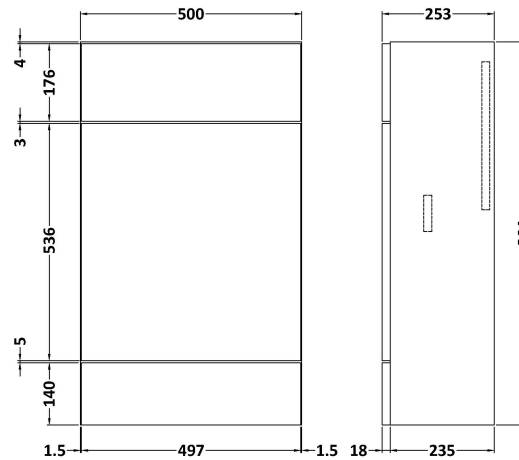

### Product Dimensions

Height (mm):	864
Width (mm):	600
Depth (mm):	355
Nett Weight (kg):	20.5

### Packaging Dimensions

Height (mm):	375
Width (mm):	620
Depth (mm):	900
Gross Weight (kg):	21

### Outer Box Dimensions (If Applicable)

Height (mm):	
Width (mm):	
Depth (mm):	
Gross Weight (kg):	
Barcode:	5055275820209

### Product Dimensions

Height (mm):	864
Width (mm):	500
Depth (mm):	255
Nett Weight (kg):	11.5