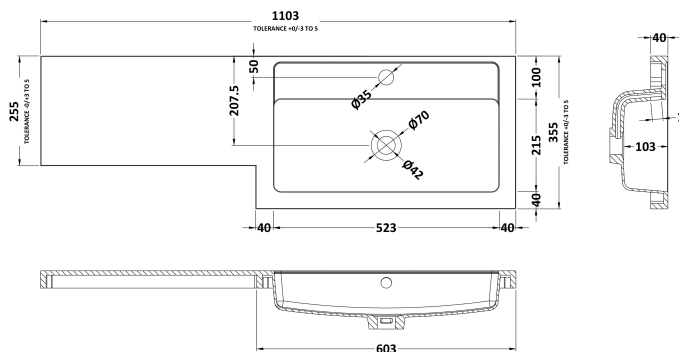

### Product Dimensions

Height (mm):	864
Width (mm):	500
Depth (mm):	255
Nett Weight (kg):	11.5

### Packaging Dimensions

Height (mm):	290
Width (mm):	525
Depth (mm):	875
Gross Weight (kg):	12

### Outer Box Dimensions (If Applicable)

Height (mm):	
Width (mm):	
Depth (mm):	
Gross Weight (kg):	
Barcode:	5055275820025

**Sales Code:** PMB413R

**Description:** 1100 L Shaped Polymarble Basin Rh

**Product Dimensions**

Height (mm):	135
Width (mm):	1103
Depth (mm):	355
Nett Weight (kg):	16

**Packaging Dimensions**

Height (mm):	190
Width (mm):	420
Depth (mm):	1160
Gross Weight (kg):	16