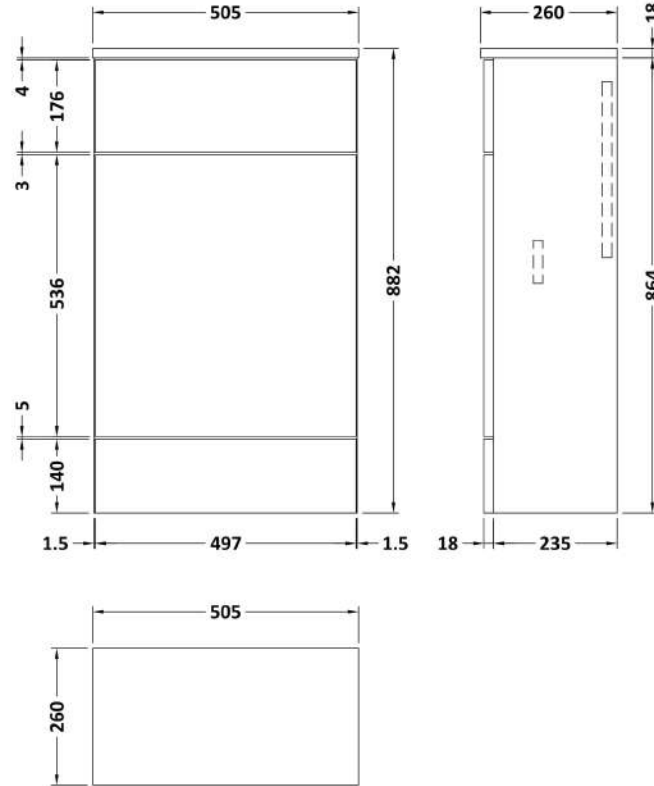

Sales Code: CBI504A

Description: 500 Wc Unit (255mm Deep)

Packaging Details

Barcode: 5056462603230

Sales Code: OFF545

Description: 500 Wc Unit (255mm Deep)

Product Dimensions

Height (mm):	864
Width (mm):	500
Depth (mm):	255
Nett Weight (kg):	11.5

Packaging Dimensions

Height (mm):	290
Width (mm):	525
Depth (mm):	875
Gross Weight (kg):	12

Packaging Data

Box Colour:	Brown Cardboard Box
Box Qty:	1
Label Size:	100 x 50
Label Colour:	White Label
Label Qty:	2

Sales Code: OFF541

Description: 500 Wc Unit Top 505X260

Product Dimensions

Height (mm):	18
Width (mm):	505
Depth (mm):	260
Nett Weight (kg):	2

Packaging Dimensions

Height (mm):	25
Width (mm):	525
Depth (mm):	280
Gross Weight (kg):	2

Packaging Data

Box Colour:	Brown Cardboard Box
Box Qty:	1
Label Size:	50 x 100
Label Colour:	White Label
Label Qty:	2

Outer Box Dimensions (If Applicable)

Height (mm):	
Width (mm):	
Depth (mm):	
Gross Weight (kg):	
Barcode:	5056211874577