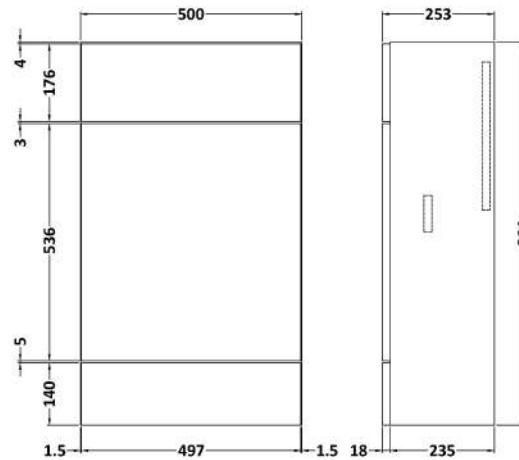

Sales Code: CBI504A

Description: 500 Wc Unit (255mm Deep)

Packaging Details

Barcode: 5056462603230

Sales Code: OFF545

Description: 500 Wc Unit (255mm Deep)

Product Dimensions

Height (mm):	864
Width (mm):	500
Depth (mm):	255
Nett Weight (kg):	11.5

Packaging Dimensions

Height (mm):	290
Width (mm):	525
Depth (mm):	875
Gross Weight (kg):	12

Packaging Data

Box Colour:	Brown Cardboard Box
Box Qty:	1
Label Size:	100 x 50
Label Colour:	White Label
Label Qty:	2

Sales Code: OFF541

Description: 500 Wc Unit Top 505X260

Product Dimensions

Height (mm):	18
Width (mm):	505
Depth (mm):	260
Nett Weight (kg):	2

Packaging Dimensions

Height (mm):	25
Width (mm):	525
Depth (mm):	280
Gross Weight (kg):	2

Packaging Data

Box Colour:	Brown Cardboard Box
Box Qty:	1
Label Size:	50 x 100
Label Colour:	White Label
Label Qty:	2

Outer Box Dimensions (If Applicable)

Height (mm):	
Width (mm):	
Depth (mm):	
Gross Weight (kg):	
Barcode:	5056211874577