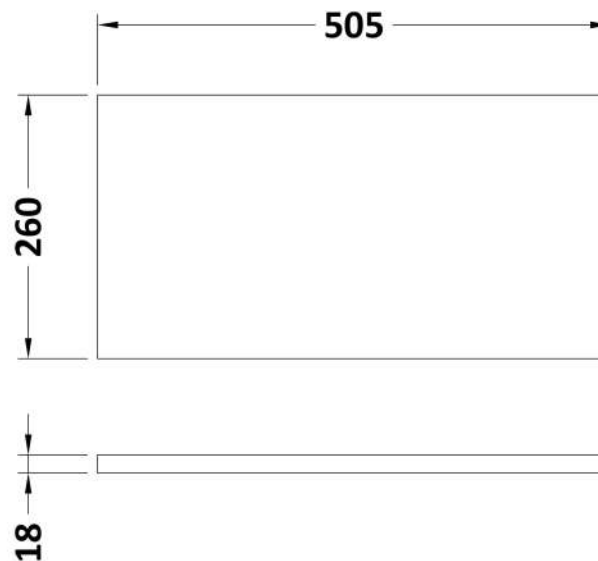

Sales Code: CBI504A

Description: 500 Wc Unit (255mm Deep)

Packaging Details

Barcode: 5056462603230

Sales Code: OFF545

Description: 500 Wc Unit (255mm Deep)

Product Dimensions

Height (mm):	864
Width (mm):	500
Depth (mm):	255
Nett Weight (kg):	11.5

Packaging Dimensions

Height (mm):	290
Width (mm):	525
Depth (mm):	875
Gross Weight (kg):	12

Packaging Data

Box Colour:	Brown Cardboard Box
Box Qty:	1
Label Size:	100 x 50
Label Colour:	White Label
Label Qty:	2

Sales Code: OFF541

Description: 500 Wc Unit Top 505X260

Product Dimensions

Height (mm):	18
Width (mm):	505
Depth (mm):	260
Nett Weight (kg):	2

Packaging Dimensions

Height (mm):	25
Width (mm):	525
Depth (mm):	280
Gross Weight (kg):	2

Packaging Data

Box Colour:	Brown Cardboard Box
Box Qty:	1
Label Size:	50 x 100
Label Colour:	White Label
Label Qty:	2

Outer Box Dimensions (If Applicable)

Height (mm):	
Width (mm):	
Depth (mm):	
Gross Weight (kg):	
Barcode:	5056211874577