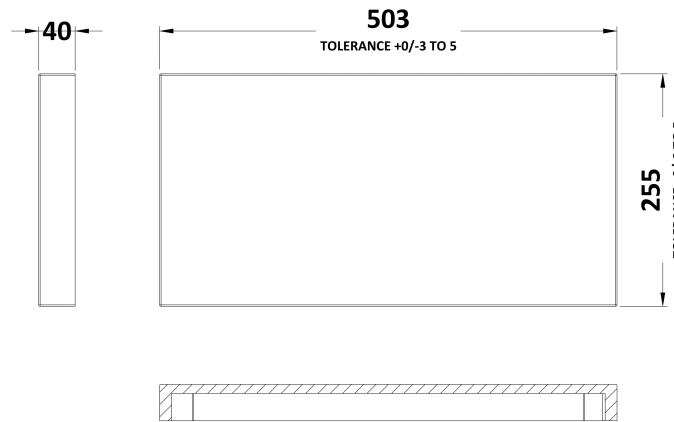

Packaging Dimensions

Height (mm):	290
Width (mm):	525
Depth (mm):	875
Gross Weight (kg):	12

Packaging Data

Box Colour:	Brown Cardboard Box
Box Qty:	1
Label Size:	100 x 50
Label Colour:	White Label
Label Qty:	2

Outer Box Dimensions (If Applicable)

Height (mm):	
Width (mm):	
Depth (mm):	
Gross Weight (kg):	
Barcode:	5055275820025

Product Details

Country of Origin:	United Kingdom
Fitting Instruction:	No
CE Certification:	N/A
FSC Certified Materials:	Yes
Colour:	Brown Grey Avola
Construction Method:	Cam & Wood Dowel
Construction Type:	Rigid
Cabinet Finish:	MFC Textured Woodgrain
Fascia Finish:	MFC Textured Woodgrain
Cabinet Thickness (mm):	18
Fascia Thickness (mm):	18
Drawer Included:	No
Drawer Type:	Not Applicable
No of Shelves:	0
Hinge Type:	Not Applicable
Hinge Included:	No
Adjustable Legs:	No
Fixings Included:	Yes
Handle Style:	Not Applicable
Waste Shroud:	No
Handle Included:	No
Handle Type:	Not Applicable

Sales Code: PMB442

Description: 500 Wc Unit Top 500X255

Product Dimensions

Height (mm):	40
Width (mm):	503
Depth (mm):	255
Nett Weight (kg):	5

Packaging Dimensions

Height (mm):	90
Width (mm):	335
Depth (mm):	555
Gross Weight (kg):	5

Packaging Data

Box Colour:	Brown Cardboard Box - Printed
Box Qty:	1
Label Size:	100 x 50
Label Colour:	White Label
Label Qty:	2

Outer Box Dimensions (If Applicable)

Height (mm):	
Width (mm):	
Depth (mm):	
Gross Weight (kg):	
Barcode:	5055275812396