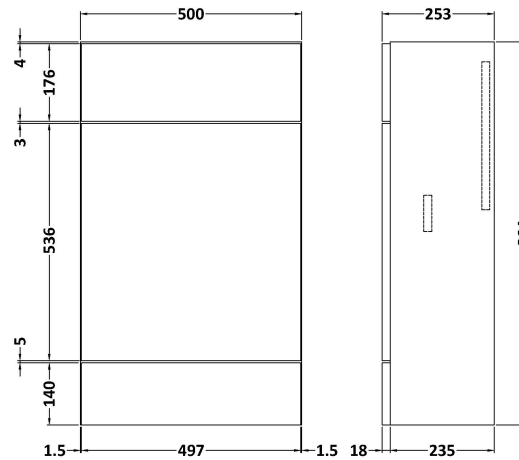

Sales Code: CBI504

Description: 500mm Compact Wc Unit & Polymarble Top

Packaging Details

Barcode: 5055275887622

Sales Code: OFF545

Description: 500 Wc Unit (255mm Deep)

Product Dimensions

Height (mm):	864
Width (mm):	500
Depth (mm):	255
Nett Weight (kg):	11.5

Packaging Dimensions

Height (mm):	290
Width (mm):	525
Depth (mm):	875
Gross Weight (kg):	12

Packaging Data

Box Colour:	Brown Cardboard Box
Box Qty:	1
Label Size:	100 x 50
Label Colour:	White Label
Label Qty:	2

Outer Box Dimensions (If Applicable)

Height (mm):	
Width (mm):	
Depth (mm):	
Gross Weight (kg):	
Barcode:	5055275820025

Product Details

Country of Origin:	United Kingdom
Fitting Instruction:	No
CE Certification:	N/A
FSC Certified Materials:	Yes
Colour:	Brown Grey Avola
Construction Method:	Cam & Wood Dowel
Construction Type:	Rigid
Cabinet Finish:	MFC Textured Woodgrain
Fascia Finish:	MFC Textured Woodgrain
Cabinet Thickness (mm):	18
Fascia Thickness (mm):	18
Drawer Included:	No
Drawer Type:	Not Applicable
No of Shelves:	0
Hinge Type:	Not Applicable
Hinge Included:	No
Adjustable Legs:	No
Fixings Included:	Yes
Handle Style:	Not Applicable
Waste Shroud:	No
Handle Included:	No
Handle Type:	Not Applicable

Sales Code: PMB442

Description: 500 Wc Unit Top 500X255

Product Dimensions

Height (mm):	40
Width (mm):	503
Depth (mm):	255
Nett Weight (kg):	5

Packaging Dimensions

Height (mm):	90
Width (mm):	335
Depth (mm):	555
Gross Weight (kg):	5