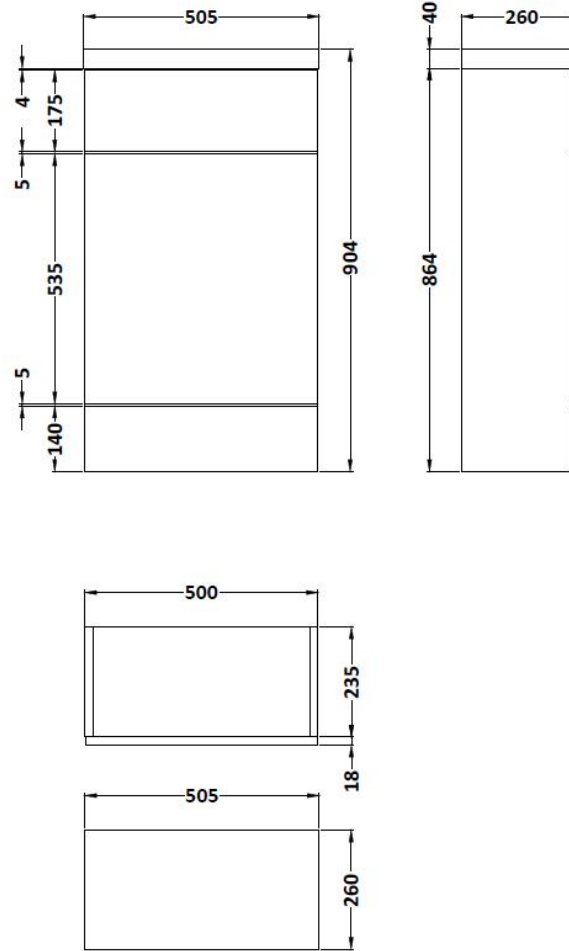

Sales Code: CBI504

Description: 500mm Compact Wc Unit & Polymarble Top

Packaging Details

Barcode: 5055275887622

Sales Code: OFF545

Description: 500 Wc Unit (255mm Deep)

Product Dimensions

Height (mm):	864
Width (mm):	500
Depth (mm):	255
Nett Weight (kg):	11.5

Packaging Dimensions

Height (mm):	290
Width (mm):	525
Depth (mm):	875
Gross Weight (kg):	12

Packaging Data

Box Colour:	Brown Cardboard Box
Box Qty:	1
Label Size:	100 x 50
Label Colour:	White Label
Label Qty:	2

Outer Box Dimensions (If Applicable)

Height (mm):	
Width (mm):	
Depth (mm):	
Gross Weight (kg):	
Barcode:	5055275820025

Product Details

Country of Origin:	United Kingdom
Fitting Instruction:	No
CE Certification:	N/A
FSC Certified Materials:	Yes
Colour:	Brown Grey Avola
Construction Method:	Cam & Wood Dowel
Construction Type:	Rigid
Cabinet Finish:	MFC Textured Woodgrain
Fascia Finish:	MFC Textured Woodgrain
Cabinet Thickness (mm):	18
Fascia Thickness (mm):	18
Drawer Included:	No
Drawer Type:	Not Applicable
No of Shelves:	0
Hinge Type:	Not Applicable
Hinge Included:	No
Adjustable Legs:	No
Fixings Included:	Yes
Handle Style:	Not Applicable
Waste Shroud:	No
Handle Included:	No
Handle Type:	Not Applicable

Sales Code: PMB442

Description: 500 Wc Unit Top 500X255

Product Dimensions

Height (mm):	40
Width (mm):	503
Depth (mm):	255
Nett Weight (kg):	5

Packaging Dimensions

Height (mm):	90
Width (mm):	335
Depth (mm):	555
Gross Weight (kg):	5