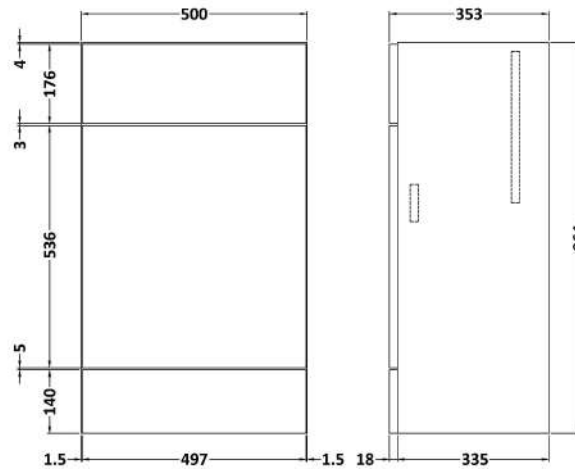

Sales Code: CBI505A

Description: 500 Wc Unit (355mm Deep)

Packaging Details

Barcode: 5056462603247

Sales Code: OFF546

Description: 500 Wc Unit (355mm Deep)

Product Dimensions

Height (mm):	864
Width (mm):	500
Depth (mm):	355
Nett Weight (kg):	14

Packaging Dimensions

Height (mm):	375
Width (mm):	520
Depth (mm):	900
Gross Weight (kg):	14.5

Packaging Data

Box Colour:	Brown Cardboard Box
Box Qty:	1
Label Size:	100 x 50
Label Colour:	White Label
Label Qty:	2

Sales Code: OFF543

Description: 500 Wc Unit Top 505X360

Product Dimensions

Height (mm):	18
Width (mm):	505
Depth (mm):	360
Nett Weight (kg):	2

Packaging Dimensions

Height (mm):	25
Width (mm):	525
Depth (mm):	380
Gross Weight (kg):	2

Packaging Data

Box Colour:	Brown Cardboard Box
Box Qty:	1
Label Size:	50 x 100
Label Colour:	White Label
Label Qty:	2

Outer Box Dimensions (If Applicable)

Height (mm):	
Width (mm):	
Depth (mm):	
Gross Weight (kg):	
Barcode:	5056211874553