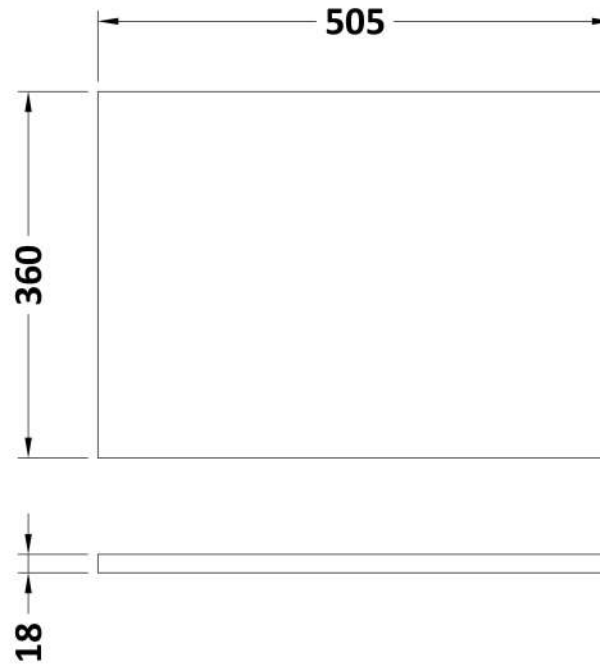

Sales Code: CBI505A

Description: 500 Wc Unit (355mm Deep)

Packaging Details

Barcode: 5056462603247

Sales Code: OFF546

Description: 500 Wc Unit (355mm Deep)

Product Dimensions

Height (mm):	864
Width (mm):	500
Depth (mm):	355
Nett Weight (kg):	14

Packaging Dimensions

Height (mm):	375
Width (mm):	520
Depth (mm):	900
Gross Weight (kg):	14.5

Packaging Data

Box Colour:	Brown Cardboard Box
Box Qty:	1
Label Size:	100 x 50
Label Colour:	White Label
Label Qty:	2

Sales Code: OFF543

Description: 500 Wc Unit Top 505X360

Product Dimensions

Height (mm):	18
Width (mm):	505
Depth (mm):	360
Nett Weight (kg):	2

Packaging Dimensions

Height (mm):	25
Width (mm):	525
Depth (mm):	380
Gross Weight (kg):	2

Packaging Data

Box Colour:	Brown Cardboard Box
Box Qty:	1
Label Size:	50 x 100
Label Colour:	White Label
Label Qty:	2

Outer Box Dimensions (If Applicable)

Height (mm):	
Width (mm):	
Depth (mm):	
Gross Weight (kg):	
Barcode:	5056211874553