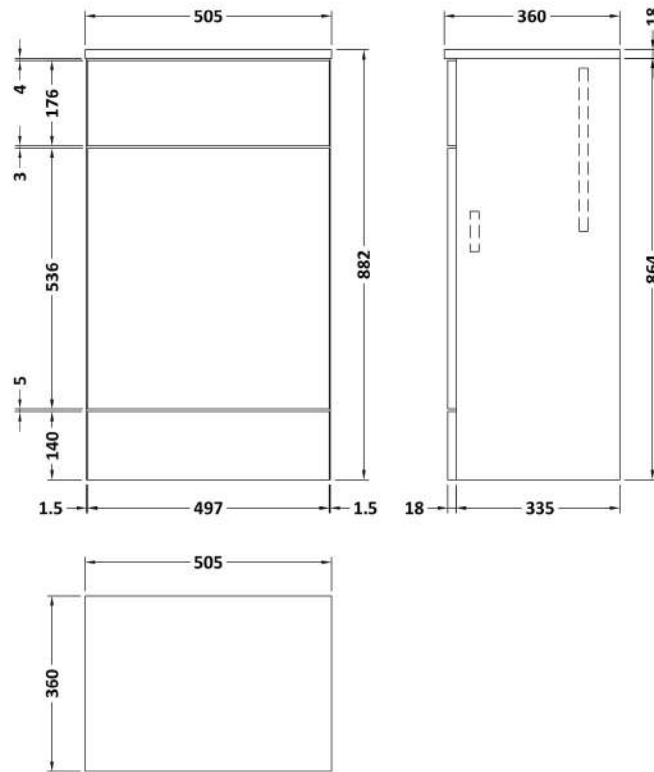

Sales Code: CBI505A

Description: 500 Wc Unit (355mm Deep)

Packaging Details

Barcode: 5056462603247

Sales Code: OFF546

Description: 500 Wc Unit (355mm Deep)

Product Dimensions

Height (mm):	864
Width (mm):	500
Depth (mm):	355
Nett Weight (kg):	14

Packaging Dimensions

Height (mm):	375
Width (mm):	520
Depth (mm):	900
Gross Weight (kg):	14.5

Packaging Data

Box Colour:	Brown Cardboard Box
Box Qty:	1
Label Size:	100 x 50
Label Colour:	White Label
Label Qty:	2

Sales Code: OFF543

Description: 500 Wc Unit Top 505X360

Product Dimensions

Height (mm):	18
Width (mm):	505
Depth (mm):	360
Nett Weight (kg):	2

Packaging Dimensions

Height (mm):	25
Width (mm):	525
Depth (mm):	380
Gross Weight (kg):	2

Packaging Data

Box Colour:	Brown Cardboard Box
Box Qty:	1
Label Size:	50 x 100
Label Colour:	White Label
Label Qty:	2

Outer Box Dimensions (If Applicable)

Height (mm):	
Width (mm):	
Depth (mm):	
Gross Weight (kg):	
Barcode:	5056211874553