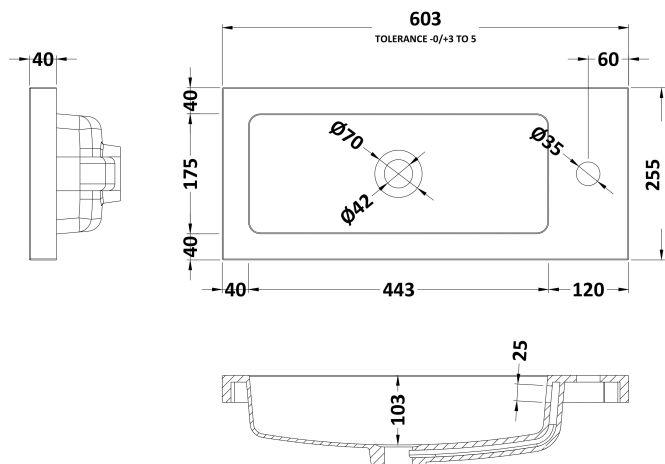

Packaging Dimensions

Height (mm):	290
Width (mm):	625
Depth (mm):	875
Gross Weight (kg):	17.5

Packaging Data

Box Colour:	Brown Cardboard Box
Box Qty:	1
Label Size:	100 x 50
Label Colour:	White Label
Label Qty:	2

Outer Box Dimensions (If Applicable)

Height (mm):	
Width (mm):	
Depth (mm):	
Gross Weight (kg):	
Barcode:	5055275820148

Product Details

Country of Origin:	United Kingdom
Fitting Instruction:	No
CE Certification:	N/A
FSC Certified Materials:	Yes
Colour:	Brown Grey Avola
Construction Method:	Cam & Wood Dowel
Construction Type:	Rigid
Cabinet Finish:	MFC Textured Woodgrain
Fascia Finish:	MFC Textured Woodgrain
Cabinet Thickness (mm):	18
Fascia Thickness (mm):	18
Drawer Included:	No
Drawer Type:	Not Applicable
No of Shelves:	1
Hinge Type:	95 Degree Clip-On Soft Close
Hinge Included:	Yes
Adjustable Legs:	No
Fixings Included:	Yes
Handle Style:	Contemporary
Waste Shroud:	No
Handle Included:	Yes
Handle Type:	Wrapover

Sales Code: PMB303

Description: 600 Side Tap Basin 1Th (602.5X255x40)

Product Dimensions

Height (mm):	255
Width (mm):	603
Depth (mm):	135
Nett Weight (kg):	9

Packaging Dimensions

Height (mm):	305
Width (mm):	205
Depth (mm):	655
Gross Weight (kg):	9

Packaging Data

Box Colour:	Brown Cardboard Box - Printed
Box Qty:	1
Label Size:	100 x 50
Label Colour:	White Label
Label Qty:	2

Outer Box Dimensions (If Applicable)

Height (mm):	
Width (mm):	
Depth (mm):	
Gross Weight (kg):	
Barcode:	5055369063048