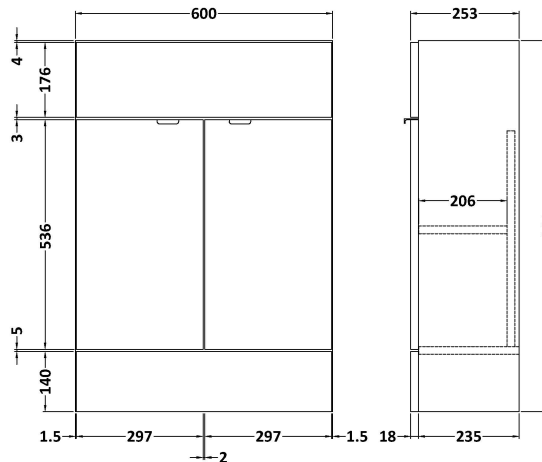

Sales Code: CBI506

Description: 600mm Compact Vanity Unit & Basin

Packaging Details

Barcode: 5055275887646

Sales Code: OFF507

Description: 600 Vanity Unit (255mm Deep)

Product Dimensions

Height (mm):	864
Width (mm):	600
Depth (mm):	255
Nett Weight (kg):	17

Packaging Dimensions

Height (mm):	290
Width (mm):	625
Depth (mm):	875
Gross Weight (kg):	17.5

Packaging Data

Box Colour:	Brown Cardboard Box
Box Qty:	1
Label Size:	100 x 50
Label Colour:	White Label
Label Qty:	2

Outer Box Dimensions (If Applicable)

Height (mm):	
Width (mm):	
Depth (mm):	
Gross Weight (kg):	
Barcode:	5055275820148

Product Details

Country of Origin:	United Kingdom
Fitting Instruction:	No
CE Certification:	N/A
FSC Certified Materials:	Yes
Colour:	Brown Grey Avola
Construction Method:	Cam & Wood Dowel
Construction Type:	Rigid
Cabinet Finish:	MFC Textured Woodgrain
Fascia Finish:	MFC Textured Woodgrain
Cabinet Thickness (mm):	18
Fascia Thickness (mm):	18
Drawer Included:	No
Drawer Type:	Not Applicable
No of Shelves:	1
Hinge Type:	95 Degree Clip-On Soft Close
Hinge Included:	Yes
Adjustable Legs:	No
Fixings Included:	Yes
Handle Style:	Contemporary
Waste Shroud:	No
Handle Included:	Yes
Handle Type:	Wrapover

Sales Code: PMB303

Description: 600 Side Tap Basin 1Th (602.5X255x40)

Product Dimensions

Height (mm):	255
Width (mm):	603
Depth (mm):	135
Nett Weight (kg):	9

Packaging Dimensions

Height (mm):	305
Width (mm):	205
Depth (mm):	655
Gross Weight (kg):	9