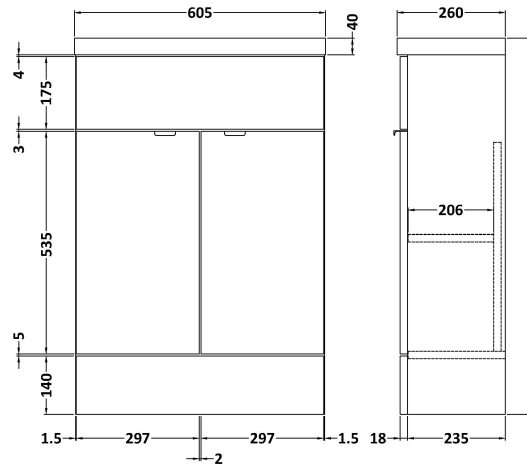

Sales Code: CBI506

Description: 600mm Compact Vanity Unit & Basin

Packaging Details

Barcode: 5055275887646

Sales Code: OFF507

Description: 600 Vanity Unit (255mm Deep)

Product Dimensions

Height (mm):	864
Width (mm):	600
Depth (mm):	255
Nett Weight (kg):	17

Packaging Dimensions

Height (mm):	290
Width (mm):	625
Depth (mm):	875
Gross Weight (kg):	17.5

Packaging Data

Box Colour:	Brown Cardboard Box
Box Qty:	1
Label Size:	100 x 50
Label Colour:	White Label
Label Qty:	2

Outer Box Dimensions (If Applicable)

Height (mm):	
Width (mm):	
Depth (mm):	
Gross Weight (kg):	
Barcode:	5055275820148

Product Details

Country of Origin:	United Kingdom
Fitting Instruction:	No
CE Certification:	N/A
FSC Certified Materials:	Yes
Colour:	Brown Grey Avola
Construction Method:	Cam & Wood Dowel
Construction Type:	Rigid
Cabinet Finish:	MFC Textured Woodgrain
Fascia Finish:	MFC Textured Woodgrain
Cabinet Thickness (mm):	18
Fascia Thickness (mm):	18
Drawer Included:	No
Drawer Type:	Not Applicable
No of Shelves:	1
Hinge Type:	95 Degree Clip-On Soft Close
Hinge Included:	Yes
Adjustable Legs:	No
Fixings Included:	Yes
Handle Style:	Contemporary
Waste Shroud:	No
Handle Included:	Yes
Handle Type:	Wrapover

Sales Code: PMB303

Description: 600 Side Tap Basin 1Th (602.5X255x40)

Product Dimensions

Height (mm):	255
Width (mm):	603
Depth (mm):	135
Nett Weight (kg):	9

Packaging Dimensions

Height (mm):	305
Width (mm):	205
Depth (mm):	655
Gross Weight (kg):	9