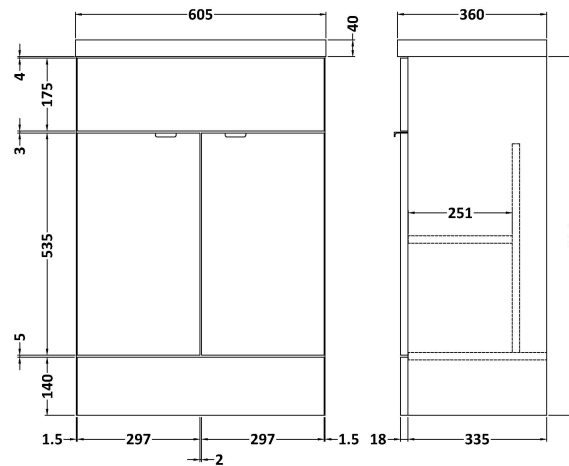

Sales Code: CBI507

Description: 600mm Fd Vanity Unit & Basin

Packaging Details

Barcode: 5055275887653

Sales Code: OFF508

Description: 600 Vanity Unit (355mm Deep)

Product Dimensions

Height (mm):	864
Width (mm):	600
Depth (mm):	355
Nett Weight (kg):	20.5

Packaging Dimensions

Height (mm):	375
Width (mm):	620
Depth (mm):	900
Gross Weight (kg):	21

Packaging Data

Box Colour:	Brown Cardboard Box
Box Qty:	1
Label Size:	100 x 50
Label Colour:	White Label
Label Qty:	2

Outer Box Dimensions (If Applicable)

Height (mm):	
Width (mm):	
Depth (mm):	
Gross Weight (kg):	
Barcode:	5055275820209

Product Details

Country of Origin:	United Kingdom
Fitting Instruction:	No
CE Certification:	N/A
FSC Certified Materials:	Yes
Colour:	Brown Grey Avola
Construction Method:	Cam & Wood Dowel
Construction Type:	Rigid
Cabinet Finish:	MFC Textured Woodgrain
Fascia Finish:	MFC Textured Woodgrain
Cabinet Thickness (mm):	18
Fascia Thickness (mm):	18
Drawer Included:	No
Drawer Type:	Not Applicable
No of Shelves:	1
Hinge Type:	95 Degree Clip-On Soft Close
Hinge Included:	Yes
Adjustable Legs:	No
Fixings Included:	Yes
Handle Style:	Contemporary
Waste Shroud:	No
Handle Included:	Yes
Handle Type:	Wrapover

Sales Code: PMB313

Description: 600 Rear Tap Basin 1Th

Product Dimensions

Height (mm):	355
Width (mm):	603
Depth (mm):	135
Nett Weight (kg):	9.66

Packaging Dimensions

Height (mm):	410
Width (mm):	200
Depth (mm):	650
Gross Weight (kg):	9.66