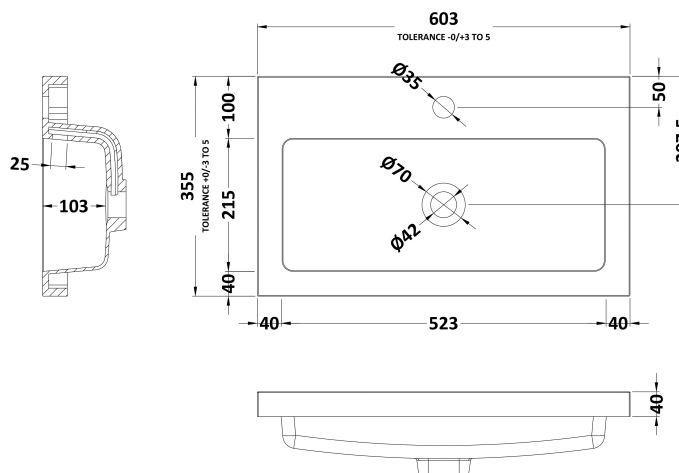

Sales Code: CBI507

Description: 600mm Fd Vanity Unit & Basin

Packaging Details

Barcode: 5055275887653

Sales Code: OFF508

Description: 600 Vanity Unit (355mm Deep)

Product Dimensions

Height (mm):	864
Width (mm):	600
Depth (mm):	355
Nett Weight (kg):	20.5

Packaging Dimensions

Height (mm):	375
Width (mm):	620
Depth (mm):	900
Gross Weight (kg):	21

Packaging Data

Box Colour:	Brown Cardboard Box
Box Qty:	1
Label Size:	100 x 50
Label Colour:	White Label
Label Qty:	2

Outer Box Dimensions (If Applicable)

Height (mm):	
Width (mm):	
Depth (mm):	
Gross Weight (kg):	
Barcode:	5055275820209

Product Details

Country of Origin:	United Kingdom
Fitting Instruction:	No
CE Certification:	N/A
FSC Certified Materials:	Yes
Colour:	Brown Grey Avola
Construction Method:	Cam & Wood Dowel
Construction Type:	Rigid
Cabinet Finish:	MFC Textured Woodgrain
Fascia Finish:	MFC Textured Woodgrain
Cabinet Thickness (mm):	18
Fascia Thickness (mm):	18
Drawer Included:	No
Drawer Type:	Not Applicable
No of Shelves:	1
Hinge Type:	95 Degree Clip-On Soft Close
Hinge Included:	Yes
Adjustable Legs:	No
Fixings Included:	Yes
Handle Style:	Contemporary
Waste Shroud:	No
Handle Included:	Yes
Handle Type:	Wrapover

Sales Code: PMB313

Description: 600 Rear Tap Basin 1Th

Product Dimensions

Height (mm):	355
Width (mm):	603
Depth (mm):	135
Nett Weight (kg):	9.66

Packaging Dimensions

Height (mm):	410
Width (mm):	200
Depth (mm):	650
Gross Weight (kg):	9.66