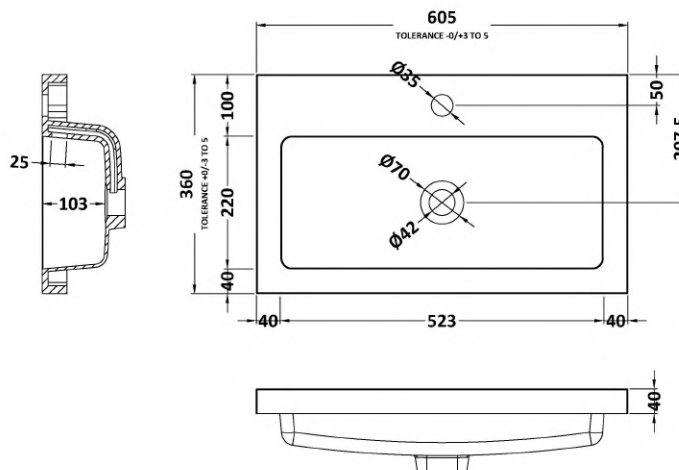

Sales Code: CBI507

Description: 600mm Fd Vanity Unit & Basin

Packaging Details

Barcode: 5055275887653

Sales Code: OFF508

Description: 600 Vanity Unit (355mm Deep)

Product Dimensions

Height (mm):	864
Width (mm):	600
Depth (mm):	355
Nett Weight (kg):	20.5

Packaging Dimensions

Height (mm):	375
Width (mm):	620
Depth (mm):	900
Gross Weight (kg):	21

Packaging Data

Box Colour:	Brown Cardboard Box
Box Qty:	1
Label Size:	100 x 50
Label Colour:	White Label
Label Qty:	2

Outer Box Dimensions (If Applicable)

Height (mm):	
Width (mm):	
Depth (mm):	
Gross Weight (kg):	
Barcode:	5055275820209

Product Details

Country of Origin:	United Kingdom
Fitting Instruction:	No
CE & UKCA:	N/A
FSC Certified Materials:	Yes
Colour:	Anthracite Woodgrain
Construction Method:	Cam & Wood Dowel
Construction Type:	Rigid
Cabinet Finish:	MFC Textured Woodgrain
Fascia Finish:	MFC Textured Woodgrain
Cabinet Thickness (mm):	18
Fascia Thickness (mm):	18
Drawer Included:	No
Drawer Type:	Not Applicable
No of Shelves:	1
Hinge Type:	95 Degree Clip-On Soft Close
Hinge Included:	Yes
Adjustable Legs:	No
Fixings Included:	Yes
Handle Style:	Contemporary
Waste Shroud:	No
Handle Included:	Yes
Handle Type:	Wrapover

Sales Code: PMB313

Description: 600 Rear Tap Basin 1Th

Product Dimensions

Height (mm):	355
Width (mm):	603
Depth (mm):	135
Nett Weight (kg):	9.66

Packaging Dimensions

Height (mm):	410
Width (mm):	200
Depth (mm):	650
Gross Weight (kg):	9.66