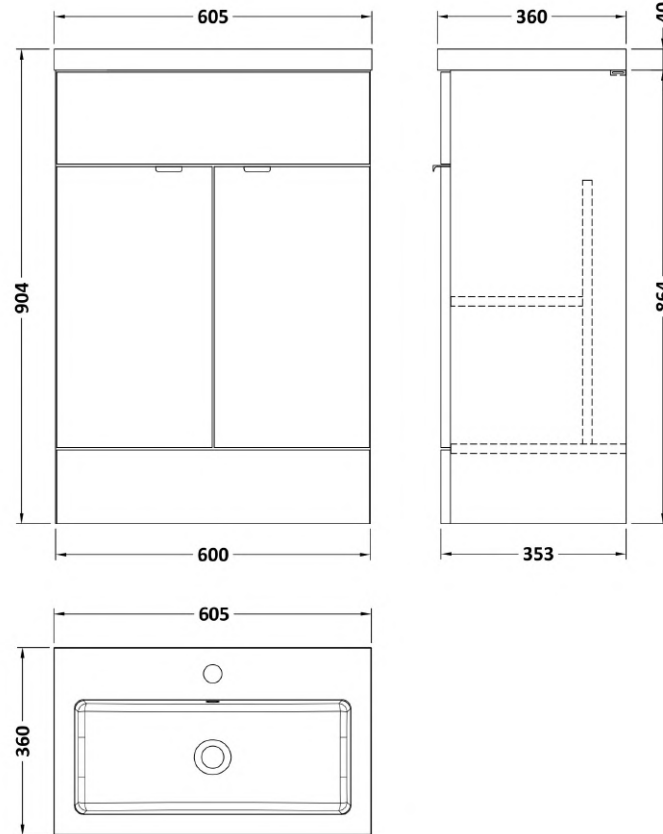

Sales Code: CBI507

Description: 600mm Fd Vanity Unit & Basin

Packaging Details

Barcode: 5055275887653

Sales Code: OFF508

Description: 600 Vanity Unit (355mm Deep)

Product Dimensions

Height (mm):	864
Width (mm):	600
Depth (mm):	355
Nett Weight (kg):	20.5

Packaging Dimensions

Height (mm):	375
Width (mm):	620
Depth (mm):	900
Gross Weight (kg):	21

Packaging Data

Box Colour:	Brown Cardboard Box
Box Qty:	1
Label Size:	100 x 50
Label Colour:	White Label
Label Qty:	2

Outer Box Dimensions (If Applicable)

Height (mm):	
Width (mm):	
Depth (mm):	
Gross Weight (kg):	
Barcode:	5055275820209

Product Details

Country of Origin:	United Kingdom
Fitting Instruction:	No
CE & UKCA:	N/A
FSC Certified Materials:	Yes
Colour:	Anthracite Woodgrain
Construction Method:	Cam & Wood Dowel
Construction Type:	Rigid
Cabinet Finish:	MFC Textured Woodgrain
Fascia Finish:	MFC Textured Woodgrain
Cabinet Thickness (mm):	18
Fascia Thickness (mm):	18
Drawer Included:	No
Drawer Type:	Not Applicable
No of Shelves:	1
Hinge Type:	95 Degree Clip-On Soft Close
Hinge Included:	Yes
Adjustable Legs:	No
Fixings Included:	Yes
Handle Style:	Contemporary
Waste Shroud:	No
Handle Included:	Yes
Handle Type:	Wrapover

Sales Code: PMB313

Description: 600 Rear Tap Basin 1Th

Product Dimensions

Height (mm):	355
Width (mm):	603
Depth (mm):	135
Nett Weight (kg):	9.66

Packaging Dimensions

Height (mm):	410
Width (mm):	200
Depth (mm):	650
Gross Weight (kg):	9.66