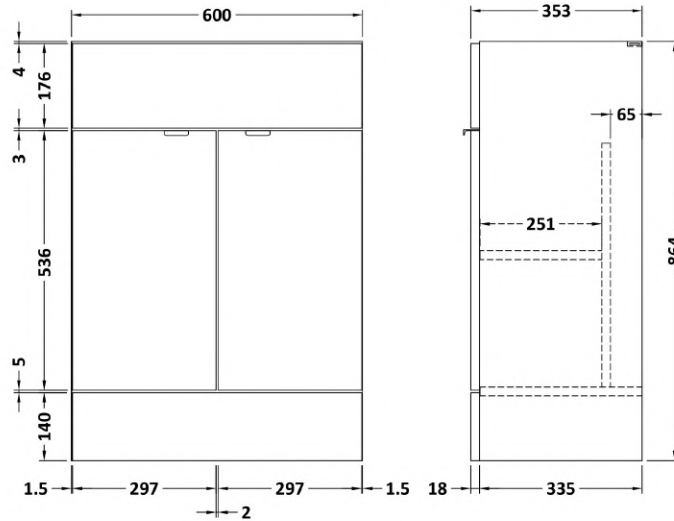

Sales Code: CBI507

Description: 600mm Fd Vanity Unit & Basin

Packaging Details

Barcode: 5055275887653

Sales Code: OFF508

Description: 600 Vanity Unit (355mm Deep)

Product Dimensions

Height (mm):	864
Width (mm):	600
Depth (mm):	355
Nett Weight (kg):	20.5

Packaging Dimensions

Height (mm):	375
Width (mm):	620
Depth (mm):	900
Gross Weight (kg):	21

Packaging Data

Box Colour:	Brown Cardboard Box
Box Qty:	1
Label Size:	100 x 50
Label Colour:	White Label
Label Qty:	2

Outer Box Dimensions (If Applicable)

Height (mm):	
Width (mm):	
Depth (mm):	
Gross Weight (kg):	
Barcode:	5055275820209

Product Details

Country of Origin:	United Kingdom
Fitting Instruction:	No
CE & UKCA:	N/A
FSC Certified Materials:	Yes
Colour:	Anthracite Woodgrain
Construction Method:	Cam & Wood Dowel
Construction Type:	Rigid
Cabinet Finish:	MFC Textured Woodgrain
Fascia Finish:	MFC Textured Woodgrain
Cabinet Thickness (mm):	18
Fascia Thickness (mm):	18
Drawer Included:	No
Drawer Type:	Not Applicable
No of Shelves:	1
Hinge Type:	95 Degree Clip-On Soft Close
Hinge Included:	Yes
Adjustable Legs:	No
Fixings Included:	Yes
Handle Style:	Contemporary
Waste Shroud:	No
Handle Included:	Yes
Handle Type:	Wrapover

Sales Code: PMB313

Description: 600 Rear Tap Basin 1Th

Product Dimensions

Height (mm):	355
Width (mm):	603
Depth (mm):	135
Nett Weight (kg):	9.66

Packaging Dimensions

Height (mm):	410
Width (mm):	200
Depth (mm):	650
Gross Weight (kg):	9.66