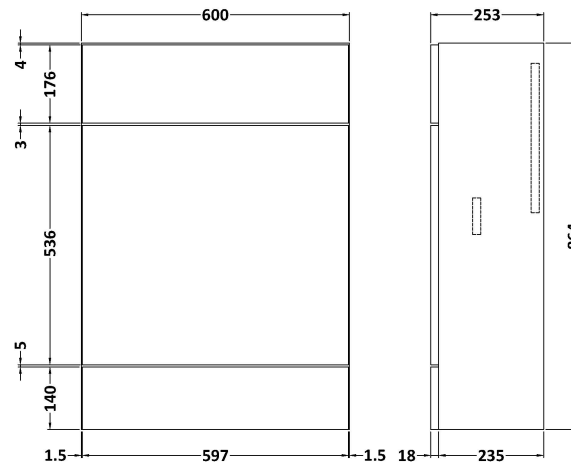

### Product Dimensions

Height (mm):	864
Width (mm):	600
Depth (mm):	255
Nett Weight (kg):	17

### Packaging Dimensions

Height (mm):	290
Width (mm):	625
Depth (mm):	875
Gross Weight (kg):	17.5

### Outer Box Dimensions (If Applicable)

Height (mm):	
Width (mm):	
Depth (mm):	
Gross Weight (kg):	
Barcode:	5055275820148

### Product Dimensions

Height (mm):	864
Width (mm):	600
Depth (mm):	255
Nett Weight (kg):	14