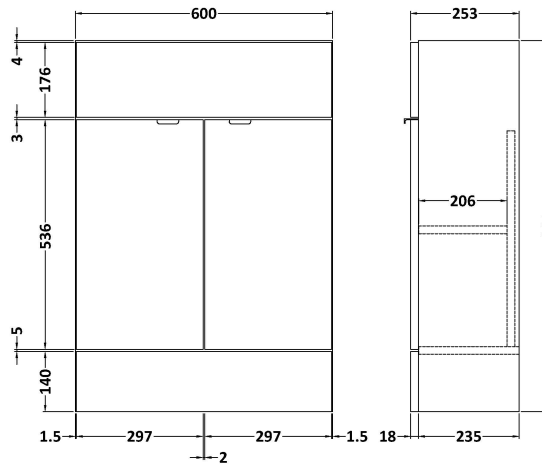

### Product Dimensions

Height (mm):	864
Width (mm):	600
Depth (mm):	255
Nett Weight (kg):	17

### Packaging Dimensions

Height (mm):	290
Width (mm):	625
Depth (mm):	875
Gross Weight (kg):	17.5

### Product Dimensions

Height (mm):	864
Width (mm):	600
Depth (mm):	255
Nett Weight (kg):	14

### Packaging Dimensions

Height (mm):	290
Width (mm):	625
Depth (mm):	875
Gross Weight (kg):	14.5