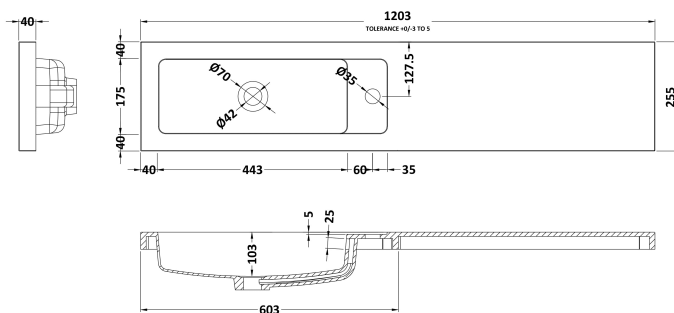

### Outer Box Dimensions (If Applicable)

Height (mm):	
Width (mm):	
Depth (mm):	
Gross Weight (kg):	
Barcode:	5055275820148

### Product Dimensions

Height (mm):	1250
Width (mm):	145
Depth (mm):	18
Nett Weight (kg):	2

### Outer Box Dimensions (If Applicable)

Height (mm):	
Width (mm):	
Depth (mm):	
Gross Weight (kg):	
Barcode:	5055275828380

### Product Dimensions

Height (mm):	135
Width (mm):	1203
Depth (mm):	255
Nett Weight (kg):	14