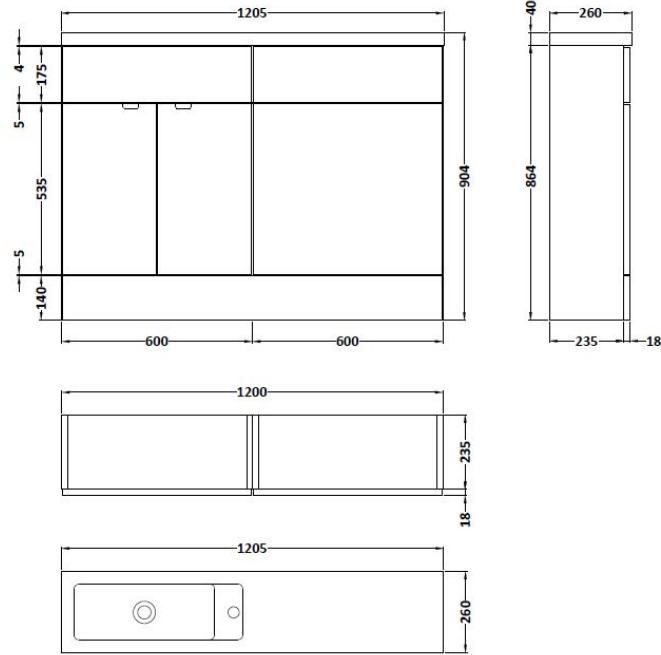

Sales Code: CBI508

Description: 1200mm Combination - Compact Option 1

Packaging Details

Barcode: 5055275887660