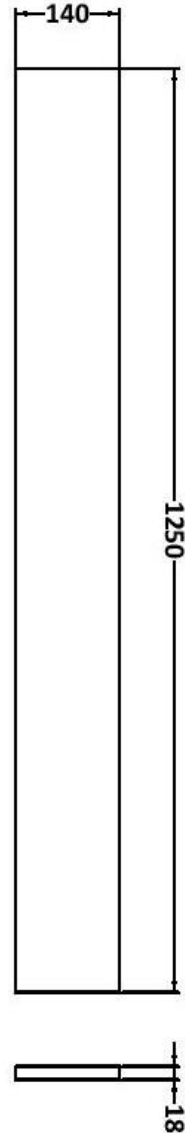

Sales Code: OFF591

Description: 1.25M Continuous Plinth (1250X140x18mm)

Product Dimensions

Height (mm):	1250
Width (mm):	145
Depth (mm):	18
Nett Weight (kg):	2

Packaging Dimensions

Height (mm):	20
Width (mm):	150
Depth (mm):	1260
Gross Weight (kg):	2

Packaging Data

Box Colour:	Brown Cardboard Box
Box Qty:	1
Label Size:	100 x 50
Label Colour:	White Label
Label Qty:	2

Outer Box Dimensions (If Applicable)

Height (mm):	
Width (mm):	
Depth (mm):	
Gross Weight (kg):	
Barcode:	5055275828380

Product Details

Country of Origin:	United Kingdom
Fitting Instruction:	No
CE Certification:	N/A
FSC Certified Materials:	Yes
Colour:	Brown Grey Avola
Construction Method:	Not Applicable
Construction Type:	Flat-Pack
Cabinet Finish:	MFC Textured Woodgrain
Fascia Finish:	MFC Textured Woodgrain
Cabinet Thickness (mm):	
Fascia Thickness (mm):	18
Drawer Included:	Not Applicable
Drawer Type:	Not Applicable
No of Shelves:	Not Applicable
Hinge Type:	Not Applicable
Hinge Included:	Not Applicable
Adjustable Legs:	No
Fixings Included:	No
Handle Style:	Not Applicable
Waste Shroud:	Not Applicable
Handle Included:	Not Applicable
Handle Type:	Not Applicable