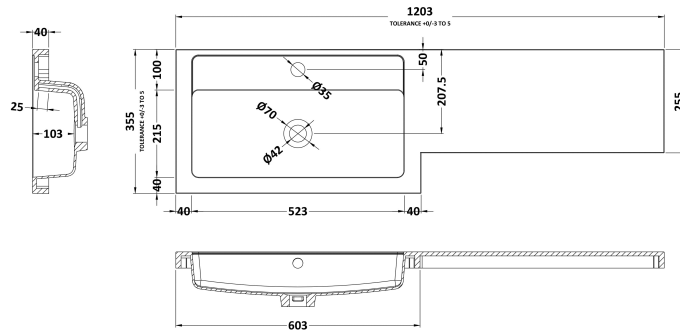

Packaging Dimensions

Height (mm):	375
Width (mm):	620
Depth (mm):	900
Gross Weight (kg):	21

Packaging Data

Box Colour:	Brown Cardboard Box
Box Qty:	1
Label Size:	100 x 50
Label Colour:	White Label
Label Qty:	2

Sales Code: OFF547

Description: 600 Wc Unit (255mm Deep)

Product Dimensions

Height (mm):	864
Width (mm):	600
Depth (mm):	255
Nett Weight (kg):	14

Packaging Dimensions

Height (mm):	290
Width (mm):	625
Depth (mm):	875
Gross Weight (kg):	14.5

Packaging Data

Box Colour:	Brown Cardboard Box
Box Qty:	1
Label Size:	100 x 50
Label Colour:	White Label
Label Qty:	2

Outer Box Dimensions (If Applicable)

Height (mm):	
Width (mm):	
Depth (mm):	
Gross Weight (kg):	
Barcode:	5055275820049

Sales Code: PMB414L

Description: 1200 L Shaped Polymarble Basin Lh

Product Dimensions

Height (mm):	135
Width (mm):	1203
Depth (mm):	355
Nett Weight (kg):	17

Packaging Dimensions

Height (mm):	190
Width (mm):	420
Depth (mm):	1260
Gross Weight (kg):	17