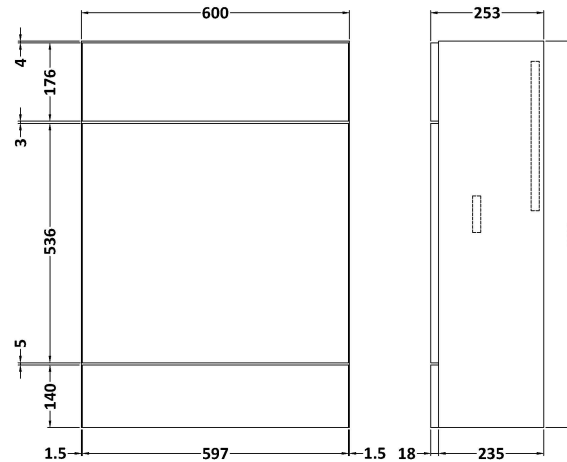

Sales Code: CBI509

Description: 1200mm Combination - Fd Option 1 - Lh

Packaging Details

Barcode: 5055275887677

Sales Code: OFF508

Description: 600 Vanity Unit (355mm Deep)

Product Dimensions

Height (mm):	864
Width (mm):	600
Depth (mm):	355
Nett Weight (kg):	20.5

Packaging Dimensions

Height (mm):	375
Width (mm):	620
Depth (mm):	900
Gross Weight (kg):	21

Packaging Data

Box Colour:	Brown Cardboard Box
Box Qty:	1
Label Size:	100 x 50
Label Colour:	White Label
Label Qty:	2

Sales Code: OFF547

Description: 600 Wc Unit (255mm Deep)

Product Dimensions

Height (mm):	864
Width (mm):	600
Depth (mm):	255
Nett Weight (kg):	14

Packaging Dimensions

Height (mm):	290
Width (mm):	625
Depth (mm):	875
Gross Weight (kg):	14.5

Sales Code: PMB414L

Description: 1200 L Shaped Polymarble Basin Lh

Product Dimensions

Height (mm):	135
Width (mm):	1203
Depth (mm):	355
Nett Weight (kg):	17

Packaging Dimensions

Height (mm):	190
Width (mm):	420
Depth (mm):	1260
Gross Weight (kg):	17