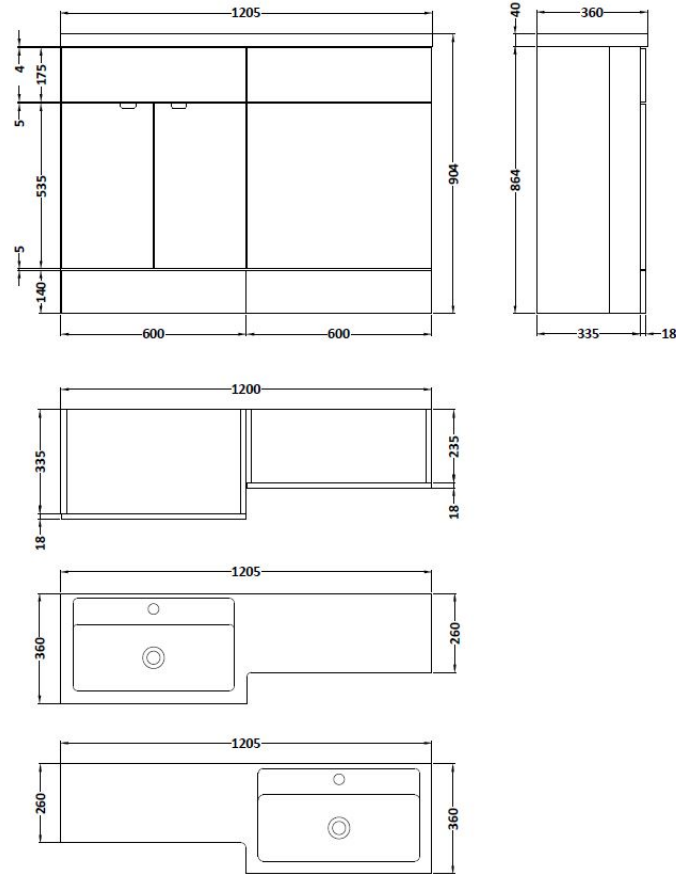

Sales Code: CBI509

Description: 1200mm Combination - Fd Option 1 - Lh

Packaging Details

Barcode: 5055275887677

Sales Code: OFF508

Description: 600 Vanity Unit (355mm Deep)

Product Dimensions

Height (mm):	864
Width (mm):	600
Depth (mm):	355
Nett Weight (kg):	20.5

Packaging Dimensions

Height (mm):	375
Width (mm):	620
Depth (mm):	900
Gross Weight (kg):	21

Packaging Data

Box Colour:	Brown Cardboard Box
Box Qty:	1
Label Size:	100 x 50
Label Colour:	White Label
Label Qty:	2

Sales Code: OFF547

Description: 600 Wc Unit (255mm Deep)

Product Dimensions

Height (mm):	864
Width (mm):	600
Depth (mm):	255
Nett Weight (kg):	14

Packaging Dimensions

Height (mm):	290
Width (mm):	625
Depth (mm):	875
Gross Weight (kg):	14.5

Sales Code: PMB414L

Description: 1200 L Shaped Polymarble Basin Lh

Product Dimensions

Height (mm):	135
Width (mm):	1203
Depth (mm):	355
Nett Weight (kg):	17

Packaging Dimensions

Height (mm):	190
Width (mm):	420
Depth (mm):	1260
Gross Weight (kg):	17