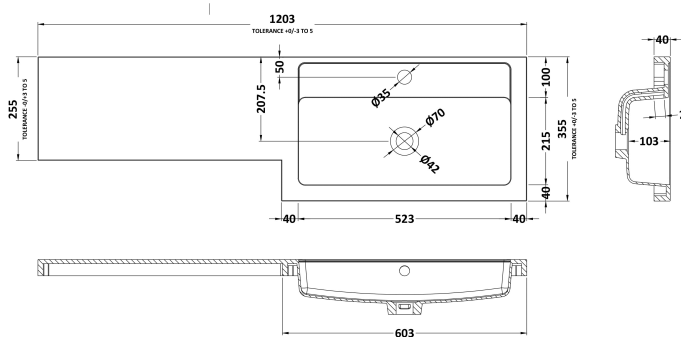

Sales Code: CBI510

Description: 1200mm Combination - Fd Option 1 - Rh

Packaging Details

Barcode: 5055275887684

Sales Code: OFF508

Description: 600 Vanity Unit (355mm Deep)

Product Dimensions

Height (mm):	864
Width (mm):	600
Depth (mm):	355
Nett Weight (kg):	20.5

Sales Code: OFF547

Description: 600 Wc Unit (255mm Deep)

Product Dimensions

Height (mm):	864
Width (mm):	600
Depth (mm):	255
Nett Weight (kg):	14

Packaging Dimensions

Height (mm):	290
Width (mm):	625
Depth (mm):	875
Gross Weight (kg):	14.5

Packaging Data

Box Colour:	Brown Cardboard Box
Box Qty:	1
Label Size:	100 x 50
Label Colour:	White Label
Label Qty:	2

Outer Box Dimensions (If Applicable)

Height (mm):	
Width (mm):	
Depth (mm):	
Gross Weight (kg):	
Barcode:	5055275820049

Sales Code: PMB414R

Description: 1200 L Shaped Polymarble Basin Rh

Product Dimensions

Height (mm):	135
Width (mm):	1203
Depth (mm):	355
Nett Weight (kg):	17

Packaging Dimensions

Height (mm):	190
Width (mm):	420
Depth (mm):	1260
Gross Weight (kg):	17