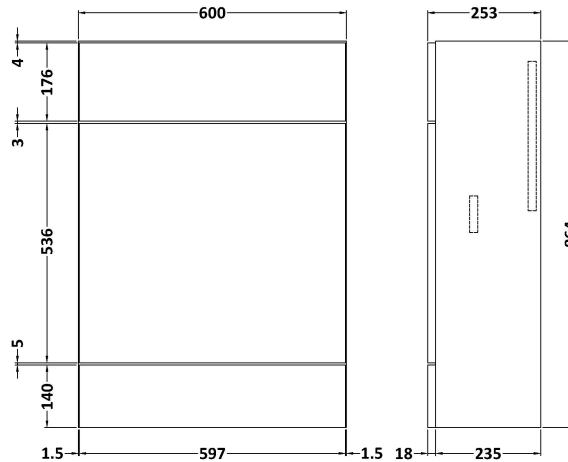

Sales Code: CBI510

Description: 1200mm Combination - Fd Option 1 - Rh

Packaging Details

Barcode: 5055275887684

Sales Code: OFF508

Description: 600 Vanity Unit (355mm Deep)

Product Dimensions

Height (mm):	864
Width (mm):	600
Depth (mm):	355
Nett Weight (kg):	20.5

Packaging Dimensions

Height (mm):	375
Width (mm):	620
Depth (mm):	900
Gross Weight (kg):	21

Packaging Data

Box Colour:	Brown Cardboard Box
Box Qty:	1
Label Size:	100 x 50
Label Colour:	White Label
Label Qty:	2

Sales Code: OFF547

Description: 600 Wc Unit (255mm Deep)

Product Dimensions

Height (mm):	864
Width (mm):	600
Depth (mm):	255
Nett Weight (kg):	14

Packaging Dimensions

Height (mm):	290
Width (mm):	625
Depth (mm):	875
Gross Weight (kg):	14.5

Sales Code: PMB414R

Description: 1200 L Shaped Polymarble Basin Rh

Product Dimensions

Height (mm):	135
Width (mm):	1203
Depth (mm):	355
Nett Weight (kg):	17

Packaging Dimensions

Height (mm):	190
Width (mm):	420
Depth (mm):	1260
Gross Weight (kg):	17