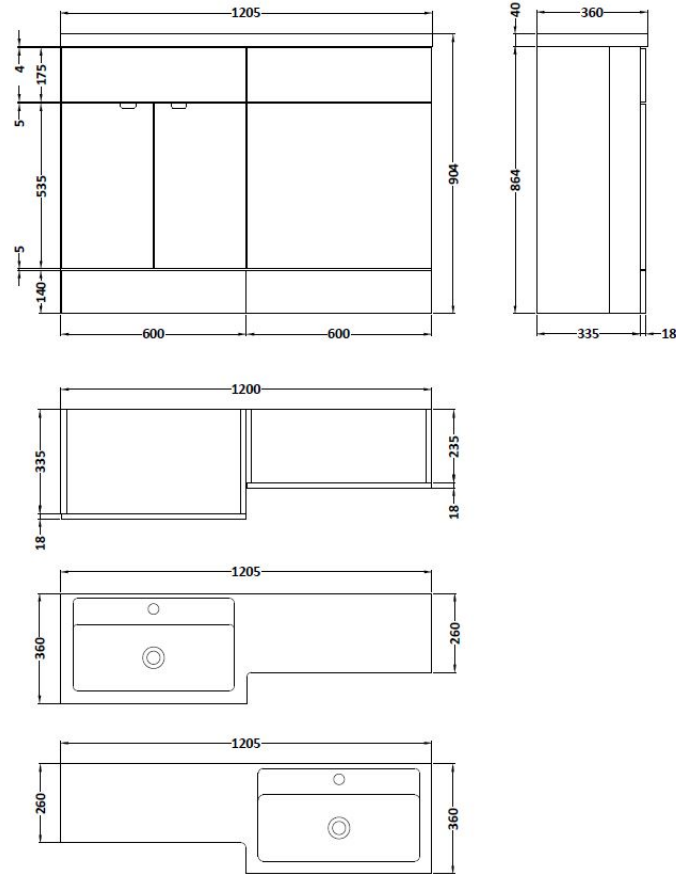

Sales Code: CBI510

Description: 1200mm Combination - Fd Option 1 - Rh

Packaging Details

Barcode: 5055275887684

Sales Code: OFF508

Description: 600 Vanity Unit (355mm Deep)

Product Dimensions

Height (mm):	864
Width (mm):	600
Depth (mm):	355
Nett Weight (kg):	20.5

Packaging Dimensions

Height (mm):	375
Width (mm):	620
Depth (mm):	900
Gross Weight (kg):	21

Packaging Data

Box Colour:	Brown Cardboard Box
Box Qty:	1
Label Size:	100 x 50
Label Colour:	White Label
Label Qty:	2

Sales Code: OFF547

Description: 600 Wc Unit (255mm Deep)

Product Dimensions

Height (mm):	864
Width (mm):	600
Depth (mm):	255
Nett Weight (kg):	14

Packaging Dimensions

Height (mm):	290
Width (mm):	625
Depth (mm):	875
Gross Weight (kg):	14.5

Sales Code: PMB414R

Description: 1200 L Shaped Polymarble Basin Rh

Product Dimensions

Height (mm):	135
Width (mm):	1203
Depth (mm):	355
Nett Weight (kg):	17

Packaging Dimensions

Height (mm):	190
Width (mm):	420
Depth (mm):	1260
Gross Weight (kg):	17