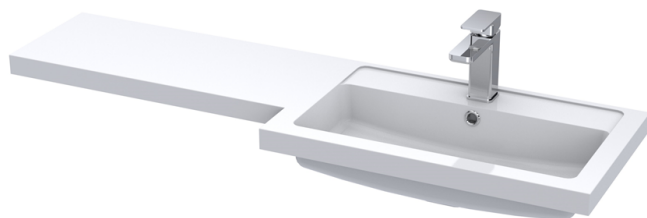

Sales Code: CBI510

Description: 1200mm Combination - Fd Option 1 - Rh

Packaging Details

Barcode: 5055275887684

Sales Code: OFF508

Description: 600 Vanity Unit (355mm Deep)

Product Dimensions

Height (mm):	864
Width (mm):	600
Depth (mm):	355
Nett Weight (kg):	20.5

Sales Code: OFF547

Description: 600 Wc Unit (255mm Deep)

Product Dimensions

Height (mm):	864
Width (mm):	600
Depth (mm):	255
Nett Weight (kg):	14

Packaging Dimensions

Height (mm):	290
Width (mm):	625
Depth (mm):	875
Gross Weight (kg):	14.5

Product Details

Country of Origin:	United Kingdom
Fitting Instruction:	No
CE Certification:	N/A
FSC Certified Materials:	Yes
Colour:	Brown Grey Avola
Construction Method:	Cam & Wood Dowel
Construction Type:	Rigid
Cabinet Finish:	MFC Textured Woodgrain
Fascia Finish:	MFC Textured Woodgrain
Cabinet Thickness (mm):	18
Fascia Thickness (mm):	18
Drawer Included:	No
Drawer Type:	Not Applicable
No of Shelves:	0
Hinge Type:	Not Applicable
Hinge Included:	No
Adjustable Legs:	No
Fixings Included:	Yes
Handle Style:	Not Applicable
Waste Shroud:	No
Handle Included:	No
Handle Type:	Not Applicable

Sales Code: PMB414R

Description: 1200 L Shaped Polymarble Basin Rh

Product Dimensions

Height (mm):	135
Width (mm):	1203
Depth (mm):	355
Nett Weight (kg):	17

Packaging Dimensions

Height (mm):	190
Width (mm):	420
Depth (mm):	1260
Gross Weight (kg):	17