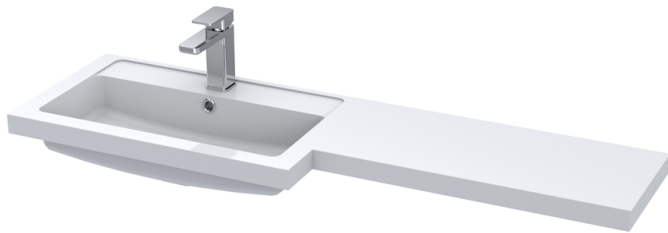

Sales Code: CBI511

Description: 1200mm Combination - Fd Option 2 - Lh

Packaging Details

Barcode: 5055275887691

Sales Code: OFF508

Description: 600 Vanity Unit (355mm Deep)

Product Dimensions

Height (mm):	864
Width (mm):	600
Depth (mm):	355
Nett Weight (kg):	20.5

Sales Code: OFF581

Description: 300 Base Unit (255mm Deep)

Product Dimensions

Height (mm):	864
Width (mm):	300
Depth (mm):	255
Nett Weight (kg):	11

Packaging Dimensions

Height (mm):	290
Width (mm):	325
Depth (mm):	875
Gross Weight (kg):	11.5

Product Details

Country of Origin:	United Kingdom
Fitting Instruction:	No
CE Certification:	N/A
FSC Certified Materials:	Yes
Colour:	Brown Grey Avola
Construction Method:	Cam & Wood Dowel
Construction Type:	Rigid
Cabinet Finish:	MFC Textured Woodgrain
Fascia Finish:	MFC Textured Woodgrain
Cabinet Thickness (mm):	18
Fascia Thickness (mm):	18
Drawer Included:	No
Drawer Type:	Not Applicable
No of Shelves:	1
Hinge Type:	95 Degree Clip-On Soft Close
Hinge Included:	Yes
Adjustable Legs:	No
Fixings Included:	Yes
Handle Style:	Contemporary
Waste Shroud:	No
Handle Included:	Yes
Handle Type:	Wrapover

Sales Code: PMB414L

Description: 1200 L Shaped Polymarble Basin Lh

Product Dimensions

Height (mm):	135
Width (mm):	1203
Depth (mm):	355
Nett Weight (kg):	17

Packaging Dimensions

Height (mm):	190
Width (mm):	420
Depth (mm):	1260
Gross Weight (kg):	17