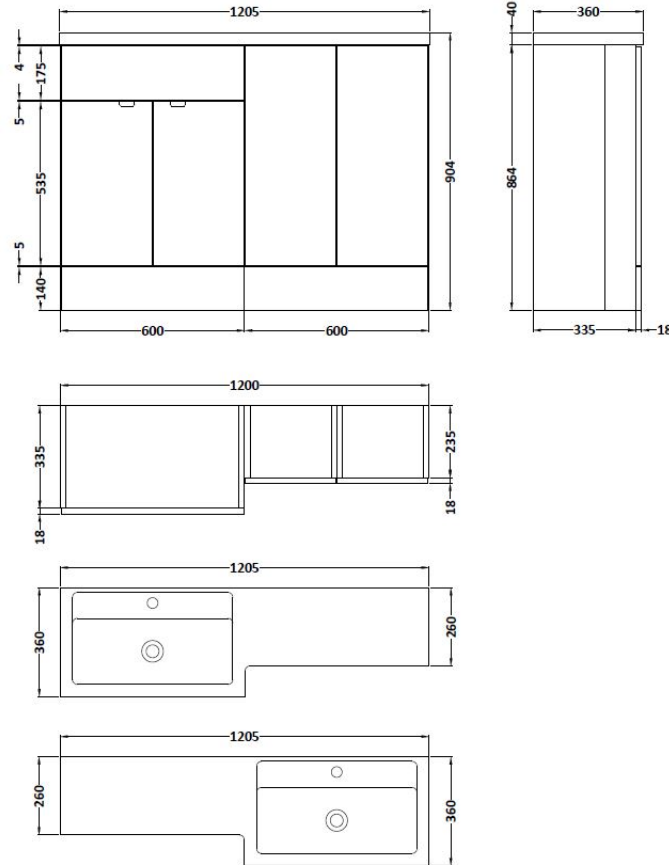

Sales Code: CBI511

Description: 1200mm Combination - Fd Option 2 - Lh

Packaging Details

Barcode: 5055275887691

Sales Code: OFF508

Description: 600 Vanity Unit (355mm Deep)

Product Dimensions

Height (mm):	864
Width (mm):	600
Depth (mm):	355
Nett Weight (kg):	20.5

Packaging Dimensions

Height (mm):	375
Width (mm):	620
Depth (mm):	900
Gross Weight (kg):	21

Packaging Data

Box Colour:	Brown Cardboard Box
Box Qty:	1
Label Size:	100 x 50
Label Colour:	White Label
Label Qty:	2

Sales Code: OFF581

Description: 300 Base Unit (255mm Deep)

Product Dimensions

Height (mm):	864
Width (mm):	300
Depth (mm):	255
Nett Weight (kg):	11

Packaging Dimensions

Height (mm):	290
Width (mm):	325
Depth (mm):	875
Gross Weight (kg):	11.5

Sales Code: PMB414L

Description: 1200 L Shaped Polymarble Basin Lh

Product Dimensions

Height (mm):	135
Width (mm):	1203
Depth (mm):	355
Nett Weight (kg):	17

Packaging Dimensions

Height (mm):	190
Width (mm):	420
Depth (mm):	1260
Gross Weight (kg):	17