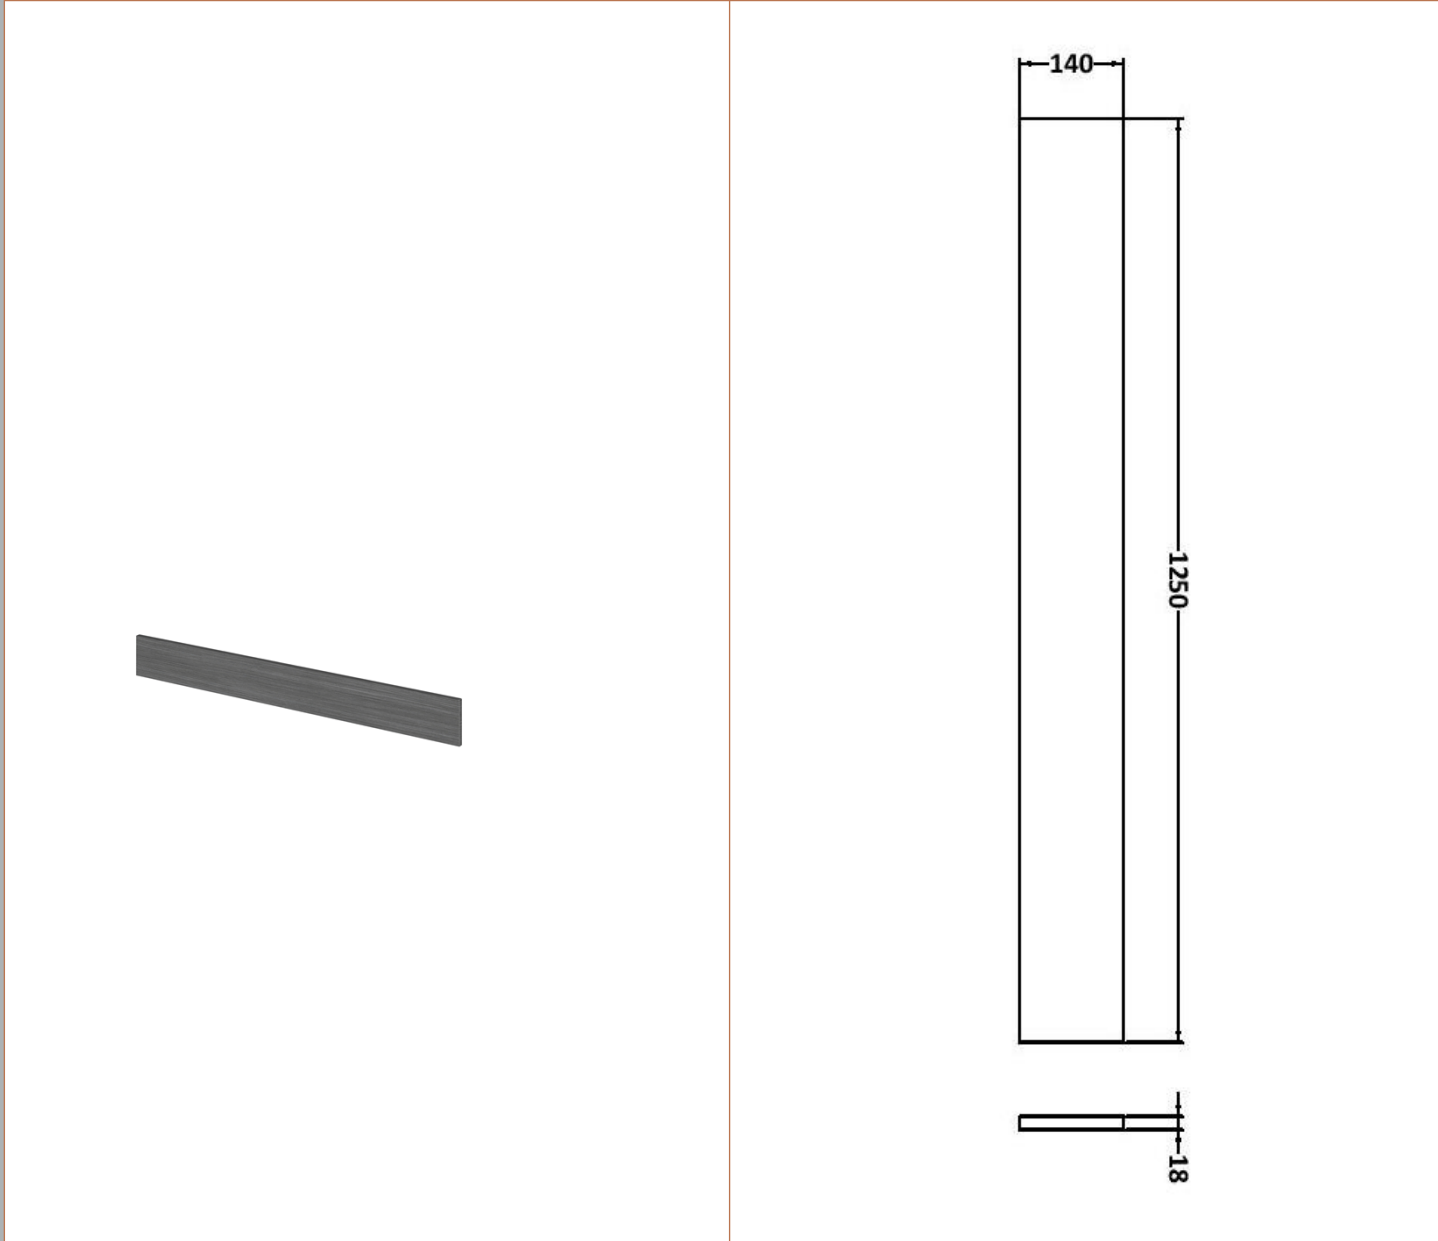

Sales Code: CBI511

Description: 1200mm Combination - Fd Option 2 - Lh

Packaging Details

Barcode: 5055275887691

Sales Code: OFF508

Description: 600 Vanity Unit (355mm Deep)

Product Dimensions

Height (mm):	864
Width (mm):	600
Depth (mm):	355
Nett Weight (kg):	20.5

Sales Code: OFF581

Description: 300 Base Unit (255mm Deep)

Product Dimensions

Height (mm):	864
Width (mm):	300
Depth (mm):	255
Nett Weight (kg):	11

Packaging Dimensions

Height (mm):	290
Width (mm):	325
Depth (mm):	875
Gross Weight (kg):	11.5

Sales Code: PMB414L

Description: 1200 L Shaped Polymarble Basin Lh

Product Dimensions

Height (mm):	135
Width (mm):	1203
Depth (mm):	355
Nett Weight (kg):	17

Packaging Dimensions

Height (mm):	190
Width (mm):	420
Depth (mm):	1260
Gross Weight (kg):	17

Basins: Tap Hole: One Taphole Chain Stay Hole: No
Template: Not Required Waste Type Req: Slotted
Overflow Inc: Yes Overflow Cover: Yes
Inner Bowl Depth (mm): 103mm

Sales Code: OFF591

Description: 1.25M Continuous Plinth (1250X140x18mm)