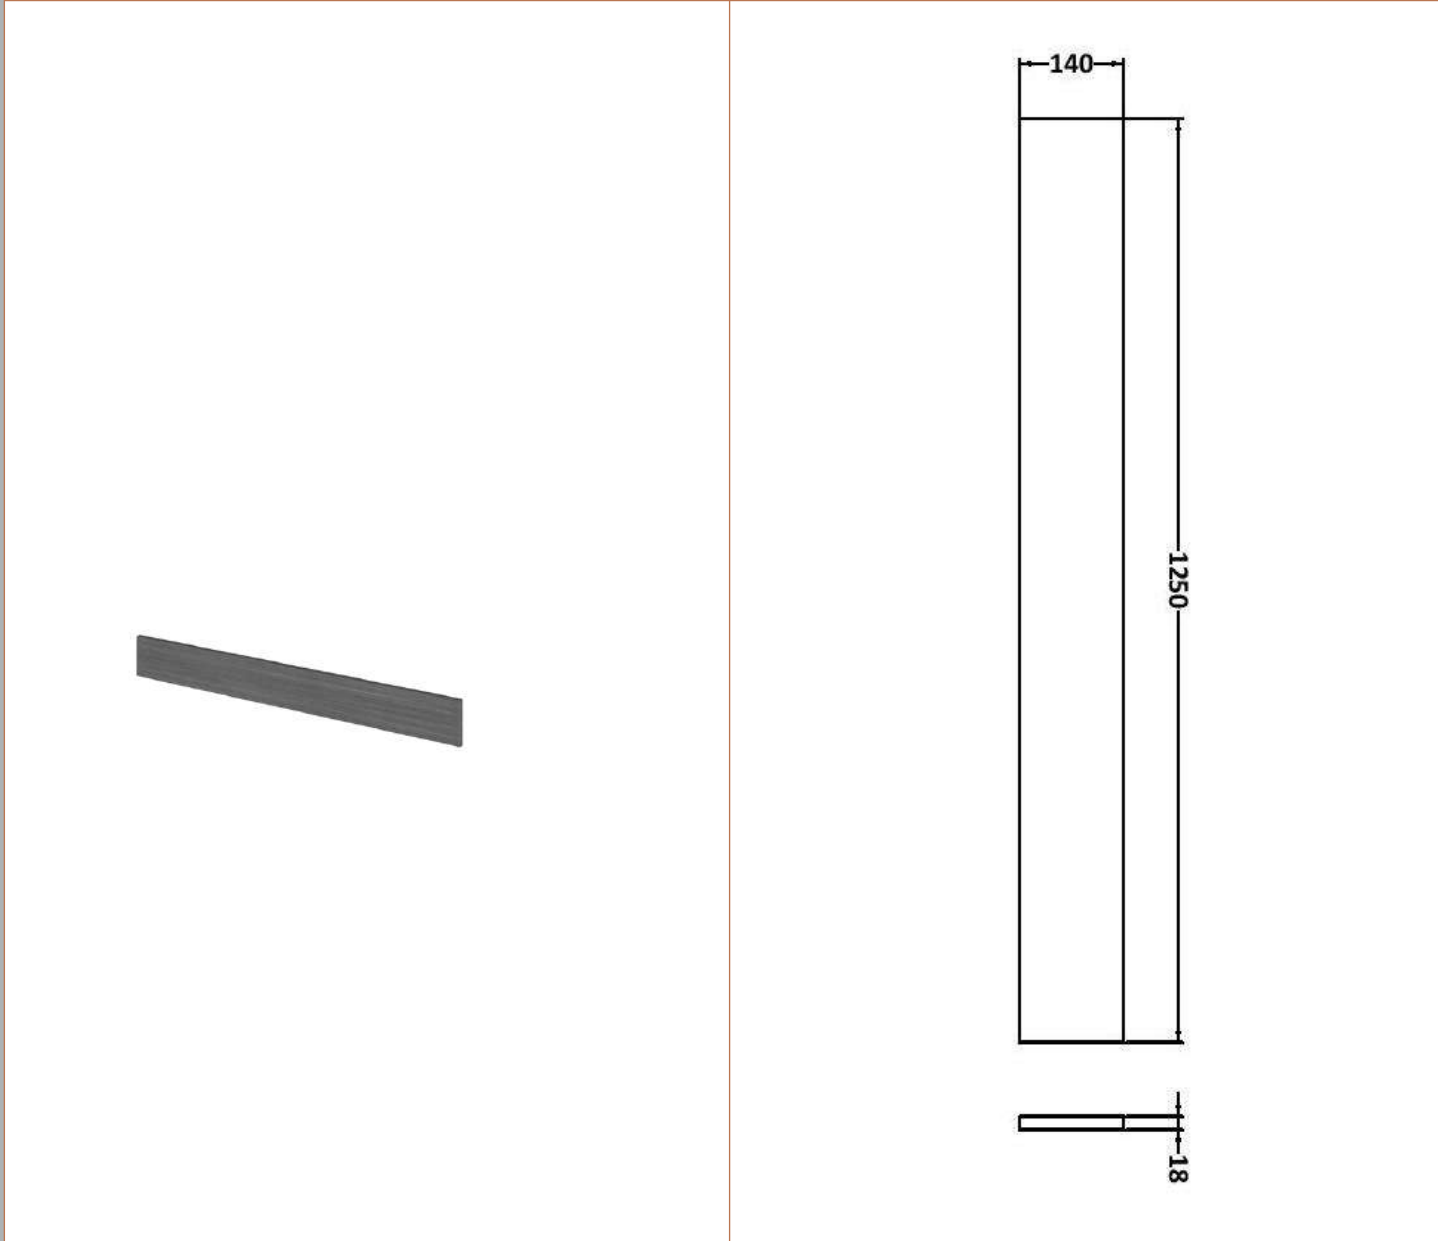

### Product Dimensions

Height (mm):	864
Width (mm):	600
Depth (mm):	355
Nett Weight (kg):	20.5

### Product Dimensions

Height (mm):	864
Width (mm):	300
Depth (mm):	255
Nett Weight (kg):	11

Sales Code: PMB414L

Description: 1200 L Shaped Polymarble Basin Lh

**Product Dimensions**

Height (mm):	135
Width (mm):	1203
Depth (mm):	355
Nett Weight (kg):	17

**Packaging Dimensions**

Height (mm):	190
Width (mm):	420
Depth (mm):	1260
Gross Weight (kg):	17

**Product Dimensions**

Height (mm):	1250
Width (mm):	145
Depth (mm):	18
Nett Weight (kg):	2

**Packaging Dimensions**

Height (mm):	20
Width (mm):	150
Depth (mm):	1260
Gross Weight (kg):	2

**Packaging Data**