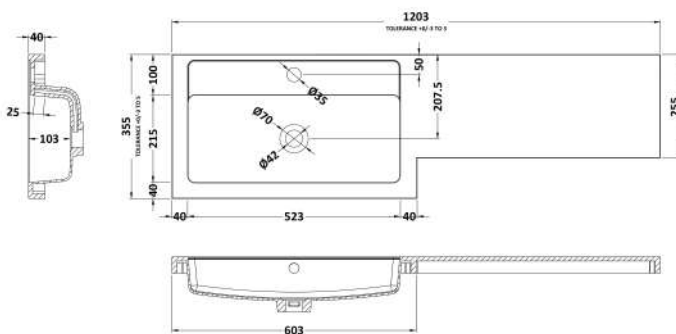

### Product Dimensions

Height (mm):	864
Width (mm):	300
Depth (mm):	255
Nett Weight (kg):	11

### Packaging Dimensions

Height (mm):	290
Width (mm):	325
Depth (mm):	875
Gross Weight (kg):	11.5

### Outer Box Dimensions (If Applicable)

Height (mm):	
Width (mm):	
Depth (mm):	
Gross Weight (kg):	
Barcode:	5055275820063

Sales Code: PMB414L

Description: 1200 L Shaped Polymarble Basin Lh

**Product Dimensions**

Height (mm):	135
Width (mm):	1203
Depth (mm):	355
Nett Weight (kg):	17

**Packaging Dimensions**

Height (mm):	190
Width (mm):	420
Depth (mm):	1260
Gross Weight (kg):	17