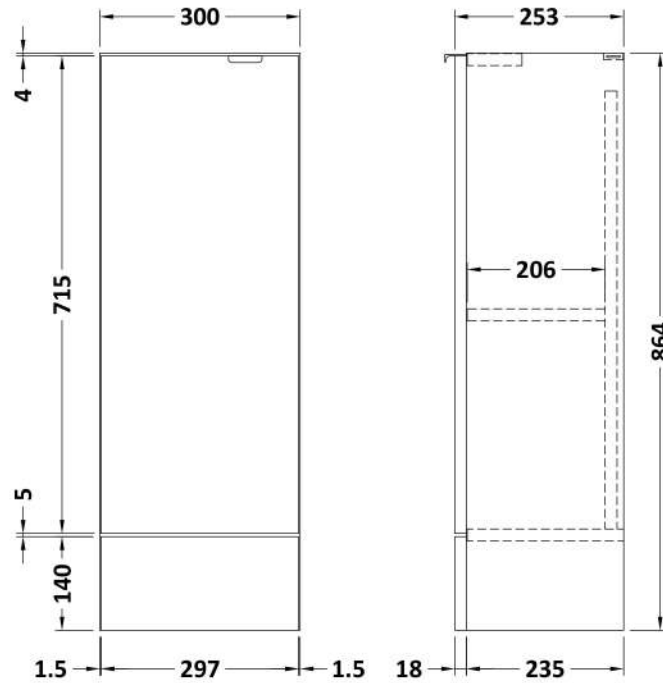

### Product Dimensions

Height (mm):	864
Width (mm):	600
Depth (mm):	355
Nett Weight (kg):	20.5

### Outer Box Dimensions (If Applicable)

Height (mm):	
Width (mm):	
Depth (mm):	
Gross Weight (kg):	
Barcode:	5055275820209

### Product Dimensions

Height (mm):	864
Width (mm):	300
Depth (mm):	255
Nett Weight (kg):	11

### Packaging Dimensions

Height (mm):	290
Width (mm):	325
Depth (mm):	875
Gross Weight (kg):	11.5