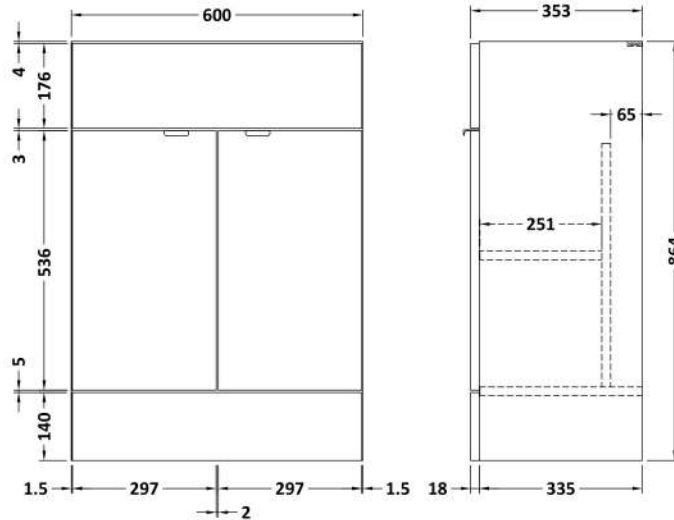

### Product Dimensions

Height (mm):	864
Width (mm):	600
Depth (mm):	355
Nett Weight (kg):	20.5

### Packaging Dimensions

Height (mm):	375
Width (mm):	620
Depth (mm):	900
Gross Weight (kg):	21

### Product Dimensions

Height (mm):	864
Width (mm):	300
Depth (mm):	255
Nett Weight (kg):	11

### Packaging Dimensions

Height (mm):	290
Width (mm):	325
Depth (mm):	875
Gross Weight (kg):	11.5