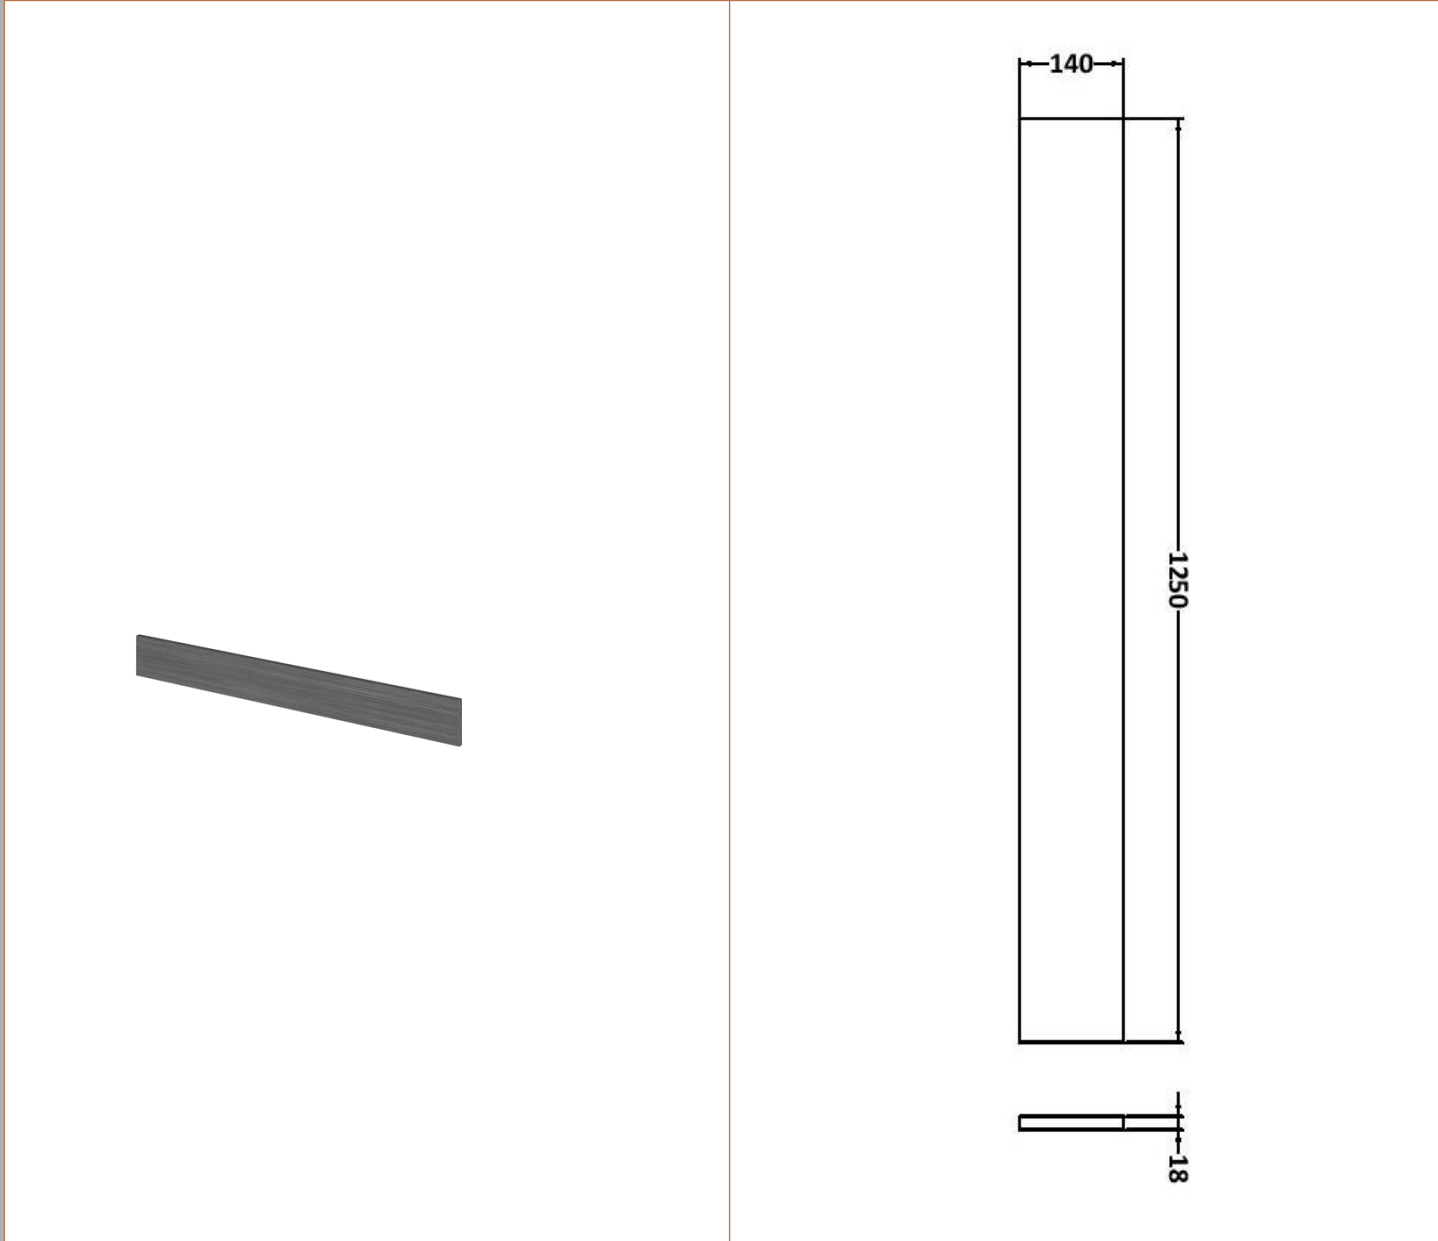

Sales Code: CBI512

Description: 1200mm Combination - Fd Option 2 - Rh

Packaging Details

Barcode: 5055275887707

Sales Code: OFF508

Description: 600 Vanity Unit (355mm Deep)

Product Dimensions

Height (mm):	864
Width (mm):	600
Depth (mm):	355
Nett Weight (kg):	20.5

Sales Code: OFF581

Description: 300 Base Unit (255mm Deep)

Product Dimensions

Height (mm):	864
Width (mm):	300
Depth (mm):	255
Nett Weight (kg):	11

Packaging Dimensions

Height (mm):	290
Width (mm):	325
Depth (mm):	875
Gross Weight (kg):	11.5

Sales Code: PMB414R

Description: 1200 L Shaped Polymarble Basin Rh

Product Dimensions

Height (mm):	135
Width (mm):	1203
Depth (mm):	355
Nett Weight (kg):	17

Packaging Dimensions

Height (mm):	190
Width (mm):	420
Depth (mm):	1260
Gross Weight (kg):	17

Basins: Tap Hole: One Taphole Chain Stay Hole: No
Template: Not Required Waste Type Req: Slotted
Overflow Inc: Yes Overflow Cover: Yes
Inner Bowl Depth (mm): 103mm

Sales Code: OFF591

Description: 1.25M Continuous Plinth (1250X140x18mm)