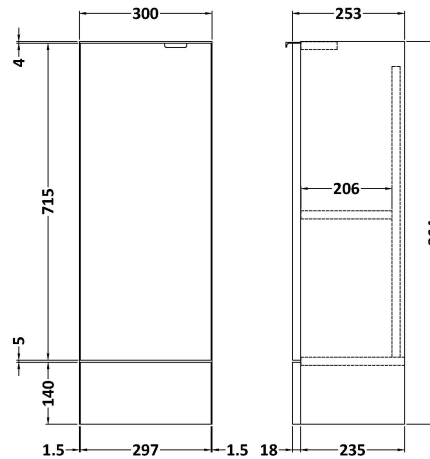

Packaging Dimensions

Height (mm):	375
Width (mm):	620
Depth (mm):	900
Gross Weight (kg):	21

Packaging Data

Box Colour:	Brown Cardboard Box
Box Qty:	1
Label Size:	100 x 50
Label Colour:	White Label
Label Qty:	2

Sales Code: OFF581

Description: 300 Base Unit (255mm Deep)

Product Dimensions

Height (mm):	864
Width (mm):	300
Depth (mm):	255
Nett Weight (kg):	11

Packaging Dimensions

Height (mm):	290
Width (mm):	325
Depth (mm):	875
Gross Weight (kg):	11.5

Packaging Data

Box Colour:	Brown Cardboard Box
Box Qty:	1
Label Size:	100 x 50
Label Colour:	White Label
Label Qty:	2

Outer Box Dimensions (If Applicable)

Height (mm):	
Width (mm):	
Depth (mm):	
Gross Weight (kg):	
Barcode:	5055275820063

Sales Code: PMB414R

Description: 1200 L Shaped Polymarble Basin Rh

Product Dimensions

Height (mm):	135
Width (mm):	1203
Depth (mm):	355
Nett Weight (kg):	17

Packaging Dimensions

Height (mm):	190
Width (mm):	420
Depth (mm):	1260
Gross Weight (kg):	17