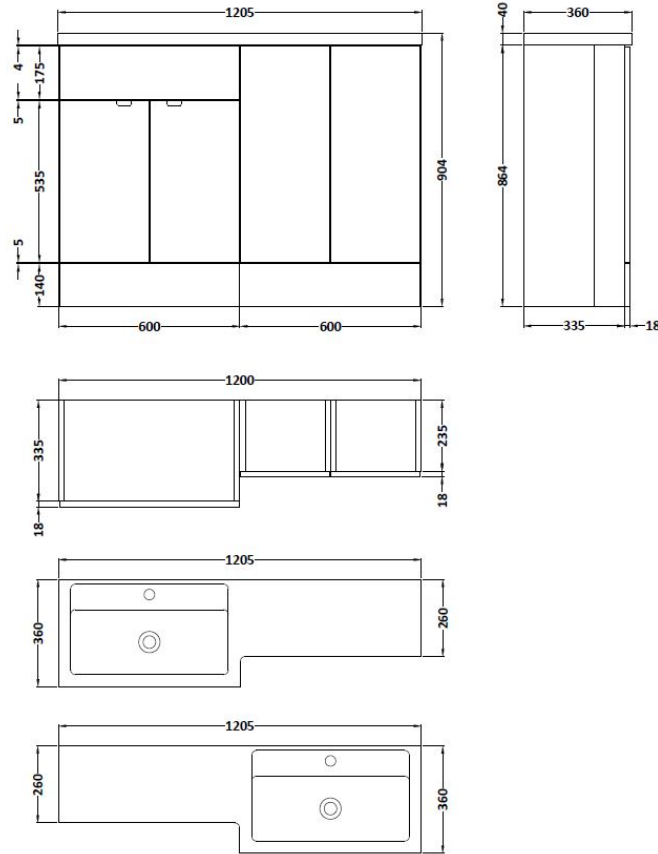

Sales Code: CBI512

Description: 1200mm Combination - Fd Option 2 - Rh

Packaging Details

Barcode: 5055275887707

Sales Code: OFF508

Description: 600 Vanity Unit (355mm Deep)

Product Dimensions

Height (mm):	864
Width (mm):	600
Depth (mm):	355
Nett Weight (kg):	20.5

Packaging Dimensions

Height (mm):	375
Width (mm):	620
Depth (mm):	900
Gross Weight (kg):	21

Packaging Data

Box Colour:	Brown Cardboard Box
Box Qty:	1
Label Size:	100 x 50
Label Colour:	White Label
Label Qty:	2

Sales Code: OFF581

Description: 300 Base Unit (255mm Deep)

Product Dimensions

Height (mm):	864
Width (mm):	300
Depth (mm):	255
Nett Weight (kg):	11

Packaging Dimensions

Height (mm):	290
Width (mm):	325
Depth (mm):	875
Gross Weight (kg):	11.5

Sales Code: PMB414R

Description: 1200 L Shaped Polymarble Basin Rh

Product Dimensions

Height (mm):	135
Width (mm):	1203
Depth (mm):	355
Nett Weight (kg):	17

Packaging Dimensions

Height (mm):	190
Width (mm):	420
Depth (mm):	1260
Gross Weight (kg):	17