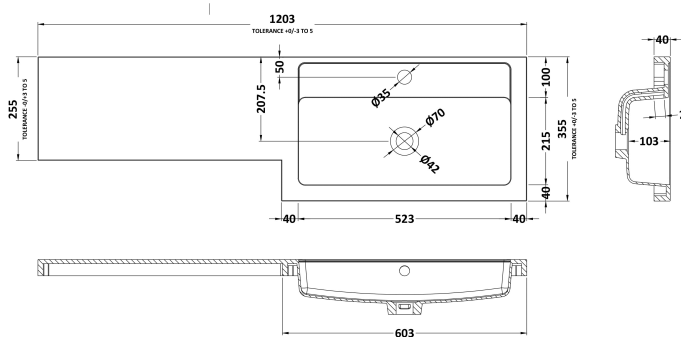

Packaging Dimensions

Height (mm):	375
Width (mm):	620
Depth (mm):	900
Gross Weight (kg):	21

Packaging Data

Box Colour:	Brown Cardboard Box
Box Qty:	1
Label Size:	100 x 50
Label Colour:	White Label
Label Qty:	2

Sales Code: OFF581

Description: 300 Base Unit (255mm Deep)

Product Dimensions

Height (mm):	864
Width (mm):	300
Depth (mm):	255
Nett Weight (kg):	11

Packaging Dimensions

Height (mm):	290
Width (mm):	325
Depth (mm):	875
Gross Weight (kg):	11.5

Packaging Data

Box Colour:	Brown Cardboard Box
Box Qty:	1
Label Size:	100 x 50
Label Colour:	White Label
Label Qty:	2

Outer Box Dimensions (If Applicable)

Height (mm):	
Width (mm):	
Depth (mm):	
Gross Weight (kg):	
Barcode:	5055275820063

Sales Code: PMB414R

Description: 1200 L Shaped Polymarble Basin Rh

Product Dimensions

Height (mm):	135
Width (mm):	1203
Depth (mm):	355
Nett Weight (kg):	17

Packaging Dimensions

Height (mm):	190
Width (mm):	420
Depth (mm):	1260
Gross Weight (kg):	17