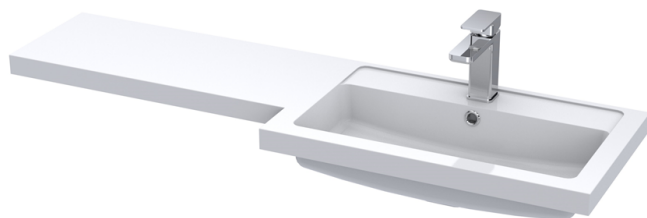

Sales Code: CBI512

Description: 1200mm Combination - Fd Option 2 - Rh

Packaging Details

Barcode: 5055275887707

Sales Code: OFF508

Description: 600 Vanity Unit (355mm Deep)

Product Dimensions

Height (mm):	864
Width (mm):	600
Depth (mm):	355
Nett Weight (kg):	20.5

Sales Code: OFF581

Description: 300 Base Unit (255mm Deep)

Product Dimensions

Height (mm):	864
Width (mm):	300
Depth (mm):	255
Nett Weight (kg):	11

Packaging Dimensions

Height (mm):	290
Width (mm):	325
Depth (mm):	875
Gross Weight (kg):	11.5

Product Details

Country of Origin:	United Kingdom
Fitting Instruction:	No
CE Certification:	N/A
FSC Certified Materials:	Yes
Colour:	Brown Grey Avola
Construction Method:	Cam & Wood Dowel
Construction Type:	Rigid
Cabinet Finish:	MFC Textured Woodgrain
Fascia Finish:	MFC Textured Woodgrain
Cabinet Thickness (mm):	18
Fascia Thickness (mm):	18
Drawer Included:	No
Drawer Type:	Not Applicable
No of Shelves:	1
Hinge Type:	95 Degree Clip-On Soft Close
Hinge Included:	Yes
Adjustable Legs:	No
Fixings Included:	Yes
Handle Style:	Contemporary
Waste Shroud:	No
Handle Included:	Yes
Handle Type:	Wrapover

Sales Code: PMB414R

Description: 1200 L Shaped Polymarble Basin Rh

Product Dimensions

Height (mm):	135
Width (mm):	1203
Depth (mm):	355
Nett Weight (kg):	17

Packaging Dimensions

Height (mm):	190
Width (mm):	420
Depth (mm):	1260
Gross Weight (kg):	17