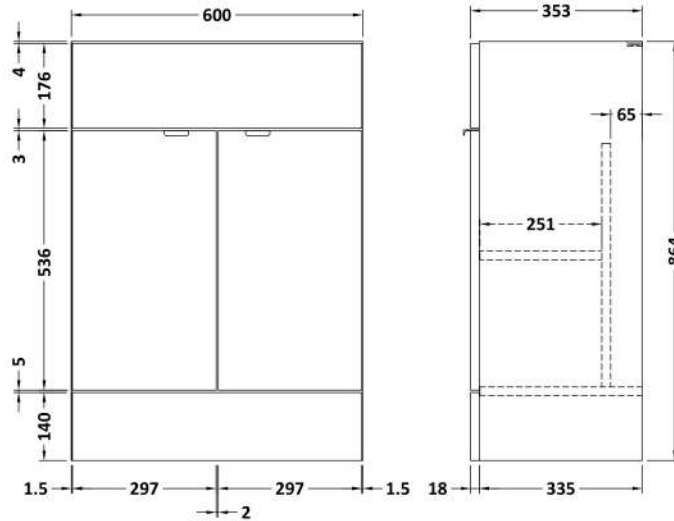

Sales Code: CBI512

Description: 1200mm Combination - Fd Option 2 - Rh

Packaging Details

Barcode: 5055275887707

Sales Code: OFF508

Description: 600 Vanity Unit (355mm Deep)

Product Dimensions

Height (mm):	864
Width (mm):	600
Depth (mm):	355
Nett Weight (kg):	20.5

Packaging Dimensions

Height (mm):	375
Width (mm):	620
Depth (mm):	900
Gross Weight (kg):	21

Packaging Data

Box Colour:	Brown Cardboard Box
Box Qty:	1
Label Size:	100 x 50
Label Colour:	White Label
Label Qty:	2

Sales Code: OFF581

Description: 300 Base Unit (255mm Deep)

Product Dimensions

Height (mm):	864
Width (mm):	300
Depth (mm):	255
Nett Weight (kg):	11

Packaging Dimensions

Height (mm):	290
Width (mm):	325
Depth (mm):	875
Gross Weight (kg):	11.5

Sales Code: PMB414R

Description: 1200 L Shaped Polymarble Basin Rh

Product Dimensions

Height (mm):	135
Width (mm):	1203
Depth (mm):	355
Nett Weight (kg):	17

Packaging Dimensions

Height (mm):	190
Width (mm):	420
Depth (mm):	1260
Gross Weight (kg):	17