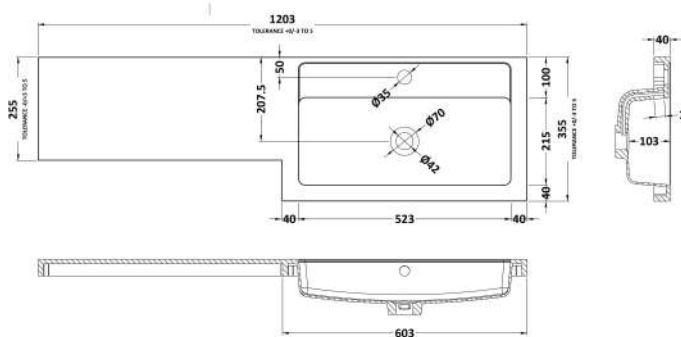

Packaging Dimensions

Height (mm):	375
Width (mm):	620
Depth (mm):	900
Gross Weight (kg):	21

Packaging Data

Box Colour:	Brown Cardboard Box
Box Qty:	1
Label Size:	100 x 50
Label Colour:	White Label
Label Qty:	2

Sales Code: OFF581

Description: 300 Base Unit (255mm Deep)

Product Dimensions

Height (mm):	864
Width (mm):	300
Depth (mm):	255
Nett Weight (kg):	11

Packaging Dimensions

Height (mm):	290
Width (mm):	325
Depth (mm):	875
Gross Weight (kg):	11.5

Packaging Data

Box Colour:	Brown Cardboard Box
Box Qty:	1
Label Size:	100 x 50
Label Colour:	White Label
Label Qty:	2

Outer Box Dimensions (If Applicable)

Height (mm):	
Width (mm):	
Depth (mm):	
Gross Weight (kg):	
Barcode:	5055275820063

Sales Code: PMB414R

Description: 1200 L Shaped Polymarble Basin Rh

Product Dimensions

Height (mm):	135
Width (mm):	1203
Depth (mm):	355
Nett Weight (kg):	17

Packaging Dimensions

Height (mm):	190
Width (mm):	420
Depth (mm):	1260
Gross Weight (kg):	17