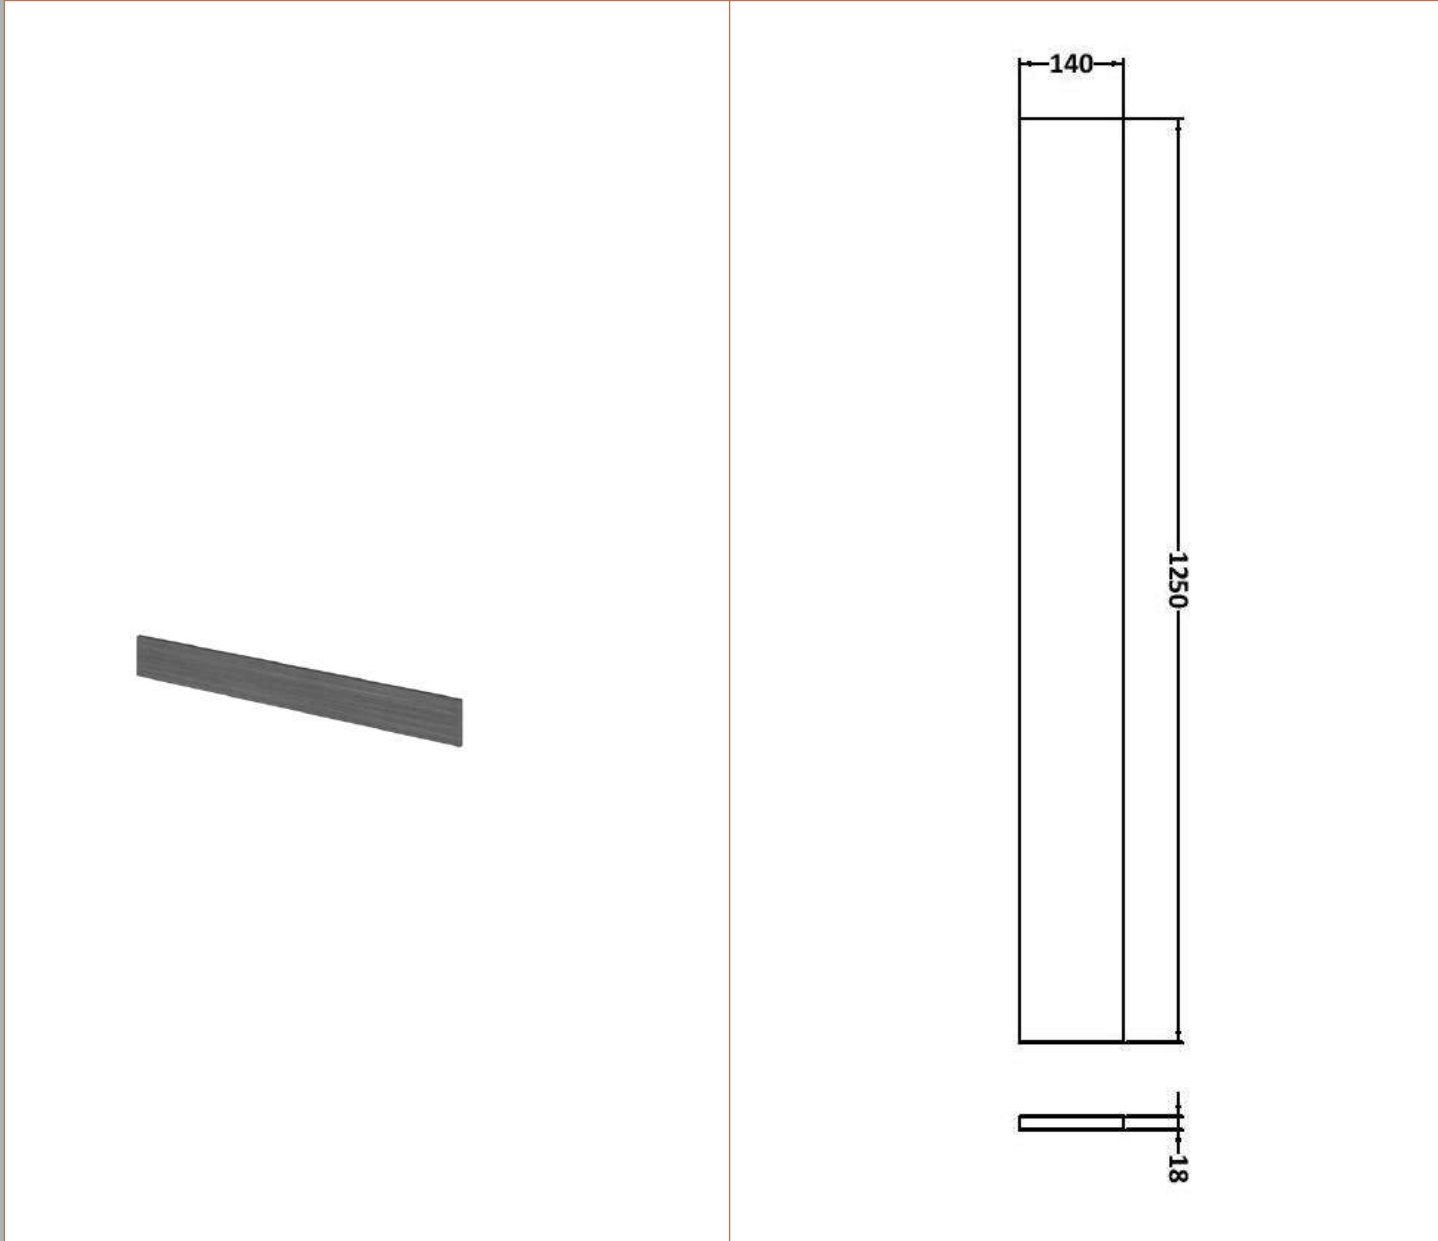

Sales Code: CBI512

Description: 1200mm Combination - Fd Option 2 - Rh

Packaging Details

Barcode: 5055275887707

Sales Code: OFF508

Description: 600 Vanity Unit (355mm Deep)

Product Dimensions

Height (mm):	864
Width (mm):	600
Depth (mm):	355
Nett Weight (kg):	20.5

Sales Code: OFF581

Description: 300 Base Unit (255mm Deep)

Product Dimensions

Height (mm):	864
Width (mm):	300
Depth (mm):	255
Nett Weight (kg):	11

Packaging Dimensions

Height (mm):	290
Width (mm):	325
Depth (mm):	875
Gross Weight (kg):	11.5

Sales Code: PMB414R

Description: 1200 L Shaped Polymarble Basin Rh

Product Dimensions

Height (mm):	135
Width (mm):	1203
Depth (mm):	355
Nett Weight (kg):	17

Packaging Dimensions

Height (mm):	190
Width (mm):	420
Depth (mm):	1260
Gross Weight (kg):	17

Basins: Tap Hole: One Taphole Chain Stay Hole: No
 Template: Not Required Waste Type Req: Slotted
 Overflow Inc: Yes Overflow Cover: Yes
 Inner Bowl Depth (mm): 103mm

Sales Code: OFF591

Description: 1.25M Continuous Plinth (1250X140x18mm)