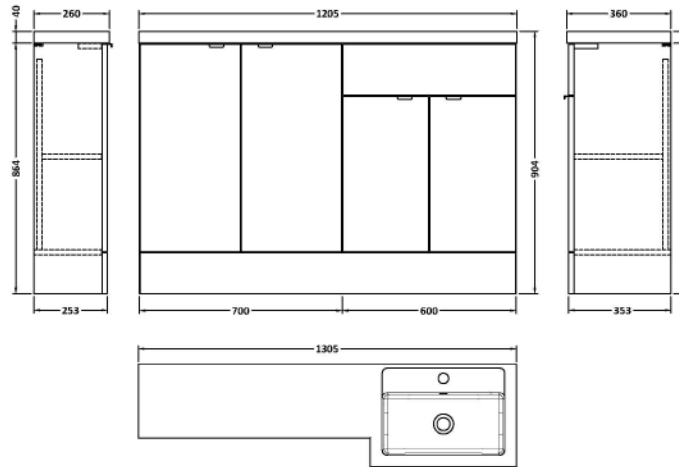

Sales Code: CBI512

Description: 1200mm Combination - Fd Option 2 - Rh

Packaging Details

Barcode: 5055275887707

Sales Code: OFF508

Description: 600 Vanity Unit (355mm Deep)

Product Dimensions

Height (mm):	864
Width (mm):	600
Depth (mm):	355
Nett Weight (kg):	20.5

Packaging Dimensions

Height (mm):	375
Width (mm):	620
Depth (mm):	900
Gross Weight (kg):	21

Packaging Data

Box Colour:	Brown Cardboard Box
Box Qty:	1
Label Size:	100 x 50
Label Colour:	White Label
Label Qty:	2

Sales Code: OFF581

Description: 300 Base Unit (255mm Deep)

Product Dimensions

Height (mm):	864
Width (mm):	300
Depth (mm):	255
Nett Weight (kg):	11

Packaging Dimensions

Height (mm):	290
Width (mm):	325
Depth (mm):	875
Gross Weight (kg):	11.5

Sales Code: PMB414R

Description: 1200 L Shaped Polymarble Basin Rh

Product Dimensions

Height (mm):	135
Width (mm):	1203
Depth (mm):	355
Nett Weight (kg):	17

Packaging Dimensions

Height (mm):	190
Width (mm):	420
Depth (mm):	1260
Gross Weight (kg):	17