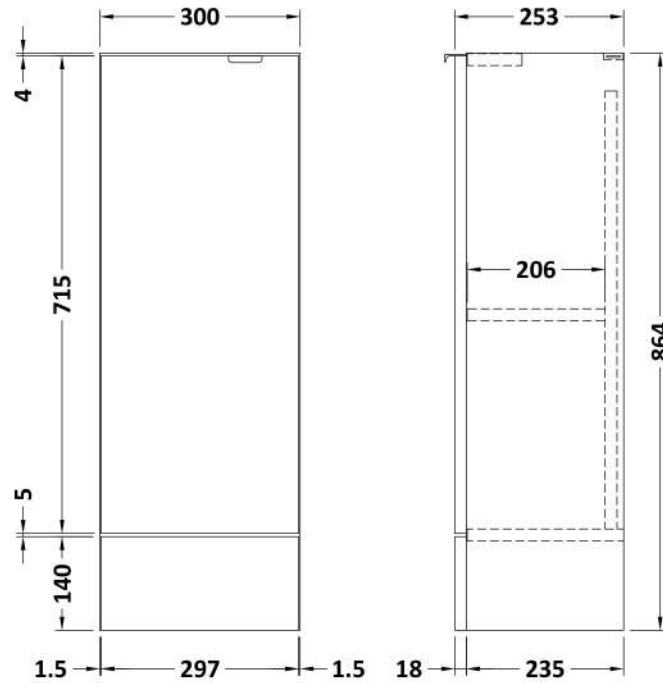

Packaging Dimensions

Height (mm):	375
Width (mm):	620
Depth (mm):	900
Gross Weight (kg):	21

Packaging Data

Box Colour:	Brown Cardboard Box
Box Qty:	1
Label Size:	100 x 50
Label Colour:	White Label
Label Qty:	2

Sales Code: OFF581

Description: 300 Base Unit (255mm Deep)

Product Dimensions

Height (mm):	864
Width (mm):	300
Depth (mm):	255
Nett Weight (kg):	11

Packaging Dimensions

Height (mm):	290
Width (mm):	325
Depth (mm):	875
Gross Weight (kg):	11.5

Packaging Data

Box Colour:	Brown Cardboard Box
Box Qty:	1
Label Size:	100 x 50
Label Colour:	White Label
Label Qty:	2

Outer Box Dimensions (If Applicable)

Height (mm):	
Width (mm):	
Depth (mm):	
Gross Weight (kg):	
Barcode:	5055275820063

Sales Code: PMB414R

Description: 1200 L Shaped Polymarble Basin Rh

Product Dimensions

Height (mm):	135
Width (mm):	1203
Depth (mm):	355
Nett Weight (kg):	17

Packaging Dimensions

Height (mm):	190
Width (mm):	420
Depth (mm):	1260
Gross Weight (kg):	17