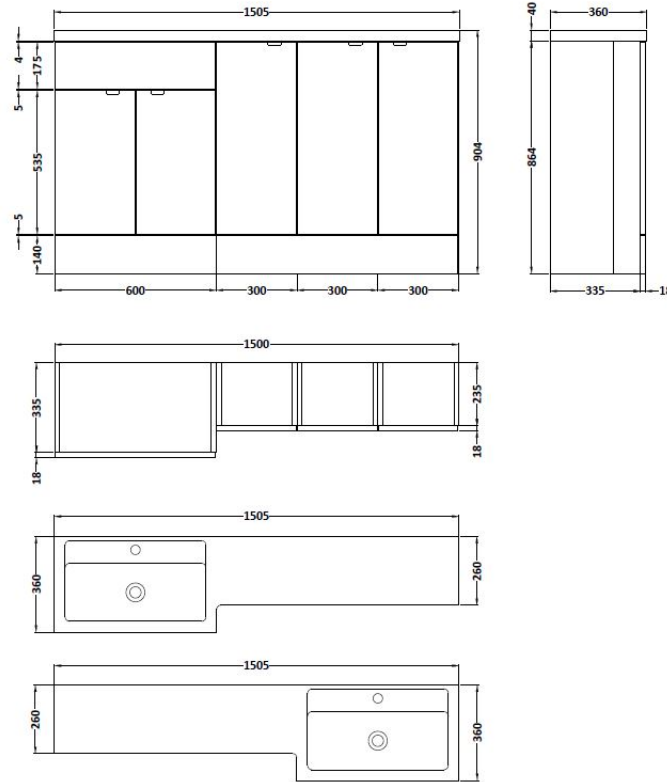

Sales Code: CBI517

Description: 1500mm Combination - Fd Option 3 - Lh

Packaging Details

Barcode: 5055275887752

Sales Code: OFF508

Description: 600 Vanity Unit (355mm Deep)

Product Dimensions

Height (mm):	864
Width (mm):	600
Depth (mm):	355
Nett Weight (kg):	20.5

Packaging Dimensions

Height (mm):	375
Width (mm):	620
Depth (mm):	900
Gross Weight (kg):	21

Packaging Data

Box Colour:	Brown Cardboard Box
Box Qty:	1
Label Size:	100 x 50
Label Colour:	White Label
Label Qty:	2

Outer Box Dimensions (If Applicable)

Height (mm):	
Width (mm):	
Depth (mm):	
Gross Weight (kg):	
Barcode:	5055275820209

Product Details

Country of Origin:	United Kingdom
Fitting Instruction:	No
CE Certification:	N/A
FSC Certified Materials:	Yes
Colour:	Brown Grey Avola
Construction Method:	Cam & Wood Dowel
Construction Type:	Rigid
Cabinet Finish:	MFC Textured Woodgrain
Fascia Finish:	MFC Textured Woodgrain
Cabinet Thickness (mm):	18
Fascia Thickness (mm):	18
Drawer Included:	No
Drawer Type:	Not Applicable
No of Shelves:	1
Hinge Type:	95 Degree Clip-On Soft Close
Hinge Included:	Yes
Adjustable Legs:	No
Fixings Included:	Yes
Handle Style:	Contemporary
Waste Shroud:	No
Handle Included:	Yes
Handle Type:	Wrapover

Sales Code: OFF581

Description: 300 Base Unit (255mm Deep)

Product Dimensions

Height (mm):	864
Width (mm):	300
Depth (mm):	255
Nett Weight (kg):	11

Packaging Dimensions

Height (mm):	290
Width (mm):	325
Depth (mm):	875
Gross Weight (kg):	11.5