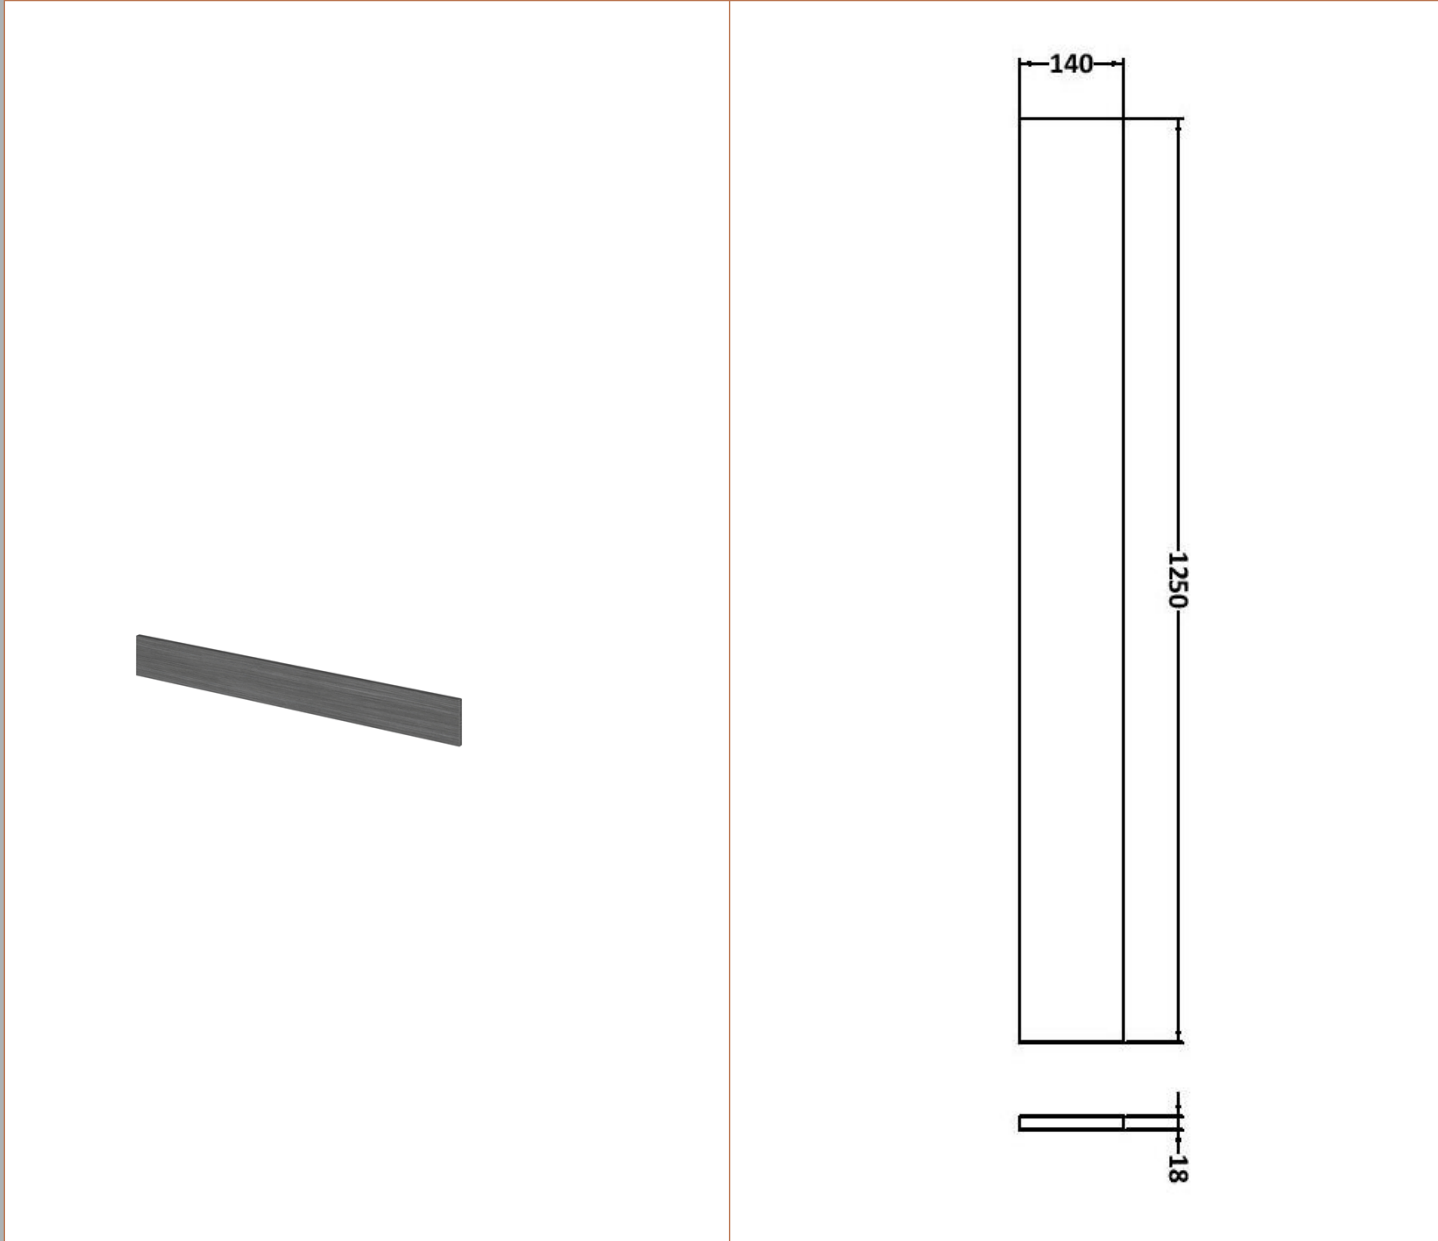

Sales Code: OFF581

Description: 300 Base Unit (255mm Deep)

Product Dimensions

Height (mm):	864
Width (mm):	300
Depth (mm):	255
Nett Weight (kg):	11

Packaging Dimensions

Height (mm):	290
Width (mm):	325
Depth (mm):	875
Gross Weight (kg):	11.5

Packaging Data

Box Colour:	Brown Cardboard Box
Box Qty:	1
Label Size:	100 x 50
Label Colour:	White Label
Label Qty:	2

Outer Box Dimensions (If Applicable)

Height (mm):	
Width (mm):	
Depth (mm):	
Gross Weight (kg):	
Barcode:	5055275820063

Sales Code: OFF591

Description: 1.25M Continuous Plinth (1250X140x18mm)

Product Dimensions

Height (mm):	1250
Width (mm):	145
Depth (mm):	18
Nett Weight (kg):	2

Packaging Dimensions

Height (mm):	20
Width (mm):	150
Depth (mm):	1260
Gross Weight (kg):	2

Sales Code: PMB415L

Description: 1500 L Shaped Polymarble Basin Lh

Product Dimensions

Height (mm):	135
Width (mm):	1503
Depth (mm):	355
Nett Weight (kg):	21

Packaging Dimensions

Height (mm):	190
Width (mm):	420
Depth (mm):	1570
Gross Weight (kg):	21