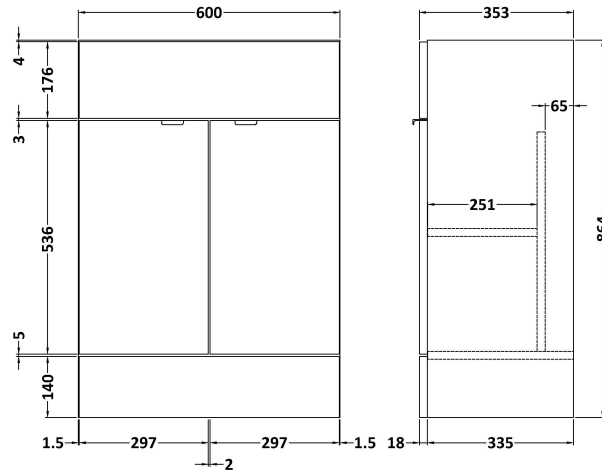

Sales Code: CBI517

Description: 1500mm Combination - Fd Option 3 - Lh

Packaging Details

Barcode: 5055275887752

Sales Code: OFF508

Description: 600 Vanity Unit (355mm Deep)

Product Dimensions

Height (mm):	864
Width (mm):	600
Depth (mm):	355
Nett Weight (kg):	20.5

Packaging Dimensions

Height (mm):	375
Width (mm):	620
Depth (mm):	900
Gross Weight (kg):	21

Packaging Data

Box Colour:	Brown Cardboard Box
Box Qty:	1
Label Size:	100 x 50
Label Colour:	White Label
Label Qty:	2

Sales Code: OFF581

Description: 300 Base Unit (255mm Deep)

Product Dimensions

Height (mm):	864
Width (mm):	300
Depth (mm):	255
Nett Weight (kg):	11

Packaging Dimensions

Height (mm):	290
Width (mm):	325
Depth (mm):	875
Gross Weight (kg):	11.5

Sales Code: PMB415L

Description: 1500 L Shaped Polymarble Basin Lh

Product Dimensions

Height (mm):	135
Width (mm):	1503
Depth (mm):	355
Nett Weight (kg):	21

Packaging Dimensions

Height (mm):	190
Width (mm):	420
Depth (mm):	1570
Gross Weight (kg):	21