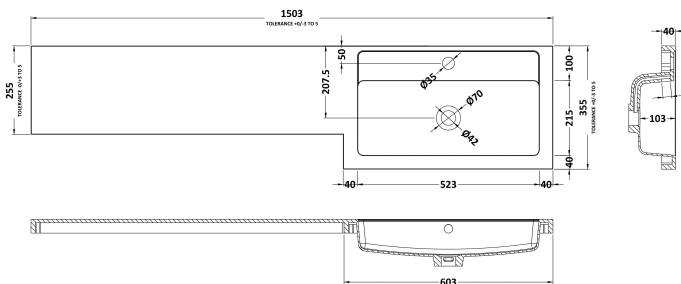

Sales Code: OFF581

Description: 300 Base Unit (255mm Deep)

Product Dimensions

Height (mm):	864
Width (mm):	300
Depth (mm):	255
Nett Weight (kg):	11

Packaging Dimensions

Height (mm):	290
Width (mm):	325
Depth (mm):	875
Gross Weight (kg):	11.5

Sales Code: OFF591

Description: 1.25M Continuous Plinth (1250X140x18mm)

Product Dimensions

Height (mm):	1250
Width (mm):	145
Depth (mm):	18
Nett Weight (kg):	2

Packaging Dimensions

Height (mm):	20
Width (mm):	150
Depth (mm):	1260
Gross Weight (kg):	2

Packaging Data

Box Colour:	Brown Cardboard Box
Box Qty:	1
Label Size:	100 x 50
Label Colour:	White Label
Label Qty:	2

Outer Box Dimensions (If Applicable)

Height (mm):	
Width (mm):	
Depth (mm):	
Gross Weight (kg):	
Barcode:	5055275828380

Sales Code: PMB415L

Description: 1500 L Shaped Polymarble Basin Lh

Product Dimensions

Height (mm):	135
Width (mm):	1503
Depth (mm):	355
Nett Weight (kg):	21

Packaging Dimensions

Height (mm):	190
Width (mm):	420
Depth (mm):	1570
Gross Weight (kg):	21