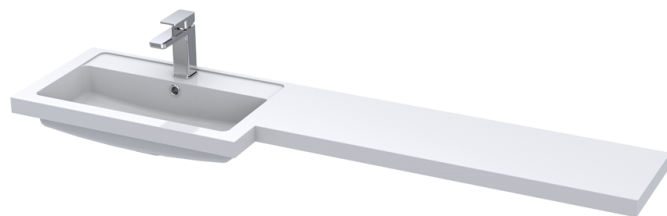

Sales Code: PMB415L

Description: 1500 L Shaped Polymarble Basin Lh

Product Dimensions

Height (mm):	135
Width (mm):	1503
Depth (mm):	355
Nett Weight (kg):	21

Packaging Dimensions

Height (mm):	190
Width (mm):	420
Depth (mm):	1570
Gross Weight (kg):	21

Packaging Data

Box Colour:	Brown Cardboard Box - Printed
Box Qty:	1
Label Size:	100 x 50
Label Colour:	White Label
Label Qty:	2

Outer Box Dimensions (If Applicable)

Height (mm):	
Width (mm):	
Depth (mm):	
Gross Weight (kg):	
Barcode:	5055275812495

Product Details

Country of Origin:	China
Fitting Instruction:	No
Certification:	CE: No WRAS: N/A WRAS No: N/A
Product Material:	Polymarble
Fixing Supplied:	No

Pans/Bidets: Trap Style: Not Applicable Includes Seat: Not Applicable

Seats: Seat Type: Not Applicable Material: Not Applicable
Function: Not Applicable Hinge Type: Not Applicable
Hinge Material: Not Applicable

Cisterns: Operating Type: Not Applicable Fittings: Not Applicable
Lever Type: Not Applicable

Basins: Tap Hole: One Taphole Chain Stay Hole: No
Template: Not Required Waste Type Req: Slotted
Overflow Inc: Yes Overflow Cover: Yes
Inner Bowl Depth (mm): 103mm