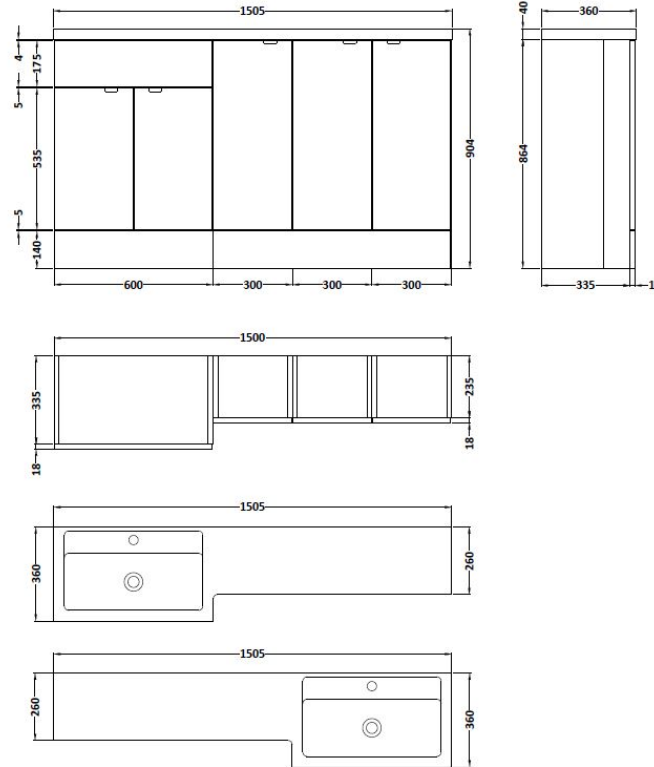

Sales Code: CBI518

Description: 1500mm Combination - Fd Option 3 - Rh

Packaging Details

Barcode: 5055275887769

Sales Code: OFF508

Description: 600 Vanity Unit (355mm Deep)

Product Dimensions

Height (mm):	864
Width (mm):	600
Depth (mm):	355
Nett Weight (kg):	20.5

Packaging Dimensions

Height (mm):	375
Width (mm):	620
Depth (mm):	900
Gross Weight (kg):	21

Packaging Data

Box Colour:	Brown Cardboard Box
Box Qty:	1
Label Size:	100 x 50
Label Colour:	White Label
Label Qty:	2

Sales Code: OFF581

Description: 300 Base Unit (255mm Deep)

Product Dimensions

Height (mm):	864
Width (mm):	300
Depth (mm):	255
Nett Weight (kg):	11

Packaging Dimensions

Height (mm):	290
Width (mm):	325
Depth (mm):	875
Gross Weight (kg):	11.5

Sales Code: PMB415R

Description: 1500 L Shaped Polymarble Basin Rh

Product Dimensions

Height (mm):	135
Width (mm):	1503
Depth (mm):	355
Nett Weight (kg):	21

Packaging Dimensions

Height (mm):	190
Width (mm):	420
Depth (mm):	1570
Gross Weight (kg):	21