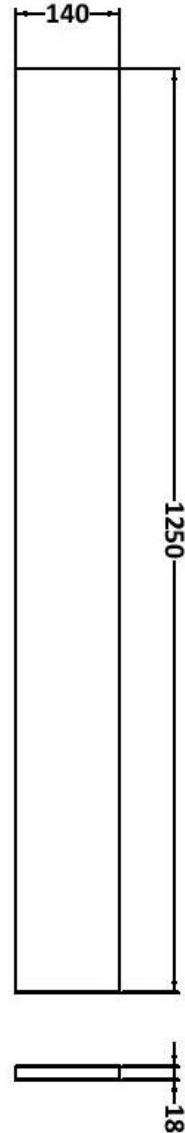

Sales Code: CBI518

Description: 1500mm Combination - Fd Option 3 - Rh

Packaging Details

Barcode: 5055275887769

Sales Code: OFF508

Description: 600 Vanity Unit (355mm Deep)

Product Dimensions

Height (mm):	864
Width (mm):	600
Depth (mm):	355
Nett Weight (kg):	20.5

Sales Code: OFF581

Description: 300 Base Unit (255mm Deep)

Product Dimensions

Height (mm):	864
Width (mm):	300
Depth (mm):	255
Nett Weight (kg):	11

Packaging Dimensions

Height (mm):	290
Width (mm):	325
Depth (mm):	875
Gross Weight (kg):	11.5

Packaging Data

Box Colour:	Brown Cardboard Box
Box Qty:	1
Label Size:	100 x 50
Label Colour:	White Label
Label Qty:	2

Outer Box Dimensions (If Applicable)

Height (mm):	
Width (mm):	
Depth (mm):	
Gross Weight (kg):	
Barcode:	5055275820063

Sales Code: OFF591

Description: 1.25M Continuous Plinth (1250X140x18mm)

Product Dimensions

Height (mm):	1250
Width (mm):	145
Depth (mm):	18
Nett Weight (kg):	2

Packaging Dimensions

Height (mm):	20
Width (mm):	150
Depth (mm):	1260
Gross Weight (kg):	2