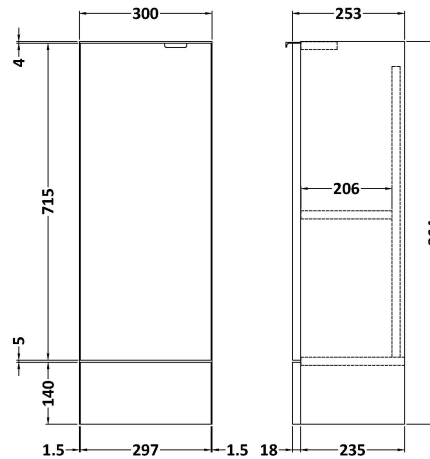

Packaging Dimensions

Height (mm):	375
Width (mm):	620
Depth (mm):	900
Gross Weight (kg):	21

Packaging Data

Box Colour:	Brown Cardboard Box
Box Qty:	1
Label Size:	100 x 50
Label Colour:	White Label
Label Qty:	2

Sales Code: OFF581

Description: 300 Base Unit (255mm Deep)

Product Dimensions

Height (mm):	864
Width (mm):	300
Depth (mm):	255
Nett Weight (kg):	11

Packaging Dimensions

Height (mm):	290
Width (mm):	325
Depth (mm):	875
Gross Weight (kg):	11.5

Packaging Data

Box Colour:	Brown Cardboard Box
Box Qty:	1
Label Size:	100 x 50
Label Colour:	White Label
Label Qty:	2

Outer Box Dimensions (If Applicable)

Height (mm):	
Width (mm):	
Depth (mm):	
Gross Weight (kg):	
Barcode:	5055275820063

Sales Code: OFF591

Description: 1.25M Continuous Plinth (1250X140x18mm)

Product Dimensions

Height (mm):	1250
Width (mm):	145
Depth (mm):	18
Nett Weight (kg):	2

Packaging Dimensions

Height (mm):	20
Width (mm):	150
Depth (mm):	1260
Gross Weight (kg):	2