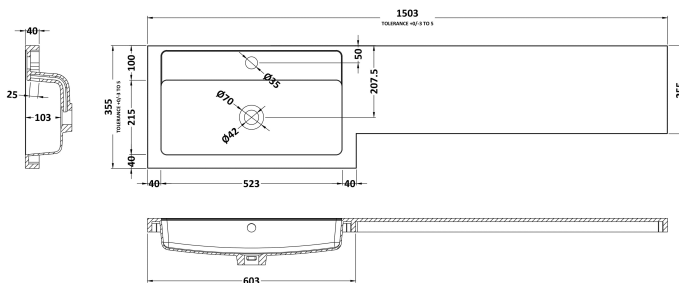

Sales Code: OFF581

Description: 300 Base Unit (255mm Deep)

Product Dimensions

Height (mm):	864
Width (mm):	300
Depth (mm):	255
Nett Weight (kg):	11

Packaging Dimensions

Height (mm):	290
Width (mm):	325
Depth (mm):	875
Gross Weight (kg):	11.5

Sales Code: OFF591

Description: 1.25M Continuous Plinth (1250X140x18mm)

Product Dimensions

Height (mm):	1250
Width (mm):	145
Depth (mm):	18
Nett Weight (kg):	2

Packaging Dimensions

Height (mm):	20
Width (mm):	150
Depth (mm):	1260
Gross Weight (kg):	2

Packaging Data

Box Colour:	Brown Cardboard Box
Box Qty:	1
Label Size:	100 x 50
Label Colour:	White Label
Label Qty:	2

Outer Box Dimensions (If Applicable)

Height (mm):	
Width (mm):	
Depth (mm):	
Gross Weight (kg):	
Barcode:	5055275828380

Sales Code: PMB415R

Description: 1500 L Shaped Polymarble Basin Rh

Product Dimensions

Height (mm):	135
Width (mm):	1503
Depth (mm):	355
Nett Weight (kg):	21

Packaging Dimensions

Height (mm):	190
Width (mm):	420
Depth (mm):	1570
Gross Weight (kg):	21