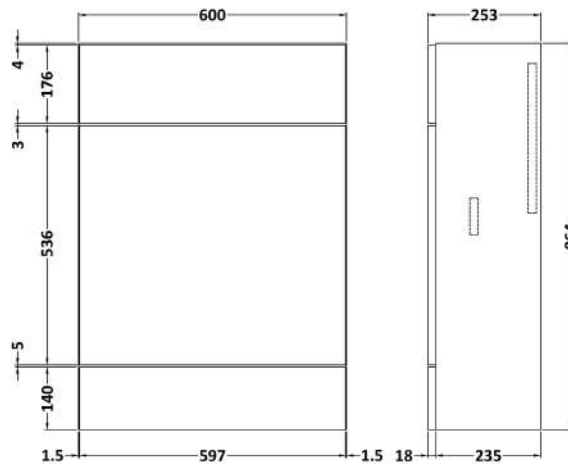

Sales Code: CBI519A

Description: 600 Wc Unit (255mm Deep)

Packaging Details

Barcode: 5056462603254

Sales Code: OFF547

Description: 600 Wc Unit (255mm Deep)

Product Dimensions

Height (mm):	864
Width (mm):	600
Depth (mm):	255
Nett Weight (kg):	14

Packaging Dimensions

Height (mm):	290
Width (mm):	625
Depth (mm):	875
Gross Weight (kg):	14.5

Packaging Data

Box Colour:	Brown Cardboard Box
Box Qty:	1
Label Size:	100 x 50
Label Colour:	White Label
Label Qty:	2

Sales Code: OFF542

Description: 600 Wc Unit Top 605X260

Product Dimensions

Height (mm):	18
Width (mm):	605
Depth (mm):	260
Nett Weight (kg):	2.5

Packaging Dimensions

Height (mm):	25
Width (mm):	625
Depth (mm):	280
Gross Weight (kg):	2.5

Packaging Data

Box Colour:	Brown Cardboard Box
Box Qty:	1
Label Size:	50 x 100
Label Colour:	White Label
Label Qty:	2

Outer Box Dimensions (If Applicable)

Height (mm):	
Width (mm):	
Depth (mm):	
Gross Weight (kg):	
Barcode:	5056211874560