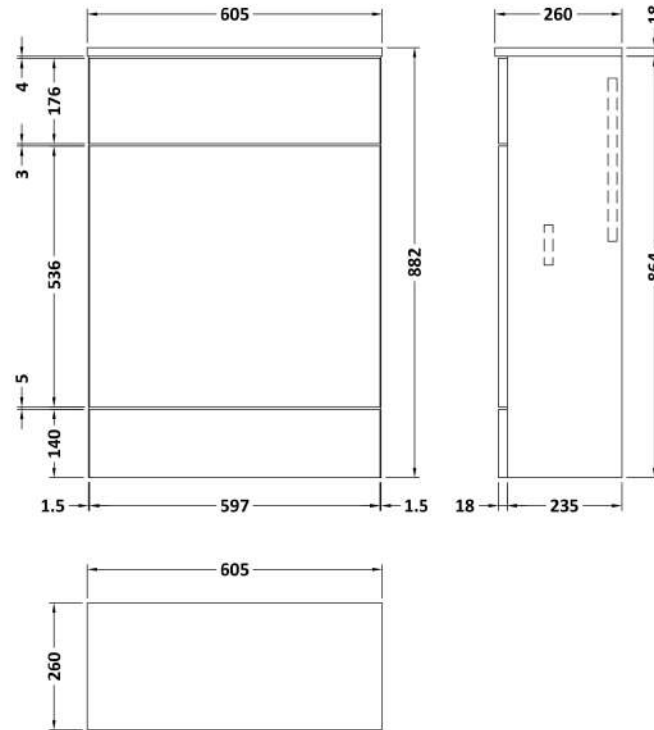

Sales Code: CBI519A

Description: 600 Wc Unit (255mm Deep)

Packaging Details

Barcode: 5056462603254

Sales Code: OFF547

Description: 600 Wc Unit (255mm Deep)

Product Dimensions

Height (mm):	864
Width (mm):	600
Depth (mm):	255
Nett Weight (kg):	14

Packaging Dimensions

Height (mm):	290
Width (mm):	625
Depth (mm):	875
Gross Weight (kg):	14.5

Packaging Data

Box Colour:	Brown Cardboard Box
Box Qty:	1
Label Size:	100 x 50
Label Colour:	White Label
Label Qty:	2

Outer Box Dimensions (If Applicable)

Height (mm):	
Width (mm):	
Depth (mm):	
Gross Weight (kg):	
Barcode:	5055275820049

Product Details

Country of Origin:	United Kingdom
Fitting Instruction:	No
CE & UKCA:	N/A
FSC Certified Materials:	Yes
Colour:	Anthracite Woodgrain
Construction Method:	Cam & Wood Dowel
Construction Type:	Rigid
Cabinet Finish:	MFC Textured Woodgrain
Fascia Finish:	MFC Textured Woodgrain
Cabinet Thickness (mm):	18
Fascia Thickness (mm):	18
Drawer Included:	No
Drawer Type:	Not Applicable
No of Shelves:	0
Hinge Type:	Not Applicable
Hinge Included:	No
Adjustable Legs:	No
Fixings Included:	Yes
Handle Style:	Not Applicable
Waste Shroud:	No
Handle Included:	No
Handle Type:	Not Applicable

Sales Code: OFF542

Description: 600 Wc Unit Top 605X260

Product Dimensions

Height (mm):	18
Width (mm):	605
Depth (mm):	260
Nett Weight (kg):	2.5

Packaging Dimensions

Height (mm):	25
Width (mm):	625
Depth (mm):	280
Gross Weight (kg):	2.5