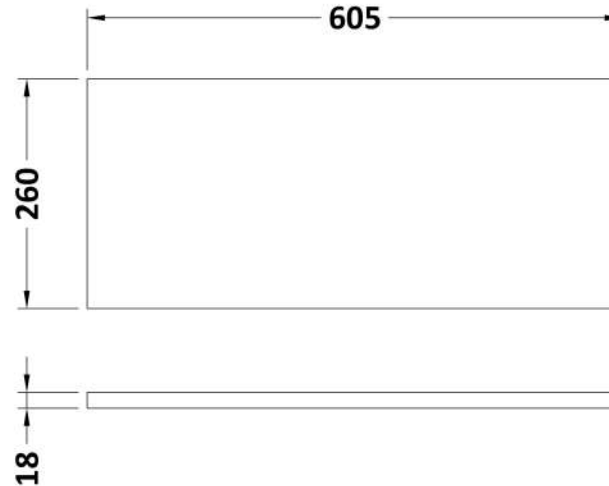

Sales Code: CBI519A

Description: 600 Wc Unit (255mm Deep)

Packaging Details

Barcode: 5056462603254

Sales Code: OFF547

Description: 600 Wc Unit (255mm Deep)

Product Dimensions

Height (mm):	864
Width (mm):	600
Depth (mm):	255
Nett Weight (kg):	14

Packaging Dimensions

Height (mm):	290
Width (mm):	625
Depth (mm):	875
Gross Weight (kg):	14.5

Packaging Data

Box Colour:	Brown Cardboard Box
Box Qty:	1
Label Size:	100 x 50
Label Colour:	White Label
Label Qty:	2

Sales Code: OFF542

Description: 600 Wc Unit Top 605X260

Product Dimensions

Height (mm):	18
Width (mm):	605
Depth (mm):	260
Nett Weight (kg):	2.5

Packaging Dimensions

Height (mm):	25
Width (mm):	625
Depth (mm):	280
Gross Weight (kg):	2.5

Packaging Data

Box Colour:	Brown Cardboard Box
Box Qty:	1
Label Size:	50 x 100
Label Colour:	White Label
Label Qty:	2

Outer Box Dimensions (If Applicable)

Height (mm):	
Width (mm):	
Depth (mm):	
Gross Weight (kg):	
Barcode:	5056211874560