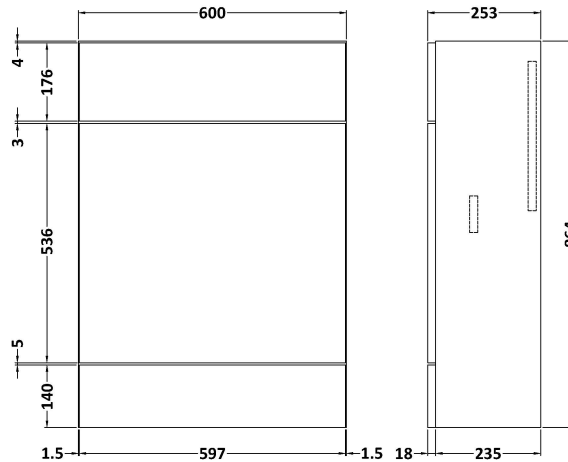

Sales Code: CBI519

Description: 600mm Compact Wc Unit & Polymarble Top

Packaging Details

Barcode: 5055275887776

Sales Code: OFF547

Description: 600 Wc Unit (255mm Deep)

Product Dimensions

Height (mm):	864
Width (mm):	600
Depth (mm):	255
Nett Weight (kg):	14

Packaging Dimensions

Height (mm):	290
Width (mm):	625
Depth (mm):	875
Gross Weight (kg):	14.5

Packaging Data

Box Colour:	Brown Cardboard Box
Box Qty:	1
Label Size:	100 x 50
Label Colour:	White Label
Label Qty:	2

Outer Box Dimensions (If Applicable)

Height (mm):	
Width (mm):	
Depth (mm):	
Gross Weight (kg):	
Barcode:	5055275820049

Product Details

Country of Origin:	United Kingdom
Fitting Instruction:	No
CE Certification:	N/A
FSC Certified Materials:	Yes
Colour:	Brown Grey Avola
Construction Method:	Cam & Wood Dowel
Construction Type:	Rigid
Cabinet Finish:	MFC Textured Woodgrain
Fascia Finish:	MFC Textured Woodgrain
Cabinet Thickness (mm):	18
Fascia Thickness (mm):	18
Drawer Included:	No
Drawer Type:	Not Applicable
No of Shelves:	0
Hinge Type:	Not Applicable
Hinge Included:	No
Adjustable Legs:	No
Fixings Included:	Yes
Handle Style:	Not Applicable
Waste Shroud:	No
Handle Included:	No
Handle Type:	Not Applicable

Sales Code: PMB443

Description: 600 Wc Unit Top 600X255

Product Dimensions

Height (mm):	40
Width (mm):	603
Depth (mm):	255
Nett Weight (kg):	6.5

Packaging Dimensions

Height (mm):	90
Width (mm):	335
Depth (mm):	670
Gross Weight (kg):	6.5