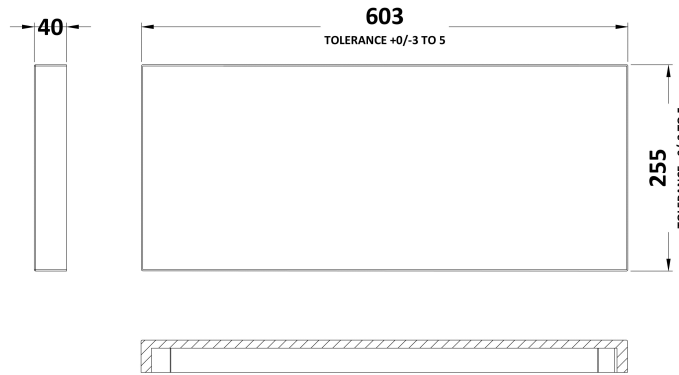

Packaging Dimensions

Height (mm):	290
Width (mm):	625
Depth (mm):	875
Gross Weight (kg):	14.5

Packaging Data

Box Colour:	Brown Cardboard Box
Box Qty:	1
Label Size:	100 x 50
Label Colour:	White Label
Label Qty:	2

Outer Box Dimensions (If Applicable)

Height (mm):	
Width (mm):	
Depth (mm):	
Gross Weight (kg):	
Barcode:	5055275820049

Product Details

Country of Origin:	United Kingdom
Fitting Instruction:	No
CE Certification:	N/A
FSC Certified Materials:	Yes
Colour:	Brown Grey Avola
Construction Method:	Cam & Wood Dowel
Construction Type:	Rigid
Cabinet Finish:	MFC Textured Woodgrain
Fascia Finish:	MFC Textured Woodgrain
Cabinet Thickness (mm):	18
Fascia Thickness (mm):	18
Drawer Included:	No
Drawer Type:	Not Applicable
No of Shelves:	0
Hinge Type:	Not Applicable
Hinge Included:	No
Adjustable Legs:	No
Fixings Included:	Yes
Handle Style:	Not Applicable
Waste Shroud:	No
Handle Included:	No
Handle Type:	Not Applicable

Sales Code: PMB443

Description: 600 Wc Unit Top 600X255

Product Dimensions

Height (mm):	40
Width (mm):	603
Depth (mm):	255
Nett Weight (kg):	6.5

Packaging Dimensions

Height (mm):	90
Width (mm):	335
Depth (mm):	670
Gross Weight (kg):	6.5

Packaging Data

Box Colour:	Brown Cardboard Box - Printed
Box Qty:	1
Label Size:	100 x 50
Label Colour:	White Label
Label Qty:	2

Outer Box Dimensions (If Applicable)

Height (mm):	
Width (mm):	
Depth (mm):	
Gross Weight (kg):	
Barcode:	5055275812402