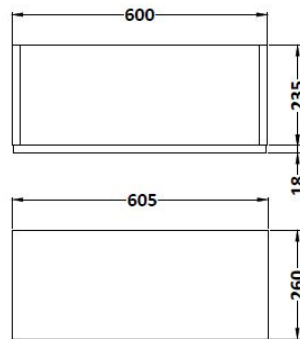

Sales Code: CBI519

Description: 600mm Compact Wc Unit & Polymarble Top

Packaging Details

Barcode: 5055275887776

Sales Code: OFF547

Description: 600 Wc Unit (255mm Deep)

Product Dimensions

Height (mm):	864
Width (mm):	600
Depth (mm):	255
Nett Weight (kg):	14

Packaging Dimensions

Height (mm):	290
Width (mm):	625
Depth (mm):	875
Gross Weight (kg):	14.5

Packaging Data

Box Colour:	Brown Cardboard Box
Box Qty:	1
Label Size:	100 x 50
Label Colour:	White Label
Label Qty:	2

Outer Box Dimensions (If Applicable)

Height (mm):	
Width (mm):	
Depth (mm):	
Gross Weight (kg):	
Barcode:	5055275820049

Product Details

Country of Origin:	United Kingdom
Fitting Instruction:	No
CE Certification:	N/A
FSC Certified Materials:	Yes
Colour:	Brown Grey Avola
Construction Method:	Cam & Wood Dowel
Construction Type:	Rigid
Cabinet Finish:	MFC Textured Woodgrain
Fascia Finish:	MFC Textured Woodgrain
Cabinet Thickness (mm):	18
Fascia Thickness (mm):	18
Drawer Included:	No
Drawer Type:	Not Applicable
No of Shelves:	0
Hinge Type:	Not Applicable
Hinge Included:	No
Adjustable Legs:	No
Fixings Included:	Yes
Handle Style:	Not Applicable
Waste Shroud:	No
Handle Included:	No
Handle Type:	Not Applicable

Sales Code: PMB443

Description: 600 Wc Unit Top 600X255

Product Dimensions

Height (mm):	40
Width (mm):	603
Depth (mm):	255
Nett Weight (kg):	6.5

Packaging Dimensions

Height (mm):	90
Width (mm):	335
Depth (mm):	670
Gross Weight (kg):	6.5