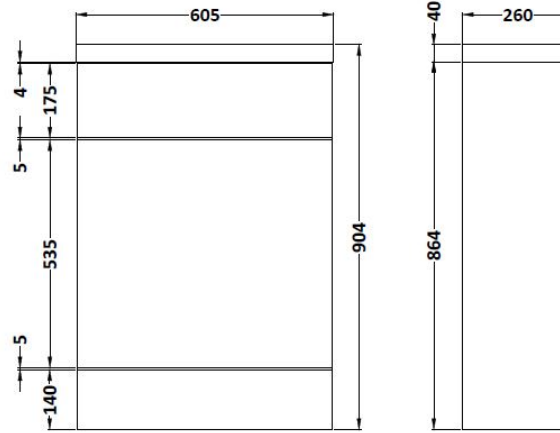

Sales Code: CBI519

Description: 600mm Compact Wc Unit & Polymarble Top

Packaging Details

Barcode: 5055275887776

Sales Code: OFF547

Description: 600 Wc Unit (255mm Deep)

Product Dimensions

Height (mm):	864
Width (mm):	600
Depth (mm):	255
Nett Weight (kg):	14

Packaging Dimensions

Height (mm):	290
Width (mm):	625
Depth (mm):	875
Gross Weight (kg):	14.5

Packaging Data

Box Colour:	Brown Cardboard Box
Box Qty:	1
Label Size:	100 x 50
Label Colour:	White Label
Label Qty:	2

Outer Box Dimensions (If Applicable)

Height (mm):	
Width (mm):	
Depth (mm):	
Gross Weight (kg):	
Barcode:	5055275820049

Product Details

Country of Origin:	United Kingdom
Fitting Instruction:	No
CE Certification:	N/A
FSC Certified Materials:	Yes
Colour:	Brown Grey Avola
Construction Method:	Cam & Wood Dowel
Construction Type:	Rigid
Cabinet Finish:	MFC Textured Woodgrain
Fascia Finish:	MFC Textured Woodgrain
Cabinet Thickness (mm):	18
Fascia Thickness (mm):	18
Drawer Included:	No
Drawer Type:	Not Applicable
No of Shelves:	0
Hinge Type:	Not Applicable
Hinge Included:	No
Adjustable Legs:	No
Fixings Included:	Yes
Handle Style:	Not Applicable
Waste Shroud:	No
Handle Included:	No
Handle Type:	Not Applicable

Sales Code: PMB443

Description: 600 Wc Unit Top 600X255

Product Dimensions

Height (mm):	40
Width (mm):	603
Depth (mm):	255
Nett Weight (kg):	6.5

Packaging Dimensions

Height (mm):	90
Width (mm):	335
Depth (mm):	670
Gross Weight (kg):	6.5