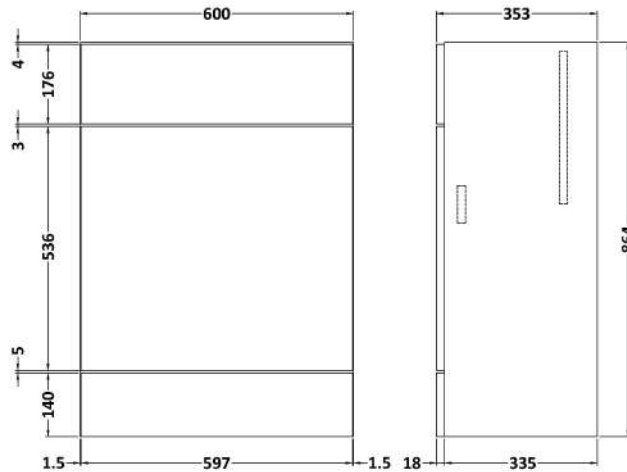

Sales Code: CBI520A

Description: 600 Wc Unit (355mm Deep)

Packaging Details

Barcode: 5056462603261

Sales Code: OFF548

Description: 600 Wc Unit (355mm Deep)

Product Dimensions

Height (mm):	864
Width (mm):	600
Depth (mm):	355
Nett Weight (kg):	15.5

Packaging Dimensions

Height (mm):	375
Width (mm):	620
Depth (mm):	900
Gross Weight (kg):	16

Packaging Data

Box Colour:	Brown Cardboard Box
Box Qty:	1
Label Size:	100 x 50
Label Colour:	White Label
Label Qty:	2

Sales Code: OFF544

Description: 600 Wc Unit Top 605X360

Product Dimensions

Height (mm):	18
Width (mm):	605
Depth (mm):	360
Nett Weight (kg):	2.5

Packaging Dimensions

Height (mm):	25
Width (mm):	625
Depth (mm):	380
Gross Weight (kg):	2.5

Packaging Data

Box Colour:	Brown Cardboard Box
Box Qty:	1
Label Size:	50 x 100
Label Colour:	White Label
Label Qty:	2

Outer Box Dimensions (If Applicable)

Height (mm):	
Width (mm):	
Depth (mm):	
Gross Weight (kg):	
Barcode:	5056211874546