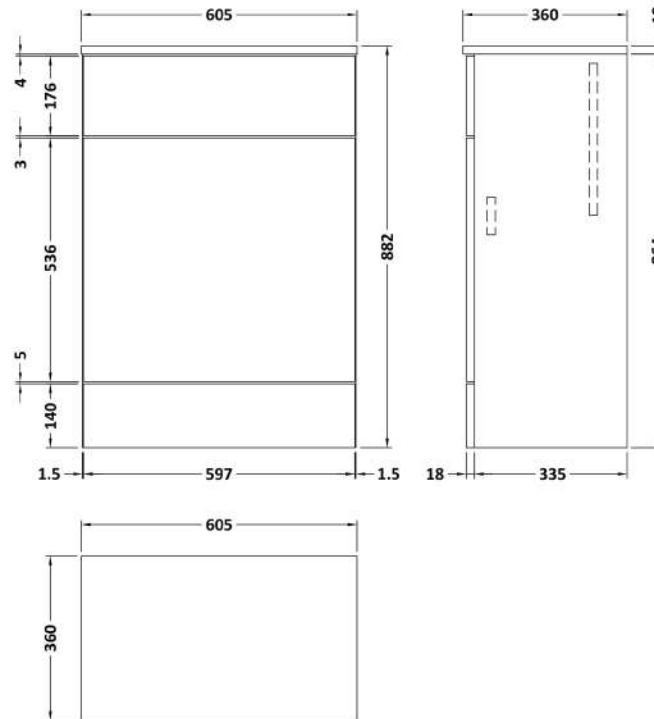

Sales Code: CBI520A

Description: 600 Wc Unit (355mm Deep)

Packaging Details

Barcode: 5056462603261

Sales Code: OFF548

Description: 600 Wc Unit (355mm Deep)

Product Dimensions

Height (mm):	864
Width (mm):	600
Depth (mm):	355
Nett Weight (kg):	15.5

Packaging Dimensions

Height (mm):	375
Width (mm):	620
Depth (mm):	900
Gross Weight (kg):	16

Packaging Data

Box Colour:	Brown Cardboard Box
Box Qty:	1
Label Size:	100 x 50
Label Colour:	White Label
Label Qty:	2

Sales Code: OFF544

Description: 600 Wc Unit Top 605X360

Product Dimensions

Height (mm):	18
Width (mm):	605
Depth (mm):	360
Nett Weight (kg):	2.5

Packaging Dimensions

Height (mm):	25
Width (mm):	625
Depth (mm):	380
Gross Weight (kg):	2.5

Packaging Data

Box Colour:	Brown Cardboard Box
Box Qty:	1
Label Size:	50 x 100
Label Colour:	White Label
Label Qty:	2

Outer Box Dimensions (If Applicable)

Height (mm):	
Width (mm):	
Depth (mm):	
Gross Weight (kg):	
Barcode:	5056211874546