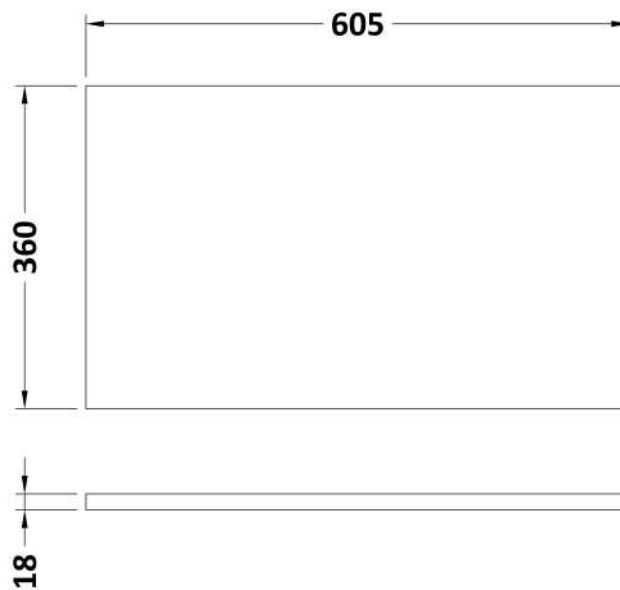

Sales Code: CBI520A

Description: 600 Wc Unit (355mm Deep)

Packaging Details

Barcode: 5056462603261

Sales Code: OFF548

Description: 600 Wc Unit (355mm Deep)

Product Dimensions

Height (mm):	864
Width (mm):	600
Depth (mm):	355
Nett Weight (kg):	15.5

Packaging Dimensions

Height (mm):	375
Width (mm):	620
Depth (mm):	900
Gross Weight (kg):	16

Packaging Data

Box Colour:	Brown Cardboard Box
Box Qty:	1
Label Size:	100 x 50
Label Colour:	White Label
Label Qty:	2

Sales Code: OFF544

Description: 600 Wc Unit Top 605X360

Product Dimensions

Height (mm):	18
Width (mm):	605
Depth (mm):	360
Nett Weight (kg):	2.5

Packaging Dimensions

Height (mm):	25
Width (mm):	625
Depth (mm):	380
Gross Weight (kg):	2.5

Packaging Data

Box Colour:	Brown Cardboard Box
Box Qty:	1
Label Size:	50 x 100
Label Colour:	White Label
Label Qty:	2

Outer Box Dimensions (If Applicable)

Height (mm):	
Width (mm):	
Depth (mm):	
Gross Weight (kg):	
Barcode:	5056211874546