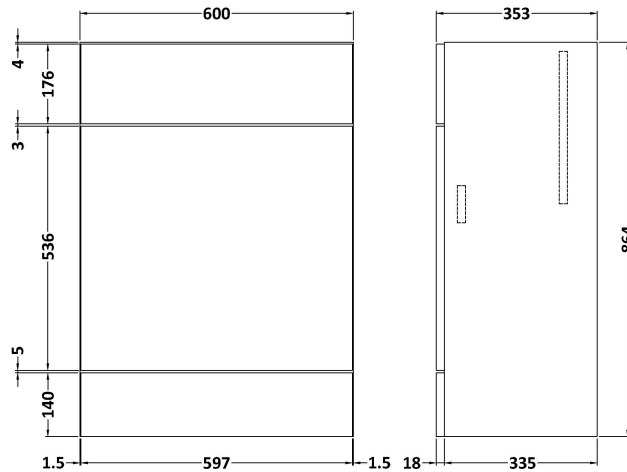

### Product Dimensions

Height (mm):	864
Width (mm):	600
Depth (mm):	355
Nett Weight (kg):	15.5

### Packaging Dimensions

Height (mm):	375
Width (mm):	620
Depth (mm):	900
Gross Weight (kg):	16

### Outer Box Dimensions (If Applicable)

Height (mm):	
Width (mm):	
Depth (mm):	
Gross Weight (kg):	
Barcode:	5055275820315

Sales Code: PMB453

Description: 600 Wc Unit Top 600X355

**Product Dimensions**

Height (mm):	40
Width (mm):	603
Depth (mm):	355
Nett Weight (kg):	8

**Packaging Dimensions**

Height (mm):	90
Width (mm):	420
Depth (mm):	670
Gross Weight (kg):	8