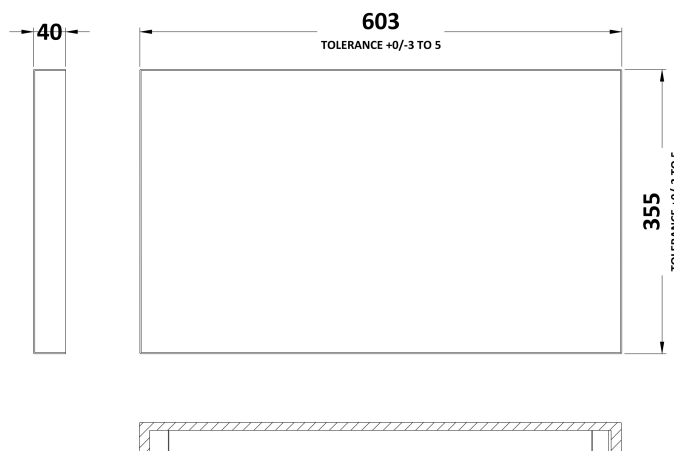

### Product Dimensions

Height (mm):	864
Width (mm):	600
Depth (mm):	355
Nett Weight (kg):	15.5

### Packaging Dimensions

Height (mm):	375
Width (mm):	620
Depth (mm):	900
Gross Weight (kg):	16

### Outer Box Dimensions (If Applicable)

Height (mm):	
Width (mm):	
Depth (mm):	
Gross Weight (kg):	
Barcode:	5055275820315

Sales Code: PMB453

Description: 600 Wc Unit Top 600X355

**Product Dimensions**

Height (mm):	40
Width (mm):	603
Depth (mm):	355
Nett Weight (kg):	8

**Packaging Dimensions**

Height (mm):	90
Width (mm):	420
Depth (mm):	670
Gross Weight (kg):	8