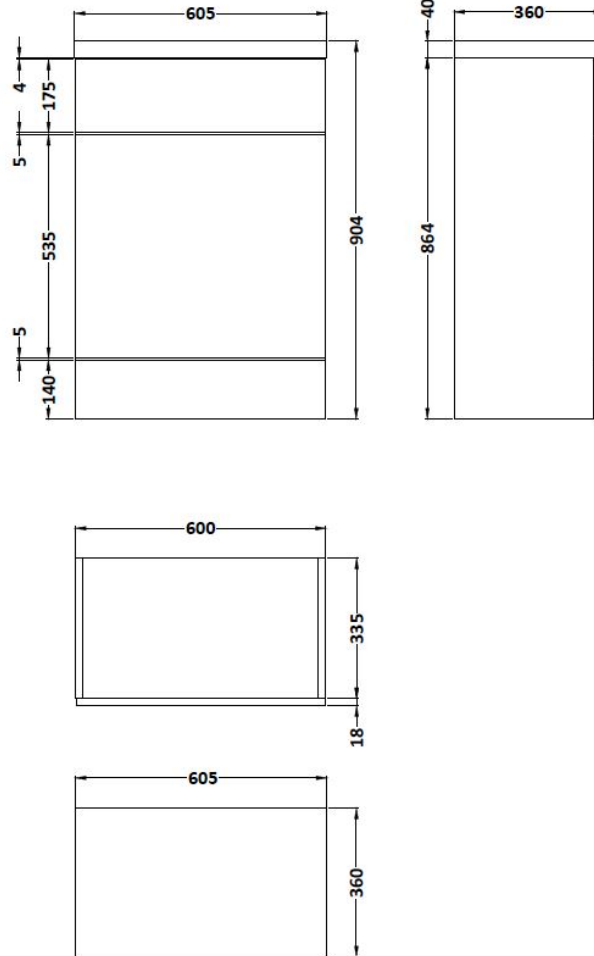

Sales Code: CBI520

Description: 600mm Fd Wc Unit & Polymarble Top

### Product Dimensions

Height (mm):	864
Width (mm):	600
Depth (mm):	355
Nett Weight (kg):	15.5

### Packaging Dimensions

Height (mm):	375
Width (mm):	620
Depth (mm):	900
Gross Weight (kg):	16

### Outer Box Dimensions (If Applicable)

Height (mm):	
Width (mm):	
Depth (mm):	
Gross Weight (kg):	
Barcode:	5055275820315