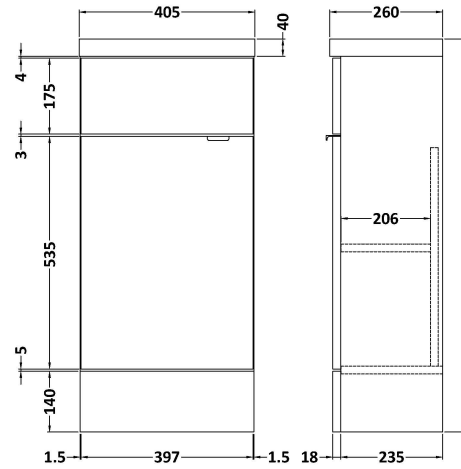

Sales Code: CBI521

Description: 400mm Compact Vanity Unit & Basin

Packaging Details

Barcode: 5055275887790