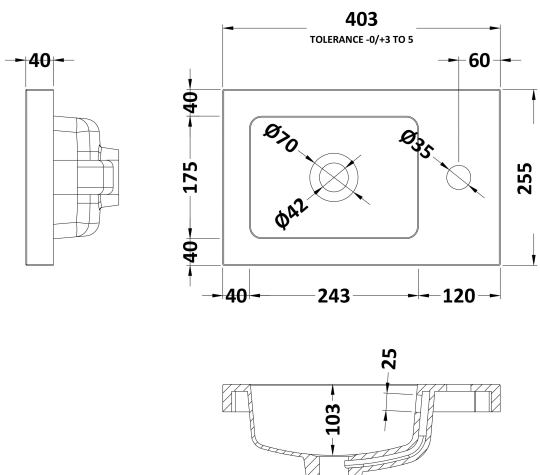

### Product Dimensions

Height (mm):	864
Width (mm):	400
Depth (mm):	255
Nett Weight (kg):	12

### Packaging Dimensions

Height (mm):	290
Width (mm):	325
Depth (mm):	875
Gross Weight (kg):	12.5

### Outer Box Dimensions (If Applicable)

Height (mm):	
Width (mm):	
Depth (mm):	
Gross Weight (kg):	
Barcode:	5055275820100

Sales Code: PMB301

Description: 400 Side Tap Basin 1Th (402.5X255x40)

**Product Dimensions**

Height (mm):	255
Width (mm):	403
Depth (mm):	135
Nett Weight (kg):	6.01

**Packaging Dimensions**

Height (mm):	315
Width (mm):	205
Depth (mm):	455
Gross Weight (kg):	6.01