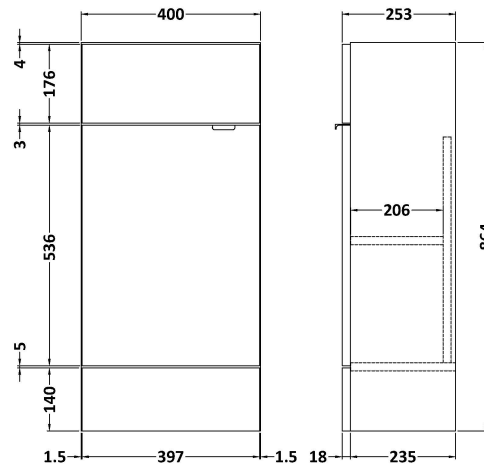

### Product Dimensions

Height (mm):	864
Width (mm):	400
Depth (mm):	255
Nett Weight (kg):	12

### Packaging Dimensions

Height (mm):	290
Width (mm):	325
Depth (mm):	875
Gross Weight (kg):	12.5

### Outer Box Dimensions (If Applicable)

Height (mm):	
Width (mm):	
Depth (mm):	
Gross Weight (kg):	
Barcode:	5055275820100

Sales Code: PMB301

Description: 400 Side Tap Basin 1Th (402.5X255x40)

**Product Dimensions**

Height (mm):	255
Width (mm):	403
Depth (mm):	135
Nett Weight (kg):	6.01

**Packaging Dimensions**

Height (mm):	315
Width (mm):	205
Depth (mm):	455
Gross Weight (kg):	6.01