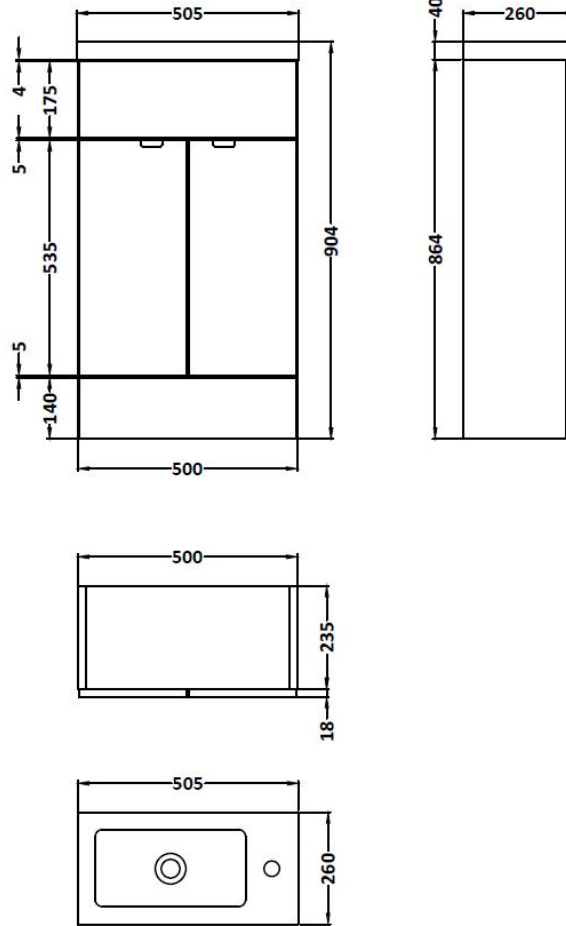

Sales Code: CBI522

Description: 500mm Compact Vanity Unit & Basin

Packaging Details

Barcode: 5055275887806

Sales Code: OFF505

Description: 500 Vanity Unit (255mm Deep)

Product Dimensions

Height (mm):	864
Width (mm):	500
Depth (mm):	255
Nett Weight (kg):	15

Packaging Dimensions

Height (mm):	290
Width (mm):	525
Depth (mm):	875
Gross Weight (kg):	15.5

Packaging Data

Box Colour:	Brown Cardboard Box
Box Qty:	1
Label Size:	100 x 50
Label Colour:	White Label
Label Qty:	2

Outer Box Dimensions (If Applicable)

Height (mm):	
Width (mm):	
Depth (mm):	
Gross Weight (kg):	
Barcode:	5055275820124

Product Details

Country of Origin:	United Kingdom
Fitting Instruction:	No
CE Certification:	N/A
FSC Certified Materials:	Yes
Colour:	Brown Grey Avola
Construction Method:	Cam & Wood Dowel
Construction Type:	Rigid
Cabinet Finish:	MFC Textured Woodgrain
Fascia Finish:	MFC Textured Woodgrain
Cabinet Thickness (mm):	18
Fascia Thickness (mm):	18
Drawer Included:	No
Drawer Type:	Not Applicable
No of Shelves:	1
Hinge Type:	95 Degree Clip-On Soft Close
Hinge Included:	Yes
Adjustable Legs:	No
Fixings Included:	Yes
Handle Style:	Contemporary
Waste Shroud:	No
Handle Included:	Yes
Handle Type:	Wrapover

Sales Code: PMB302

Description: 500 Side Tap Basin 1Th (502.5X255x40)

Product Dimensions

Height (mm):	255
Width (mm):	503
Depth (mm):	135
Nett Weight (kg):	8

Packaging Dimensions

Height (mm):	305
Width (mm):	205
Depth (mm):	555
Gross Weight (kg):	8