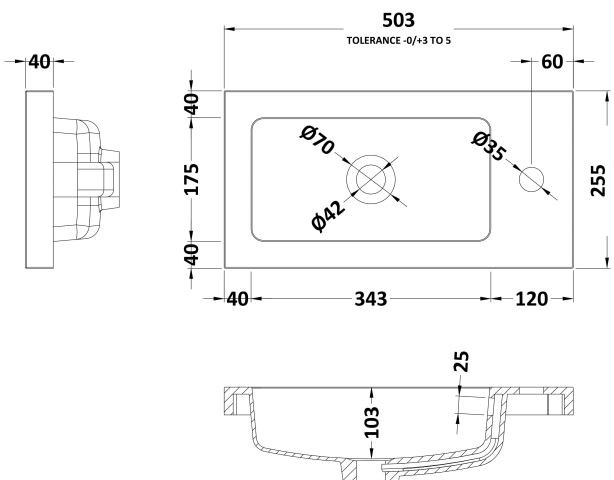

Packaging Dimensions

Height (mm):	290
Width (mm):	525
Depth (mm):	875
Gross Weight (kg):	15.5

Packaging Data

Box Colour:	Brown Cardboard Box
Box Qty:	1
Label Size:	100 x 50
Label Colour:	White Label
Label Qty:	2

Outer Box Dimensions (If Applicable)

Height (mm):	
Width (mm):	
Depth (mm):	
Gross Weight (kg):	
Barcode:	5055275820124

Product Details

Country of Origin:	United Kingdom
Fitting Instruction:	No
CE Certification:	N/A
FSC Certified Materials:	Yes
Colour:	Brown Grey Avola
Construction Method:	Cam & Wood Dowel
Construction Type:	Rigid
Cabinet Finish:	MFC Textured Woodgrain
Fascia Finish:	MFC Textured Woodgrain
Cabinet Thickness (mm):	18
Fascia Thickness (mm):	18
Drawer Included:	No
Drawer Type:	Not Applicable
No of Shelves:	1
Hinge Type:	95 Degree Clip-On Soft Close
Hinge Included:	Yes
Adjustable Legs:	No
Fixings Included:	Yes
Handle Style:	Contemporary
Waste Shroud:	No
Handle Included:	Yes
Handle Type:	Wrapover

Sales Code: PMB302

Description: 500 Side Tap Basin 1Th (502.5X255x40)

Product Dimensions

Height (mm):	255
Width (mm):	503
Depth (mm):	135
Nett Weight (kg):	8

Packaging Dimensions

Height (mm):	305
Width (mm):	205
Depth (mm):	555
Gross Weight (kg):	8

Packaging Data

Box Colour:	Brown Cardboard Box - Printed
Box Qty:	1
Label Size:	100 x 50
Label Colour:	White Label
Label Qty:	2

Outer Box Dimensions (If Applicable)

Height (mm):	
Width (mm):	
Depth (mm):	
Gross Weight (kg):	
Barcode:	5055369063031