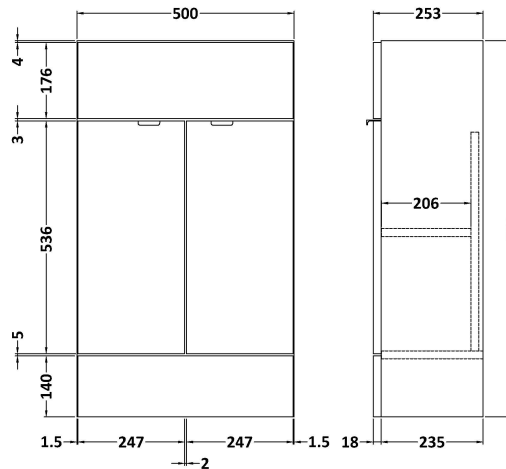

Sales Code: CBI522

Description: 500mm Compact Vanity Unit & Basin

Packaging Details

Barcode: 5055275887806

Sales Code: OFF505

Description: 500 Vanity Unit (255mm Deep)

Product Dimensions

Height (mm):	864
Width (mm):	500
Depth (mm):	255
Nett Weight (kg):	15

Packaging Dimensions

Height (mm):	290
Width (mm):	525
Depth (mm):	875
Gross Weight (kg):	15.5

Packaging Data

Box Colour:	Brown Cardboard Box
Box Qty:	1
Label Size:	100 x 50
Label Colour:	White Label
Label Qty:	2

Outer Box Dimensions (If Applicable)

Height (mm):	
Width (mm):	
Depth (mm):	
Gross Weight (kg):	
Barcode:	5055275820124

Product Details

Country of Origin:	United Kingdom
Fitting Instruction:	No
CE Certification:	N/A
FSC Certified Materials:	Yes
Colour:	Brown Grey Avola
Construction Method:	Cam & Wood Dowel
Construction Type:	Rigid
Cabinet Finish:	MFC Textured Woodgrain
Fascia Finish:	MFC Textured Woodgrain
Cabinet Thickness (mm):	18
Fascia Thickness (mm):	18
Drawer Included:	No
Drawer Type:	Not Applicable
No of Shelves:	1
Hinge Type:	95 Degree Clip-On Soft Close
Hinge Included:	Yes
Adjustable Legs:	No
Fixings Included:	Yes
Handle Style:	Contemporary
Waste Shroud:	No
Handle Included:	Yes
Handle Type:	Wrapover

Sales Code: PMB302

Description: 500 Side Tap Basin 1Th (502.5X255x40)

Product Dimensions

Height (mm):	255
Width (mm):	503
Depth (mm):	135
Nett Weight (kg):	8

Packaging Dimensions

Height (mm):	305
Width (mm):	205
Depth (mm):	555
Gross Weight (kg):	8