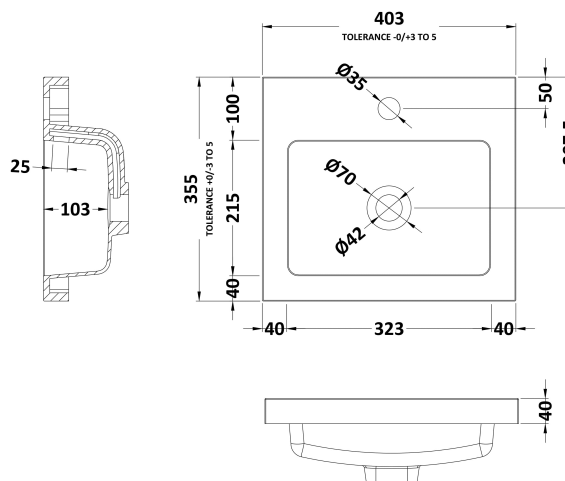

### Product Dimensions

Height (mm):	864
Width (mm):	400
Depth (mm):	355
Nett Weight (kg):	15.5

### Packaging Dimensions

Height (mm):	375
Width (mm):	425
Depth (mm):	875
Gross Weight (kg):	16

### Outer Box Dimensions (If Applicable)

Height (mm):	
Width (mm):	
Depth (mm):	
Gross Weight (kg):	
Barcode:	5055275820162

### Product Dimensions

Height (mm):	355
Width (mm):	403
Depth (mm):	135
Nett Weight (kg):	6.01