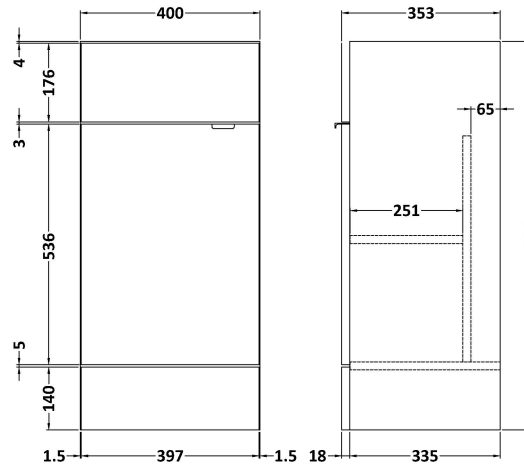

### Product Dimensions

Height (mm):	864
Width (mm):	400
Depth (mm):	355
Nett Weight (kg):	15.5

### Packaging Dimensions

Height (mm):	375
Width (mm):	425
Depth (mm):	875
Gross Weight (kg):	16

### Product Dimensions

Height (mm):	355
Width (mm):	403
Depth (mm):	135
Nett Weight (kg):	6.01

### Packaging Dimensions

Height (mm):	550
Width (mm):	450
Depth (mm):	420
Gross Weight (kg):	6.01