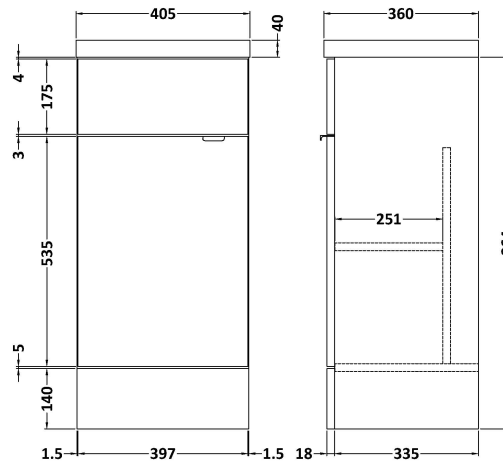

Sales Code: CBI523

Description: 400mm Fd Vanity Unit & Basin

Packaging Details

Barcode: 5055275887813