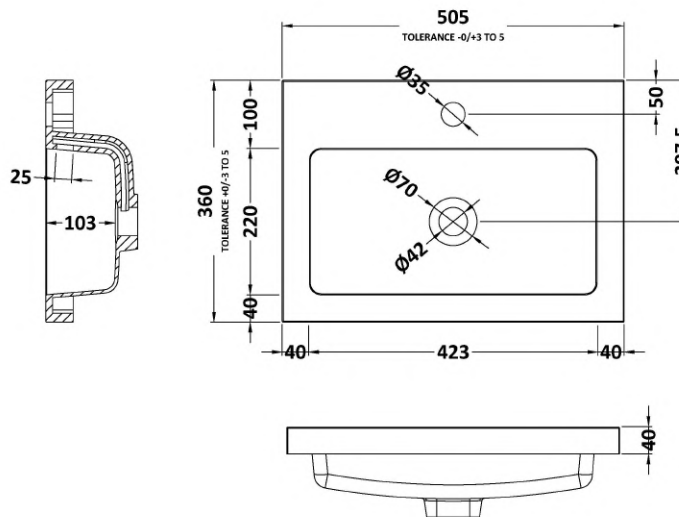

Sales Code: CBI524

Description: 500mm Fd Vanity Unit & Basin

Packaging Details

Barcode: 5055275887820

Sales Code: OFF506

Description: 500 Vanity Unit (355mm Deep)

Product Dimensions

Height (mm):	864
Width (mm):	500
Depth (mm):	355
Nett Weight (kg):	18

Packaging Dimensions

Height (mm):	375
Width (mm):	520
Depth (mm):	900
Gross Weight (kg):	18.5

Packaging Data

Box Colour:	Brown Cardboard Box
Box Qty:	1
Label Size:	100 x 50
Label Colour:	White Label
Label Qty:	2

Outer Box Dimensions (If Applicable)

Height (mm):	
Width (mm):	
Depth (mm):	
Gross Weight (kg):	
Barcode:	5055275820186

Product Details

Country of Origin:	United Kingdom
Fitting Instruction:	No
CE & UKCA:	N/A
FSC Certified Materials:	Yes
Colour:	Anthracite Woodgrain
Construction Method:	Cam & Wood Dowel
Construction Type:	Rigid
Cabinet Finish:	MFC Textured Woodgrain
Fascia Finish:	MFC Textured Woodgrain
Cabinet Thickness (mm):	18
Fascia Thickness (mm):	18
Drawer Included:	No
Drawer Type:	Not Applicable
No of Shelves:	1
Hinge Type:	95 Degree Clip-On Soft Close
Hinge Included:	Yes
Adjustable Legs:	No
Fixings Included:	Yes
Handle Style:	Contemporary
Waste Shroud:	No
Handle Included:	Yes
Handle Type:	Wrapover

Sales Code: PMB312

Description: 500 Rear Tap Basin 1Th

Product Dimensions

Height (mm):	355
Width (mm):	503
Depth (mm):	135
Nett Weight (kg):	8.1

Packaging Dimensions

Height (mm):	420
Width (mm):	210
Depth (mm):	550
Gross Weight (kg):	8.1