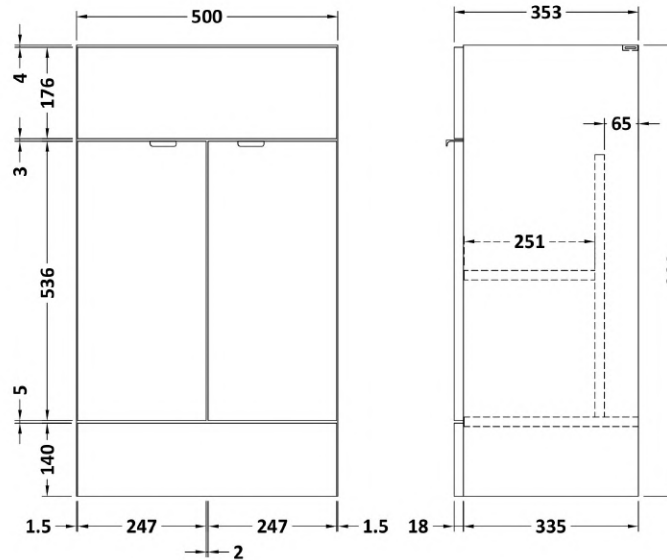

Sales Code: CBI524

Description: 500mm Fd Vanity Unit & Basin

Packaging Details

Barcode: 5055275887820

Sales Code: OFF506

Description: 500 Vanity Unit (355mm Deep)

Product Dimensions

Height (mm):	864
Width (mm):	500
Depth (mm):	355
Nett Weight (kg):	18

Packaging Dimensions

Height (mm):	375
Width (mm):	520
Depth (mm):	900
Gross Weight (kg):	18.5

Packaging Data

Box Colour:	Brown Cardboard Box
Box Qty:	1
Label Size:	100 x 50
Label Colour:	White Label
Label Qty:	2

Sales Code: PMB312

Description: 500 Rear Tap Basin 1Th

Product Dimensions

Height (mm):	355
Width (mm):	503
Depth (mm):	135
Nett Weight (kg):	8.1

Packaging Dimensions

Height (mm):	420
Width (mm):	210
Depth (mm):	550
Gross Weight (kg):	8.1

Packaging Data

Box Colour:	Brown Cardboard Box - Printed
Box Qty:	1
Label Size:	100 x 50
Label Colour:	White Label
Label Qty:	2

Outer Box Dimensions (If Applicable)

Height (mm):	
Width (mm):	
Depth (mm):	
Gross Weight (kg):	
Barcode:	5055369071975