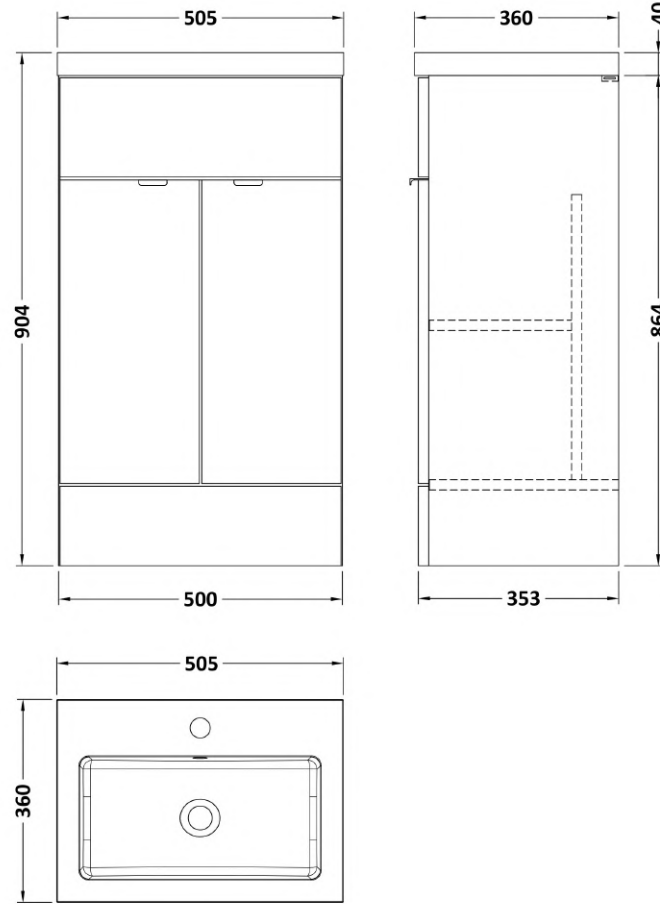

Sales Code: CBI524

Description: 500mm Fd Vanity Unit & Basin

Packaging Details

Barcode: 5055275887820

Sales Code: OFF506

Description: 500 Vanity Unit (355mm Deep)

Product Dimensions

Height (mm):	864
Width (mm):	500
Depth (mm):	355
Nett Weight (kg):	18

Packaging Dimensions

Height (mm):	375
Width (mm):	520
Depth (mm):	900
Gross Weight (kg):	18.5

Packaging Data

Box Colour:	Brown Cardboard Box
Box Qty:	1
Label Size:	100 x 50
Label Colour:	White Label
Label Qty:	2

Outer Box Dimensions (If Applicable)

Height (mm):	
Width (mm):	
Depth (mm):	
Gross Weight (kg):	
Barcode:	5055275820186

Product Details

Country of Origin:	United Kingdom
Fitting Instruction:	No
CE & UKCA:	N/A
FSC Certified Materials:	Yes
Colour:	Anthracite Woodgrain
Construction Method:	Cam & Wood Dowel
Construction Type:	Rigid
Cabinet Finish:	MFC Textured Woodgrain
Fascia Finish:	MFC Textured Woodgrain
Cabinet Thickness (mm):	18
Fascia Thickness (mm):	18
Drawer Included:	No
Drawer Type:	Not Applicable
No of Shelves:	1
Hinge Type:	95 Degree Clip-On Soft Close
Hinge Included:	Yes
Adjustable Legs:	No
Fixings Included:	Yes
Handle Style:	Contemporary
Waste Shroud:	No
Handle Included:	Yes
Handle Type:	Wrapover

Sales Code: PMB312

Description: 500 Rear Tap Basin 1Th

Product Dimensions

Height (mm):	355
Width (mm):	503
Depth (mm):	135
Nett Weight (kg):	8.1

Packaging Dimensions

Height (mm):	420
Width (mm):	210
Depth (mm):	550
Gross Weight (kg):	8.1