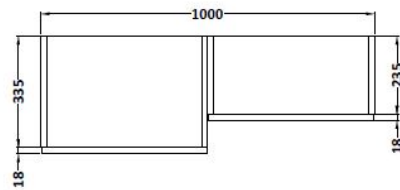

Sales Code: CBI526

Description: 1000mm Combination - Fd - Lh

Packaging Details

Barcode: 5055275887844