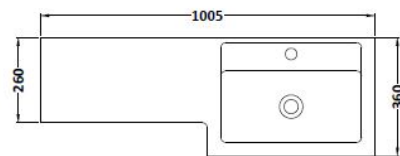

Sales Code: CBI526

Description: 1000mm Combination - Fd - Lh

Packaging Details

Barcode: 5055275887844