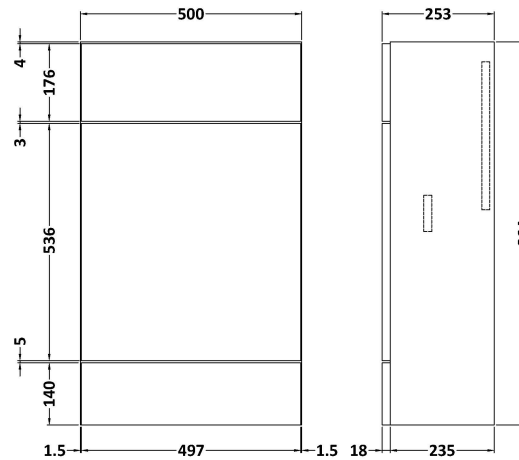

### Product Dimensions

Height (mm):	864
Width (mm):	500
Depth (mm):	255
Nett Weight (kg):	11.5

### Packaging Dimensions

Height (mm):	290
Width (mm):	525
Depth (mm):	875
Gross Weight (kg):	12

### Product Dimensions

Height (mm):	864
Width (mm):	500
Depth (mm):	355
Nett Weight (kg):	18

### Packaging Dimensions

Height (mm):	375
Width (mm):	520
Depth (mm):	900
Gross Weight (kg):	18.5