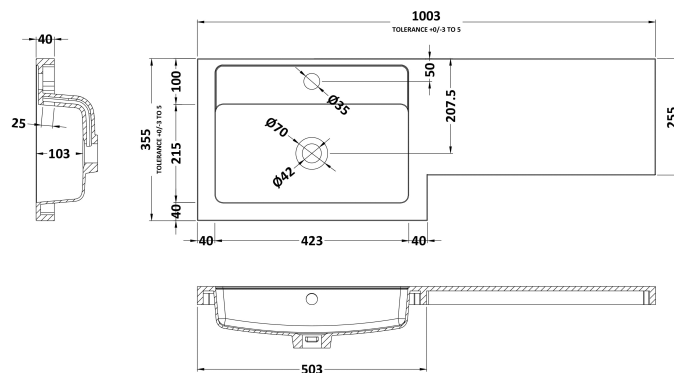

### Product Dimensions

Height (mm):	864
Width (mm):	500
Depth (mm):	355
Nett Weight (kg):	18

### Packaging Dimensions

Height (mm):	375
Width (mm):	520
Depth (mm):	900
Gross Weight (kg):	18.5

### Outer Box Dimensions (If Applicable)

Height (mm):	
Width (mm):	
Depth (mm):	
Gross Weight (kg):	
Barcode:	5055275820186

### Product Dimensions

Height (mm):	135
Width (mm):	1003
Depth (mm):	355
Nett Weight (kg):	15