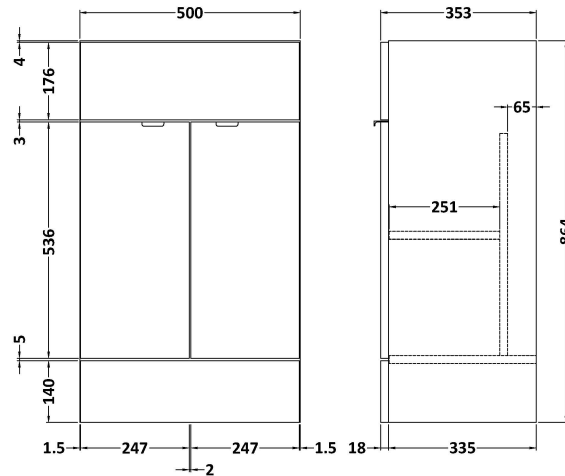

### Product Dimensions

Height (mm):	864
Width (mm):	500
Depth (mm):	255
Nett Weight (kg):	11.5

### Packaging Dimensions

Height (mm):	290
Width (mm):	525
Depth (mm):	875
Gross Weight (kg):	12

### Outer Box Dimensions (If Applicable)

Height (mm):	
Width (mm):	
Depth (mm):	
Gross Weight (kg):	
Barcode:	5055275820025

### Product Dimensions

Height (mm):	864
Width (mm):	500
Depth (mm):	355
Nett Weight (kg):	18