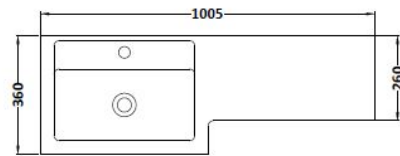

Sales Code: CBI526

Description: 1000mm Combination - Fd - Lh

Packaging Details

Barcode: 5055275887844