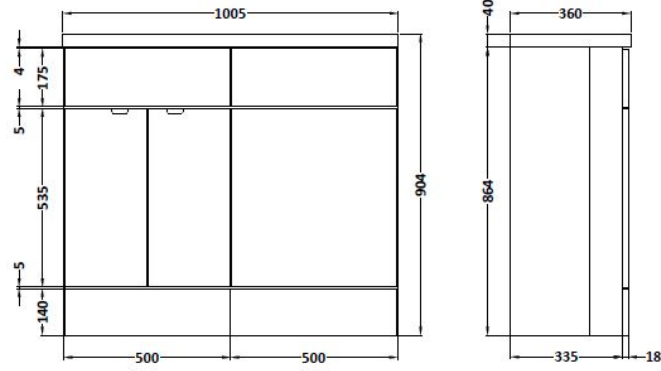

Sales Code: CBI526

Description: 1000mm Combination - Fd - Lh

Packaging Details

Barcode: 5055275887844