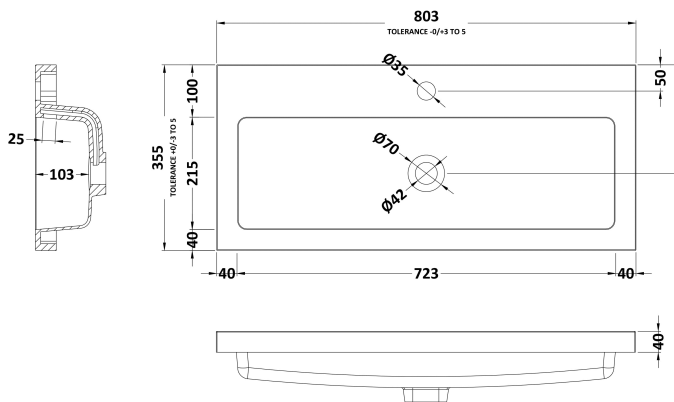

Sales Code: CBI528

Description: 800mm Fd Vanity Unit & Basin

Packaging Details

Barcode: 5055275887868

Sales Code: OFF509

Description: 800 Vanity Unit (355mm Deep)

Product Dimensions

Height (mm):	864
Width (mm):	800
Depth (mm):	355
Nett Weight (kg):	24.5

Packaging Dimensions

Height (mm):	900
Width (mm):	825
Depth (mm):	375
Gross Weight (kg):	25

Packaging Data

Box Colour:	Brown Cardboard Box
Box Qty:	1
Label Size:	100 x 50
Label Colour:	White Label
Label Qty:	2

Outer Box Dimensions (If Applicable)

Height (mm):	
Width (mm):	
Depth (mm):	
Gross Weight (kg):	
Barcode:	5055275868805

Product Details

Country of Origin:	United Kingdom
Fitting Instruction:	No
CE Certification:	N/A
FSC Certified Materials:	Yes
Colour:	Brown Grey Avola
Construction Method:	Cam & Wood Dowel
Construction Type:	Rigid
Cabinet Finish:	MFC Textured Woodgrain
Fascia Finish:	MFC Textured Woodgrain
Cabinet Thickness (mm):	18
Fascia Thickness (mm):	18
Drawer Included:	No
Drawer Type:	Not Applicable
No of Shelves:	1
Hinge Type:	95 Degree Clip-On Soft Close
Hinge Included:	Yes
Adjustable Legs:	No
Fixings Included:	Yes
Handle Style:	Contemporary
Waste Shroud:	No
Handle Included:	Yes
Handle Type:	Wrapover

Sales Code: PMB315

Description: 800 Rear Tap Basin 1Th

Product Dimensions

Height (mm):	355
Width (mm):	803
Depth (mm):	135
Nett Weight (kg):	12

Packaging Dimensions

Height (mm):	200
Width (mm):	420
Depth (mm):	855
Gross Weight (kg):	12