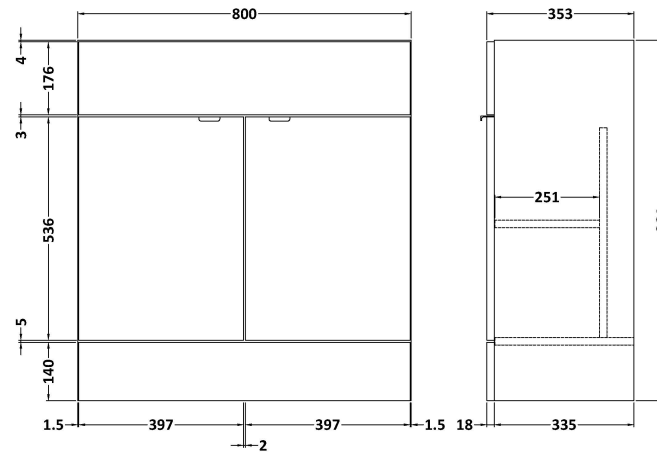

Sales Code: CBI528

Description: 800mm Fd Vanity Unit & Basin

Packaging Details

Barcode: 5055275887868

Sales Code: OFF509

Description: 800 Vanity Unit (355mm Deep)

Product Dimensions

Height (mm):	864
Width (mm):	800
Depth (mm):	355
Nett Weight (kg):	24.5

Packaging Dimensions

Height (mm):	900
Width (mm):	825
Depth (mm):	375
Gross Weight (kg):	25

Packaging Data

Box Colour:	Brown Cardboard Box
Box Qty:	1
Label Size:	100 x 50
Label Colour:	White Label
Label Qty:	2

Outer Box Dimensions (If Applicable)

Height (mm):	
Width (mm):	
Depth (mm):	
Gross Weight (kg):	
Barcode:	5055275868805

Product Details

Country of Origin:	United Kingdom
Fitting Instruction:	No
CE Certification:	N/A
FSC Certified Materials:	Yes
Colour:	Brown Grey Avola
Construction Method:	Cam & Wood Dowel
Construction Type:	Rigid
Cabinet Finish:	MFC Textured Woodgrain
Fascia Finish:	MFC Textured Woodgrain
Cabinet Thickness (mm):	18
Fascia Thickness (mm):	18
Drawer Included:	No
Drawer Type:	Not Applicable
No of Shelves:	1
Hinge Type:	95 Degree Clip-On Soft Close
Hinge Included:	Yes
Adjustable Legs:	No
Fixings Included:	Yes
Handle Style:	Contemporary
Waste Shroud:	No
Handle Included:	Yes
Handle Type:	Wrapover

Sales Code: PMB315

Description: 800 Rear Tap Basin 1Th

Product Dimensions

Height (mm):	355
Width (mm):	803
Depth (mm):	135
Nett Weight (kg):	12

Packaging Dimensions

Height (mm):	200
Width (mm):	420
Depth (mm):	855
Gross Weight (kg):	12