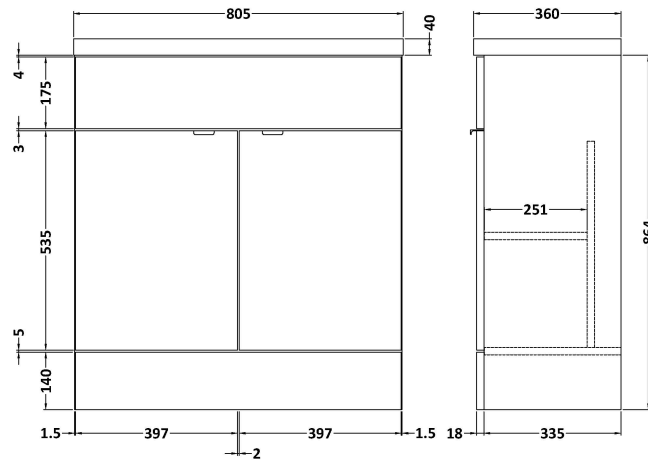

Sales Code: CBI528

Description: 800mm Fd Vanity Unit & Basin

Packaging Details

Barcode: 5055275887868

Sales Code: OFF509

Description: 800 Vanity Unit (355mm Deep)

Product Dimensions

Height (mm):	864
Width (mm):	800
Depth (mm):	355
Nett Weight (kg):	24.5

Packaging Dimensions

Height (mm):	900
Width (mm):	825
Depth (mm):	375
Gross Weight (kg):	25

Packaging Data

Box Colour:	Brown Cardboard Box
Box Qty:	1
Label Size:	100 x 50
Label Colour:	White Label
Label Qty:	2

Outer Box Dimensions (If Applicable)

Height (mm):	
Width (mm):	
Depth (mm):	
Gross Weight (kg):	
Barcode:	5055275868805

Product Details

Country of Origin:	United Kingdom
Fitting Instruction:	No
CE Certification:	N/A
FSC Certified Materials:	Yes
Colour:	Brown Grey Avola
Construction Method:	Cam & Wood Dowel
Construction Type:	Rigid
Cabinet Finish:	MFC Textured Woodgrain
Fascia Finish:	MFC Textured Woodgrain
Cabinet Thickness (mm):	18
Fascia Thickness (mm):	18
Drawer Included:	No
Drawer Type:	Not Applicable
No of Shelves:	1
Hinge Type:	95 Degree Clip-On Soft Close
Hinge Included:	Yes
Adjustable Legs:	No
Fixings Included:	Yes
Handle Style:	Contemporary
Waste Shroud:	No
Handle Included:	Yes
Handle Type:	Wrapover

Sales Code: PMB315

Description: 800 Rear Tap Basin 1Th

Product Dimensions

Height (mm):	355
Width (mm):	803
Depth (mm):	135
Nett Weight (kg):	12

Packaging Dimensions

Height (mm):	200
Width (mm):	420
Depth (mm):	855
Gross Weight (kg):	12