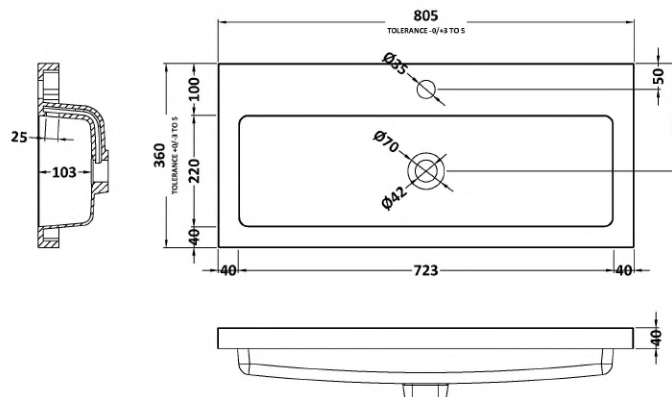

### Product Dimensions

Height (mm):	864
Width (mm):	800
Depth (mm):	355
Nett Weight (kg):	24.5

### Packaging Dimensions

Height (mm):	900
Width (mm):	825
Depth (mm):	375
Gross Weight (kg):	25

### Outer Box Dimensions (If Applicable)

Height (mm):	
Width (mm):	
Depth (mm):	
Gross Weight (kg):	
Barcode:	5055275868805

### Product Dimensions

Height (mm):	355
Width (mm):	803
Depth (mm):	135
Nett Weight (kg):	12