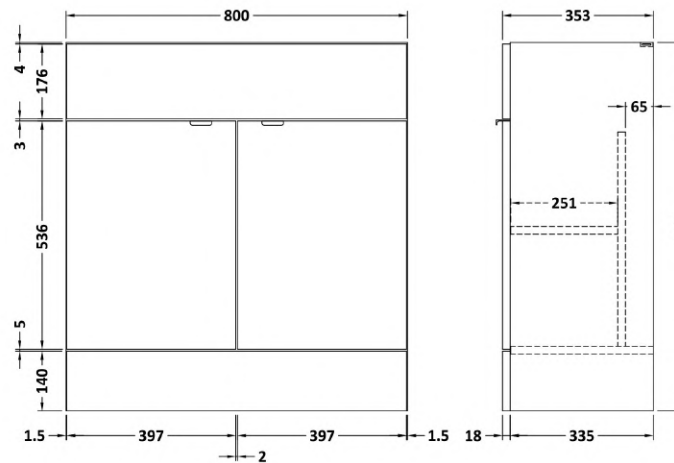

### Product Dimensions

Height (mm):	864
Width (mm):	800
Depth (mm):	355
Nett Weight (kg):	24.5

### Packaging Dimensions

Height (mm):	900
Width (mm):	825
Depth (mm):	375
Gross Weight (kg):	25

### Product Dimensions

Height (mm):	355
Width (mm):	803
Depth (mm):	135
Nett Weight (kg):	12

### Packaging Dimensions

Height (mm):	200
Width (mm):	420
Depth (mm):	855
Gross Weight (kg):	12