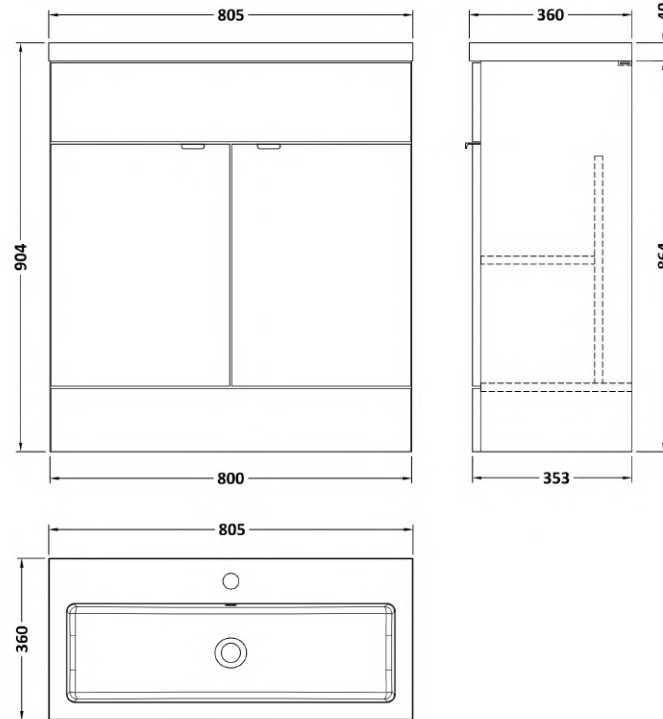

Sales Code: CBI528

Description: 800mm Fd Vanity Unit & Basin

Packaging Details

Barcode: 5055275887868