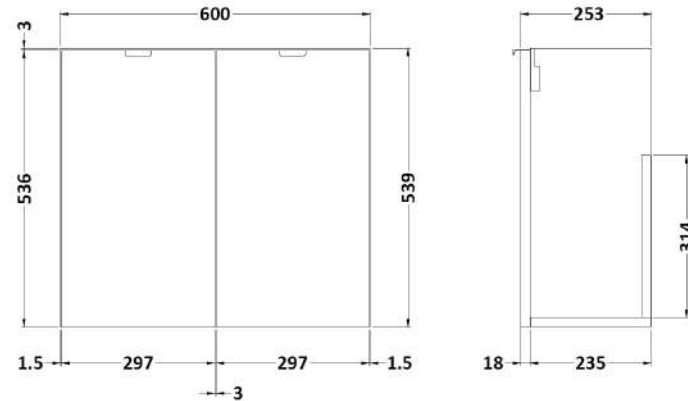

Sales Code: CBI529

Description: 600 2-Door Wall Hung Unit & Basin

Packaging Details

Barcode: 5056211815464

Sales Code: OFF567

Description: 600 2-Door Wall Hung Unit

Product Dimensions

Height (mm):	540
Width (mm):	600
Depth (mm):	253
Nett Weight (kg):	11

Packaging Dimensions

Height (mm):	375
Width (mm):	620
Depth (mm):	560
Gross Weight (kg):	11.5

Packaging Data

Box Colour:	Brown Cardboard Box
Box Qty:	1
Label Size:	100 x 50
Label Colour:	White Label
Label Qty:	2

Sales Code: PMB303

Description: 600 Side Tap Basin 1Th (602.5X255x40)

Product Dimensions

Height (mm):	255
Width (mm):	603
Depth (mm):	135
Nett Weight (kg):	9

Packaging Dimensions

Height (mm):	305
Width (mm):	205
Depth (mm):	655
Gross Weight (kg):	9

Packaging Data

Box Colour:	Brown Cardboard Box - Printed
Box Qty:	1
Label Size:	100 x 50
Label Colour:	White Label
Label Qty:	2

Outer Box Dimensions (If Applicable)

Height (mm):	
Width (mm):	
Depth (mm):	
Gross Weight (kg):	
Barcode:	5055369063048