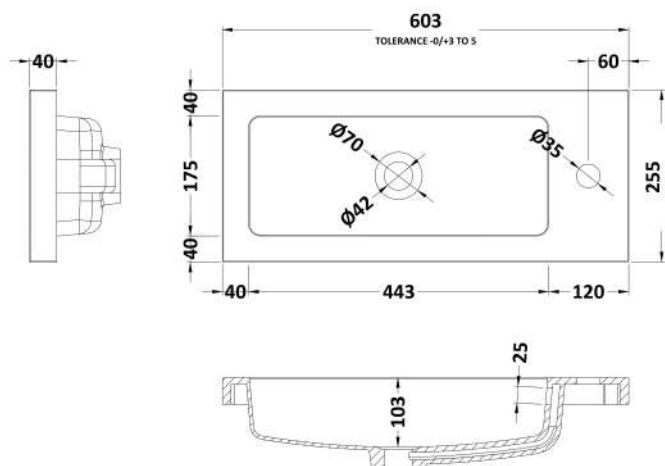

Packaging Dimensions

Height (mm):	375
Width (mm):	620
Depth (mm):	560
Gross Weight (kg):	11.5

Packaging Data

Box Colour:	Brown Cardboard Box
Box Qty:	1
Label Size:	100 x 50
Label Colour:	White Label
Label Qty:	2

Outer Box Dimensions (If Applicable)

Height (mm):	
Width (mm):	
Depth (mm):	
Gross Weight (kg):	
Barcode:	5056211812920

Product Details

Country of Origin:	United Kingdom
Fitting Instruction:	No
CE & UKCA:	N/A
FSC Certified Materials:	Yes
Colour:	Anthracite Woodgrain
Construction Method:	Cam & Wood Dowel
Construction Type:	Rigid
Cabinet Finish:	MFC Textured Woodgrain
Fascia Finish:	MFC Textured Woodgrain
Cabinet Thickness (mm):	18
Fascia Thickness (mm):	18
Drawer Included:	No
Drawer Type:	Not Applicable
No of Shelves:	0
Hinge Type:	95 Degree Clip-On Soft Close
Hinge Included:	Yes, Supplied
Adjustable Legs:	No, Not Required
Fixings Included:	Yes
Handle Style:	Modern
Waste Shroud:	No
Handle Included:	Yes, Supplied
Handle Type:	Wrapover

Sales Code: PMB303

Description: 600 Side Tap Basin 1Th (602.5X255x40)

Product Dimensions

Height (mm):	255
Width (mm):	603
Depth (mm):	135
Nett Weight (kg):	9

Packaging Dimensions

Height (mm):	305
Width (mm):	205
Depth (mm):	655
Gross Weight (kg):	9

Packaging Data

Box Colour:	Brown Cardboard Box - Printed
Box Qty:	1
Label Size:	100 x 50
Label Colour:	White Label
Label Qty:	2

Outer Box Dimensions (If Applicable)

Height (mm):	
Width (mm):	
Depth (mm):	
Gross Weight (kg):	
Barcode:	5055369063048