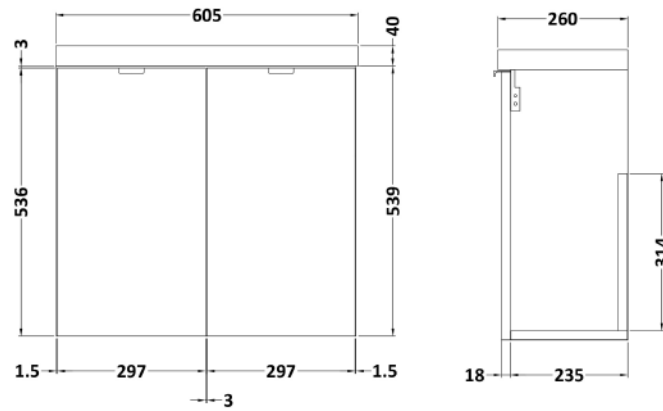

Sales Code: CBI529

Description: 600 2-Door Wall Hung Unit & Basin

Packaging Details

Barcode: 5056211815464

Sales Code: OFF567

Description: 600 2-Door Wall Hung Unit

Product Dimensions

Height (mm):	540
Width (mm):	600
Depth (mm):	253
Nett Weight (kg):	11

Packaging Dimensions

Height (mm):	375
Width (mm):	620
Depth (mm):	560
Gross Weight (kg):	11.5

Packaging Data

Box Colour:	Brown Cardboard Box
Box Qty:	1
Label Size:	100 x 50
Label Colour:	White Label
Label Qty:	2

Outer Box Dimensions (If Applicable)

Height (mm):	
Width (mm):	
Depth (mm):	
Gross Weight (kg):	
Barcode:	5056211812920

Product Details

Country of Origin:	United Kingdom
Fitting Instruction:	No
CE & UKCA:	N/A
FSC Certified Materials:	Yes
Colour:	Anthracite Woodgrain
Construction Method:	Cam & Wood Dowel
Construction Type:	Rigid
Cabinet Finish:	MFC Textured Woodgrain
Fascia Finish:	MFC Textured Woodgrain
Cabinet Thickness (mm):	18
Fascia Thickness (mm):	18
Drawer Included:	No
Drawer Type:	Not Applicable
No of Shelves:	0
Hinge Type:	95 Degree Clip-On Soft Close
Hinge Included:	Yes, Supplied
Adjustable Legs:	No, Not Required
Fixings Included:	Yes
Handle Style:	Modern
Waste Shroud:	No
Handle Included:	Yes, Supplied
Handle Type:	Wrapover

Sales Code: PMB303

Description: 600 Side Tap Basin 1Th (602.5X255x40)

Product Dimensions

Height (mm):	255
Width (mm):	603
Depth (mm):	135
Nett Weight (kg):	9

Packaging Dimensions

Height (mm):	305
Width (mm):	205
Depth (mm):	655
Gross Weight (kg):	9