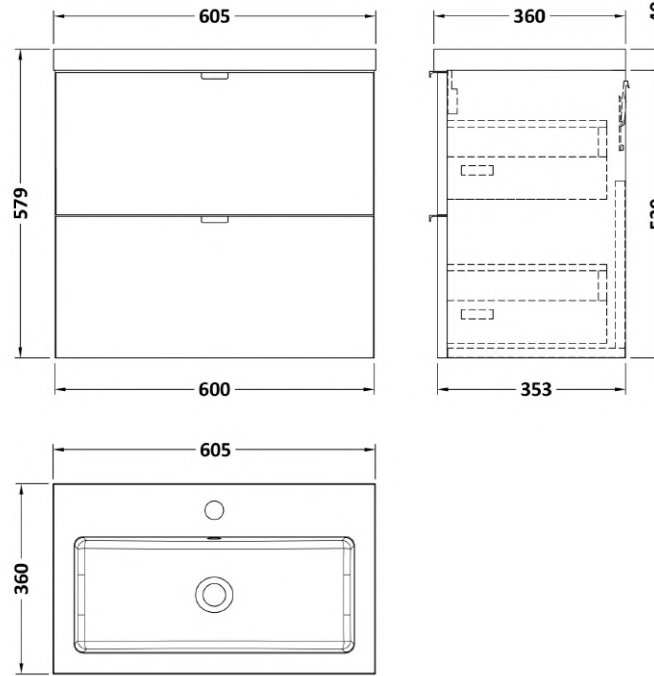

Sales Code: CBI530

Description: 600 Wall Hung 2-Drawer Unit & Basin

Packaging Details

Barcode: 5056211815471

Sales Code: OFF537

Description: 600 2-Drawer Wall Hung Unit

Product Dimensions

Height (mm):	540
Width (mm):	600
Depth (mm):	353
Nett Weight (kg):	21

Packaging Dimensions

Height (mm):	375
Width (mm):	620
Depth (mm):	560
Gross Weight (kg):	21.5

Packaging Data

Box Colour:	Brown Cardboard Box
Box Qty:	1
Label Size:	100 x 50
Label Colour:	White Label
Label Qty:	2

Sales Code: PMB313

Description: 600 Rear Tap Basin 1Th

Product Dimensions

Height (mm):	355
Width (mm):	603
Depth (mm):	135
Nett Weight (kg):	9.66

Packaging Dimensions

Height (mm):	410
Width (mm):	200
Depth (mm):	650
Gross Weight (kg):	9.66

Packaging Data

Box Colour:	Brown Cardboard Box - Printed
Box Qty:	1
Label Size:	100 x 50
Label Colour:	White Label
Label Qty:	2

Outer Box Dimensions (If Applicable)

Height (mm):	
Width (mm):	
Depth (mm):	
Gross Weight (kg):	
Barcode:	5055369071982