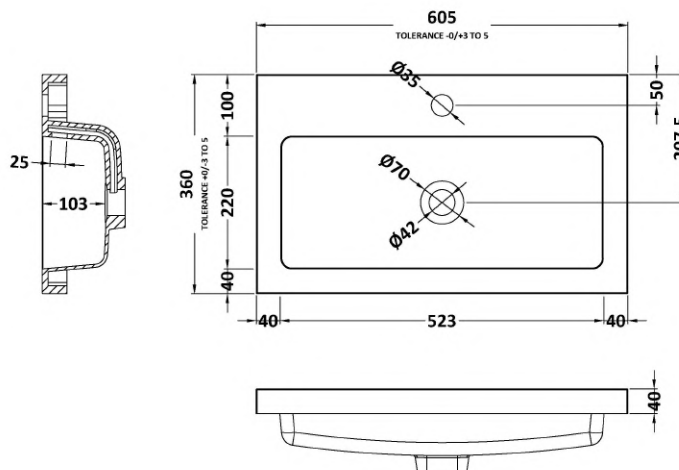

Packaging Dimensions

Height (mm):	375
Width (mm):	620
Depth (mm):	560
Gross Weight (kg):	21.5

Packaging Data

Box Colour:	Brown Cardboard Box
Box Qty:	1
Label Size:	100 x 50
Label Colour:	White Label
Label Qty:	2

Outer Box Dimensions (If Applicable)

Height (mm):	
Width (mm):	
Depth (mm):	
Gross Weight (kg):	
Barcode:	5056211812951

Product Details

Country of Origin:	United Kingdom
Fitting Instruction:	No
CE & UKCA:	N/A
FSC Certified Materials:	Yes
Colour:	Anthracite Woodgrain
Construction Method:	Cam & Wood Dowel
Construction Type:	Rigid
Cabinet Finish:	MFC Textured Woodgrain
Fascia Finish:	MFC Textured Woodgrain
Cabinet Thickness (mm):	18
Fascia Thickness (mm):	18
Drawer Included:	Yes
Drawer Type:	80mm High Metal Softclose
No of Shelves:	0
Hinge Type:	Not Applicable
Hinge Included:	Not Applicable
Adjustable Legs:	No, Not Required
Fixings Included:	Yes
Handle Style:	Modern
Waste Shroud:	Yes
Handle Included:	Yes, Supplied
Handle Type:	Wrapover

Sales Code: PMB313

Description: 600 Rear Tap Basin 1Th

Product Dimensions

Height (mm):	355
Width (mm):	603
Depth (mm):	135
Nett Weight (kg):	9.66

Packaging Dimensions

Height (mm):	410
Width (mm):	200
Depth (mm):	650
Gross Weight (kg):	9.66

Packaging Data

Box Colour:	Brown Cardboard Box - Printed
Box Qty:	1
Label Size:	100 x 50
Label Colour:	White Label
Label Qty:	2

Outer Box Dimensions (If Applicable)

Height (mm):	
Width (mm):	
Depth (mm):	
Gross Weight (kg):	
Barcode:	5055369071982