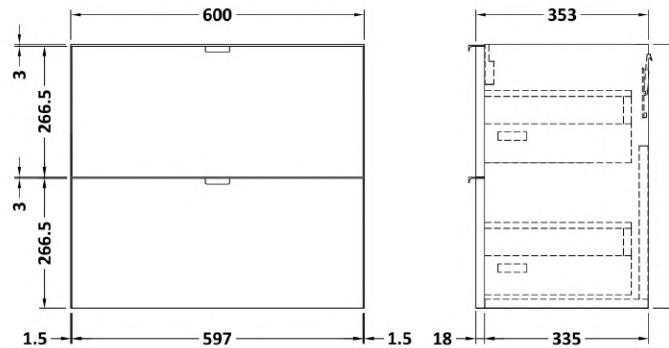

Sales Code: CBI530

Description: 600 Wall Hung 2-Drawer Unit & Basin

Packaging Details

Barcode: 5056211815471

Sales Code: OFF537

Description: 600 2-Drawer Wall Hung Unit

Product Dimensions

Height (mm):	540
Width (mm):	600
Depth (mm):	353
Nett Weight (kg):	21

Packaging Dimensions

Height (mm):	375
Width (mm):	620
Depth (mm):	560
Gross Weight (kg):	21.5

Packaging Data

Box Colour:	Brown Cardboard Box
Box Qty:	1
Label Size:	100 x 50
Label Colour:	White Label
Label Qty:	2

Sales Code: PMB313

Description: 600 Rear Tap Basin 1Th

Product Dimensions

Height (mm):	355
Width (mm):	603
Depth (mm):	135
Nett Weight (kg):	9.66

Packaging Dimensions

Height (mm):	410
Width (mm):	200
Depth (mm):	650
Gross Weight (kg):	9.66

Packaging Data

Box Colour:	Brown Cardboard Box - Printed
Box Qty:	1
Label Size:	100 x 50
Label Colour:	White Label
Label Qty:	2

Outer Box Dimensions (If Applicable)

Height (mm):	
Width (mm):	
Depth (mm):	
Gross Weight (kg):	
Barcode:	5055369071982