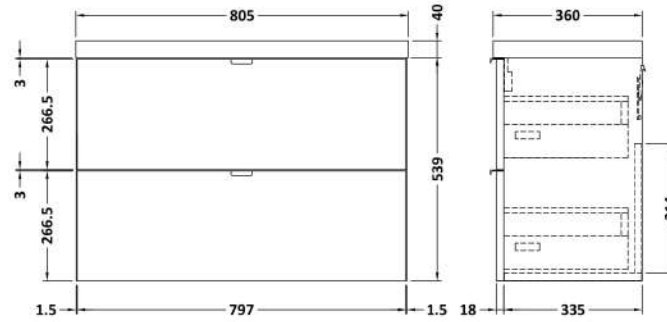

Sales Code: CBI531

Description: 800 Wall Hung 2-Drawer Unit & Basin

Packaging Details

Barcode: 5056211815488