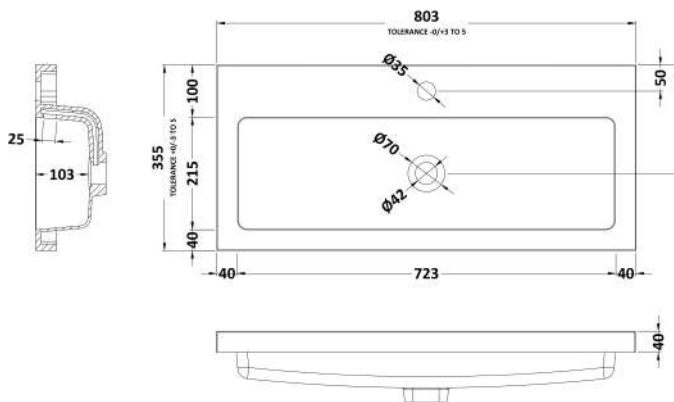

### Product Dimensions

Height (mm):	540
Width (mm):	800
Depth (mm):	353
Nett Weight (kg):	25.5

### Packaging Dimensions

Height (mm):	375
Width (mm):	820
Depth (mm):	560
Gross Weight (kg):	26

### Outer Box Dimensions (If Applicable)

Height (mm):	
Width (mm):	
Depth (mm):	
Gross Weight (kg):	
Barcode:	5056211812982

### Product Dimensions

Height (mm):	355
Width (mm):	803
Depth (mm):	135
Nett Weight (kg):	12