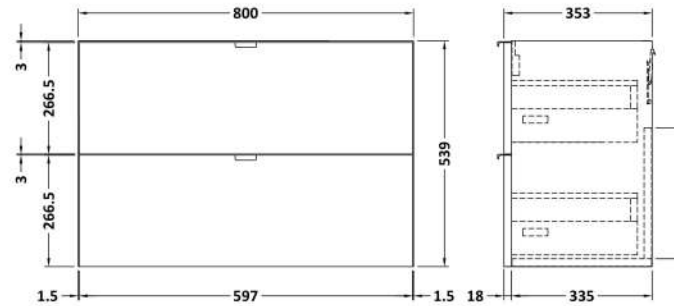

### Product Dimensions

Height (mm):	540
Width (mm):	800
Depth (mm):	353
Nett Weight (kg):	25.5

### Packaging Dimensions

Height (mm):	375
Width (mm):	820
Depth (mm):	560
Gross Weight (kg):	26

### Product Dimensions

Height (mm):	355
Width (mm):	803
Depth (mm):	135
Nett Weight (kg):	12

### Packaging Dimensions

Height (mm):	200
Width (mm):	420
Depth (mm):	855
Gross Weight (kg):	12