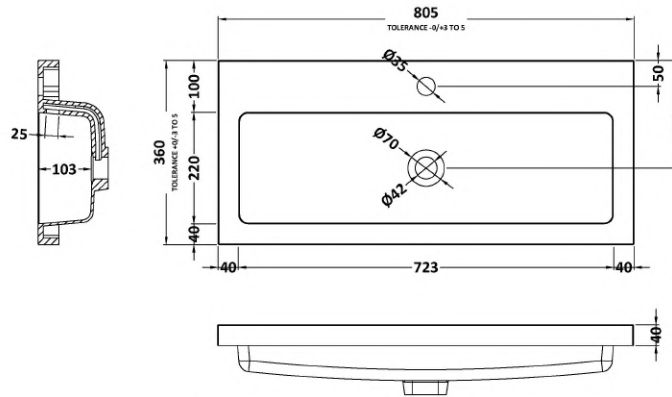

Packaging Dimensions

Height (mm):	375
Width (mm):	820
Depth (mm):	560
Gross Weight (kg):	26

Packaging Data

Box Colour:	Brown Cardboard Box
Box Qty:	1
Label Size:	100 x 50
Label Colour:	White Label
Label Qty:	2

Outer Box Dimensions (If Applicable)

Height (mm):	
Width (mm):	
Depth (mm):	
Gross Weight (kg):	
Barcode:	5056211812982

Product Details

Country of Origin:	United Kingdom
Fitting Instruction:	No
CE & UKCA:	N/A
FSC Certified Materials:	Yes
Colour:	Anthracite Woodgrain
Construction Method:	Cam & Wood Dowel
Construction Type:	Rigid
Cabinet Finish:	MFC Textured Woodgrain
Fascia Finish:	MFC Textured Woodgrain
Cabinet Thickness (mm):	18
Fascia Thickness (mm):	18
Drawer Included:	Yes
Drawer Type:	80mm High Metal Softclose
No of Shelves:	0
Hinge Type:	Not Applicable
Hinge Included:	Not Applicable
Adjustable Legs:	No, Not Required
Fixings Included:	Yes
Handle Style:	Modern
Waste Shroud:	Yes
Handle Included:	Yes, Supplied
Handle Type:	Wrapover

Sales Code: PMB315

Description: 800 Rear Tap Basin 1Th

Product Dimensions

Height (mm):	355
Width (mm):	803
Depth (mm):	135
Nett Weight (kg):	12

Packaging Dimensions

Height (mm):	200
Width (mm):	420
Depth (mm):	855
Gross Weight (kg):	12

Packaging Data

Box Colour:	Brown Cardboard Box - Printed
Box Qty:	1
Label Size:	100 x 50
Label Colour:	White Label
Label Qty:	2

Outer Box Dimensions (If Applicable)

Height (mm):	
Width (mm):	
Depth (mm):	
Gross Weight (kg):	
Barcode:	5055275828113