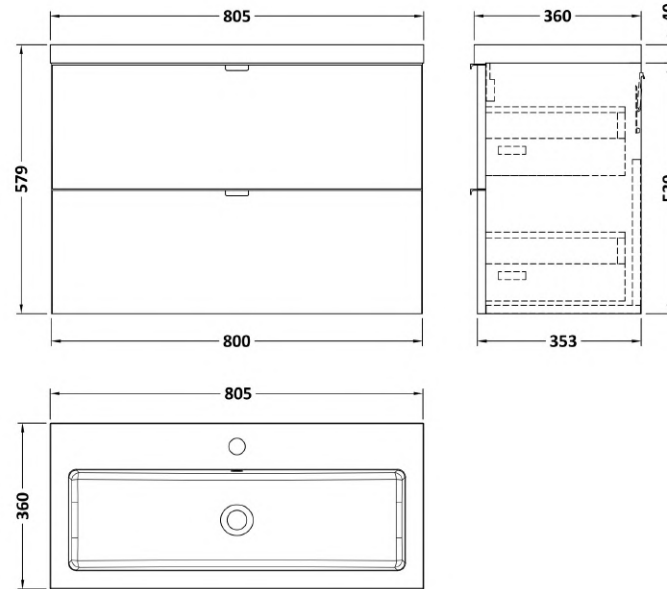

Sales Code: CBI531

Description: 800 Wall Hung 2-Drawer Unit & Basin

Packaging Details

Barcode: 5056211815488

Sales Code: OFF539

Description: 800 2-Drawer Wall Hung Unit

Product Dimensions

Height (mm):	540
Width (mm):	800
Depth (mm):	353
Nett Weight (kg):	25.5

Packaging Dimensions

Height (mm):	375
Width (mm):	820
Depth (mm):	560
Gross Weight (kg):	26

Packaging Data

Box Colour:	Brown Cardboard Box
Box Qty:	1
Label Size:	100 x 50
Label Colour:	White Label
Label Qty:	2

Outer Box Dimensions (If Applicable)

Height (mm):	
Width (mm):	
Depth (mm):	
Gross Weight (kg):	
Barcode:	5056211812982

Product Details

Country of Origin:	United Kingdom
Fitting Instruction:	No
CE & UKCA:	N/A
FSC Certified Materials:	Yes
Colour:	Anthracite Woodgrain
Construction Method:	Cam & Wood Dowel
Construction Type:	Rigid
Cabinet Finish:	MFC Textured Woodgrain
Fascia Finish:	MFC Textured Woodgrain
Cabinet Thickness (mm):	18
Fascia Thickness (mm):	18
Drawer Included:	Yes
Drawer Type:	80mm High Metal Softclose
No of Shelves:	0
Hinge Type:	Not Applicable
Hinge Included:	Not Applicable
Adjustable Legs:	No, Not Required
Fixings Included:	Yes
Handle Style:	Modern
Waste Shroud:	Yes
Handle Included:	Yes, Supplied
Handle Type:	Wrapover

Sales Code: PMB315

Description: 800 Rear Tap Basin 1Th

Product Dimensions

Height (mm):	355
Width (mm):	803
Depth (mm):	135
Nett Weight (kg):	12

Packaging Dimensions

Height (mm):	200
Width (mm):	420
Depth (mm):	855
Gross Weight (kg):	12