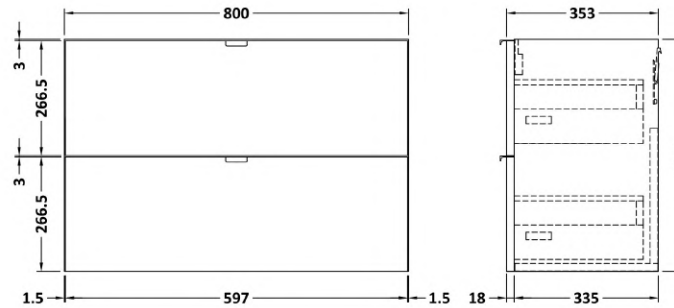

Sales Code: CBI531

Description: 800 Wall Hung 2-Drawer Unit & Basin

Packaging Details

Barcode: 5056211815488

Sales Code: OFF539

Description: 800 2-Drawer Wall Hung Unit

Product Dimensions

Height (mm):	540
Width (mm):	800
Depth (mm):	353
Nett Weight (kg):	25.5

Packaging Dimensions

Height (mm):	375
Width (mm):	820
Depth (mm):	560
Gross Weight (kg):	26

Packaging Data

Box Colour:	Brown Cardboard Box
Box Qty:	1
Label Size:	100 x 50
Label Colour:	White Label
Label Qty:	2

Sales Code: PMB315

Description: 800 Rear Tap Basin 1Th

Product Dimensions

Height (mm):	355
Width (mm):	803
Depth (mm):	135
Nett Weight (kg):	12

Packaging Dimensions

Height (mm):	200
Width (mm):	420
Depth (mm):	855
Gross Weight (kg):	12

Packaging Data

Box Colour:	Brown Cardboard Box - Printed
Box Qty:	1
Label Size:	100 x 50
Label Colour:	White Label
Label Qty:	2

Outer Box Dimensions (If Applicable)

Height (mm):	
Width (mm):	
Depth (mm):	
Gross Weight (kg):	
Barcode:	5055275828113