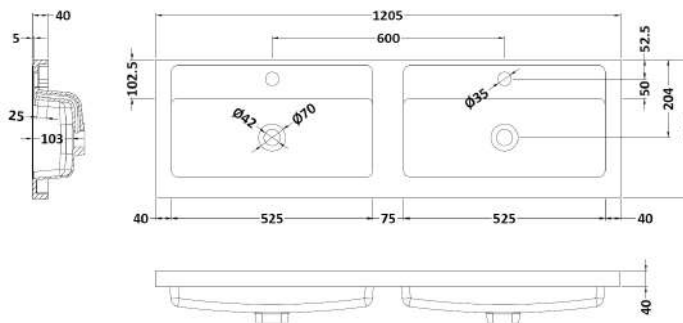

Packaging Dimensions

Height (mm):	375
Width (mm):	625
Depth (mm):	560
Gross Weight (kg):	13.5

Packaging Data

Box Colour:	Brown Cardboard Box
Box Qty:	1
Label Size:	100 x 50
Label Colour:	White Label
Label Qty:	2

Outer Box Dimensions (If Applicable)

Height (mm):	
Width (mm):	
Depth (mm):	
Gross Weight (kg):	
Barcode:	5056211816447

Product Details

Country of Origin:	United Kingdom
Fitting Instruction:	No
CE & UKCA:	N/A
FSC Certified Materials:	Yes
Colour:	Black Woodgrain
Construction Method:	Cam & Wood Dowel
Construction Type:	Rigid
Cabinet Finish:	MFC Textured Woodgrain
Fascia Finish:	MFC Textured Woodgrain
Cabinet Thickness (mm):	18
Fascia Thickness (mm):	18
Drawer Included:	No
Drawer Type:	Not Applicable
No of Shelves:	0
Hinge Type:	95 Degree Clip-On Soft Close
Hinge Included:	Yes, Supplied
Adjustable Legs:	No, Not Required
Fixings Included:	Yes
Handle Style:	Modern
Waste Shroud:	No
Handle Included:	Yes, Supplied
Handle Type:	Wrapover

Sales Code: PMB425

Description: Double Polymarble Basin 1205 X 360

Product Dimensions

Height (mm):	450
Width (mm):	1205
Depth (mm):	157
Nett Weight (kg):	18.12

Packaging Dimensions

Height (mm):	100
Width (mm):	1205
Depth (mm):	360
Gross Weight (kg):	18.12

Packaging Data

Box Colour:	Brown Cardboard Box - Printed
Box Qty:	1
Label Size:	100 x 50
Label Colour:	White Label
Label Qty:	2

Outer Box Dimensions (If Applicable)

Height (mm):	
Width (mm):	
Depth (mm):	
Gross Weight (kg):	
Barcode:	5056211815143