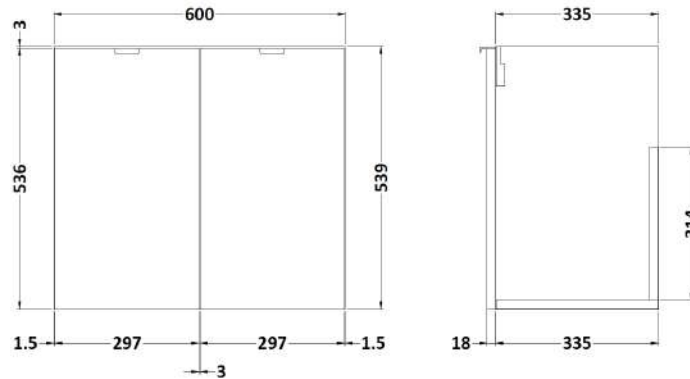

Sales Code: CBI533

Description: 1200 Wh 4-Door Vanity W/Double Basin

Packaging Details

Barcode: 5056211816706

Sales Code: OFF566

Description: 600 Wall Hung 2-Door

Product Dimensions

Height (mm):	540
Width (mm):	600
Depth (mm):	353
Nett Weight (kg):	13

Packaging Dimensions

Height (mm):	375
Width (mm):	625
Depth (mm):	560
Gross Weight (kg):	13.5

Packaging Data

Box Colour:	Brown Cardboard Box
Box Qty:	1
Label Size:	100 x 50
Label Colour:	White Label
Label Qty:	2

Sales Code: PMB425

Description: Double Polymarble Basin 1205 X 360

Product Dimensions

Height (mm):	450
Width (mm):	1205
Depth (mm):	157
Nett Weight (kg):	18.12

Packaging Dimensions

Height (mm):	100
Width (mm):	1205
Depth (mm):	360
Gross Weight (kg):	18.12

Packaging Data

Box Colour:	Brown Cardboard Box - Printed
Box Qty:	1
Label Size:	100 x 50
Label Colour:	White Label
Label Qty:	2

Outer Box Dimensions (If Applicable)

Height (mm):	
Width (mm):	
Depth (mm):	
Gross Weight (kg):	
Barcode:	5056211815143