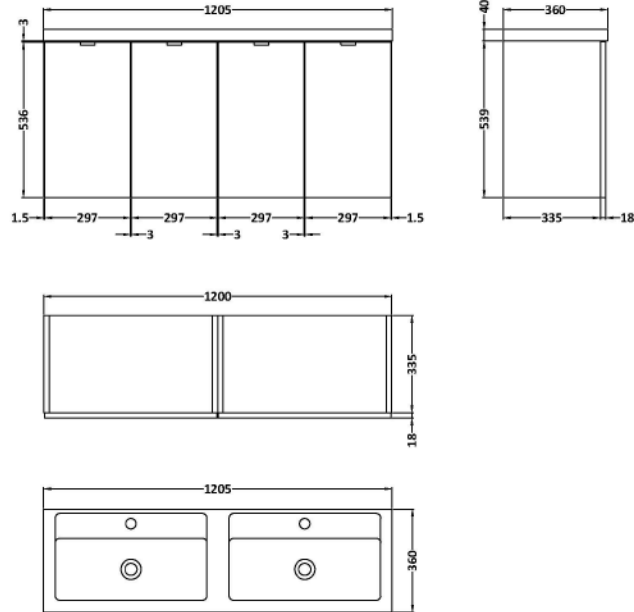

Sales Code: CBI533

Description: 1200 Wh 4-Door Vanity W/Double Basin

Packaging Details

Barcode: 5056211816706

Sales Code: OFF566

Description: 600 Wall Hung 2-Door

Product Dimensions

Height (mm):	540
Width (mm):	600
Depth (mm):	353
Nett Weight (kg):	13

Packaging Dimensions

Height (mm):	375
Width (mm):	625
Depth (mm):	560
Gross Weight (kg):	13.5

Packaging Data

Box Colour:	Brown Cardboard Box
Box Qty:	1
Label Size:	100 x 50
Label Colour:	White Label
Label Qty:	2

Outer Box Dimensions (If Applicable)

Height (mm):	
Width (mm):	
Depth (mm):	
Gross Weight (kg):	
Barcode:	5056211816447

Product Details

Country of Origin:	United Kingdom
Fitting Instruction:	No
CE & UKCA:	N/A
FSC Certified Materials:	Yes
Colour:	Black Woodgrain
Construction Method:	Cam & Wood Dowel
Construction Type:	Rigid
Cabinet Finish:	MFC Textured Woodgrain
Fascia Finish:	MFC Textured Woodgrain
Cabinet Thickness (mm):	18
Fascia Thickness (mm):	18
Drawer Included:	No
Drawer Type:	Not Applicable
No of Shelves:	0
Hinge Type:	95 Degree Clip-On Soft Close
Hinge Included:	Yes, Supplied
Adjustable Legs:	No, Not Required
Fixings Included:	Yes
Handle Style:	Modern
Waste Shroud:	No
Handle Included:	Yes, Supplied
Handle Type:	Wrapover

Sales Code: PMB425

Description: Double Polymarble Basin 1205 X 360

Product Dimensions

Height (mm):	450
Width (mm):	1205
Depth (mm):	157
Nett Weight (kg):	18.12

Packaging Dimensions

Height (mm):	100
Width (mm):	1205
Depth (mm):	360
Gross Weight (kg):	18.12