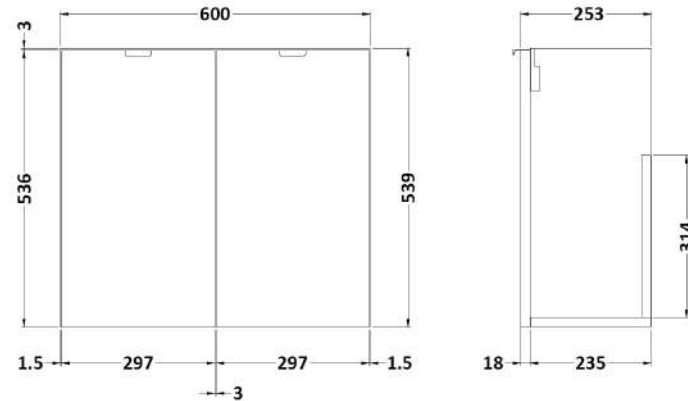

### Product Dimensions

Height (mm):	540
Width (mm):	600
Depth (mm):	253
Nett Weight (kg):	11

### Packaging Dimensions

Height (mm):	375
Width (mm):	620
Depth (mm):	560
Gross Weight (kg):	11.5

### Product Dimensions

Height (mm):	135
Width (mm):	1203
Depth (mm):	255
Nett Weight (kg):	14

### Packaging Dimensions

Height (mm):	190
Width (mm):	320
Depth (mm):	1260
Gross Weight (kg):	14