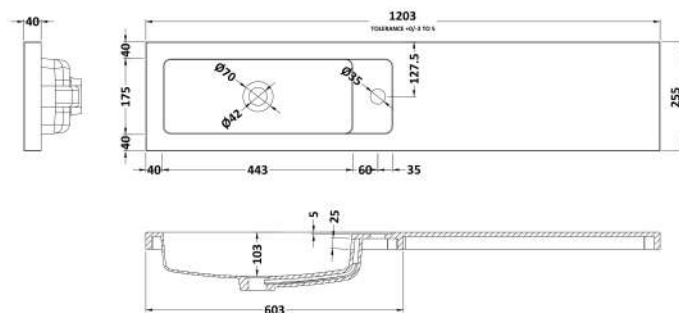

### Product Dimensions

Height (mm):	540
Width (mm):	600
Depth (mm):	253
Nett Weight (kg):	11

### Packaging Dimensions

Height (mm):	375
Width (mm):	620
Depth (mm):	560
Gross Weight (kg):	11.5

### Outer Box Dimensions (If Applicable)

Height (mm):	
Width (mm):	
Depth (mm):	
Gross Weight (kg):	
Barcode:	5056211812920

### Product Dimensions

Height (mm):	135
Width (mm):	1203
Depth (mm):	255
Nett Weight (kg):	14