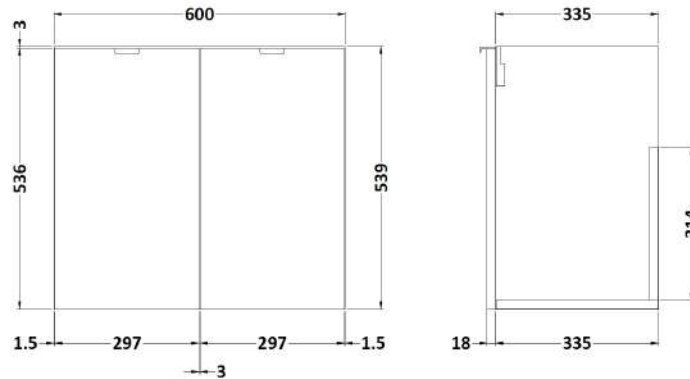

Sales Code: CBI536

Description: 600 2-Door Wall Hung Unit & Basin

Packaging Details

Barcode: 5056211819196

Sales Code: OFF566

Description: 600 Wall Hung 2-Door

Product Dimensions

Height (mm):	540
Width (mm):	600
Depth (mm):	353
Nett Weight (kg):	13

Packaging Dimensions

Height (mm):	375
Width (mm):	625
Depth (mm):	560
Gross Weight (kg):	13.5

Packaging Data

Box Colour:	Brown Cardboard Box
Box Qty:	1
Label Size:	100 x 50
Label Colour:	White Label
Label Qty:	2

Sales Code: PMB313

Description: 600 Rear Tap Basin 1Th

Product Dimensions

Height (mm):	355
Width (mm):	603
Depth (mm):	135
Nett Weight (kg):	9.66

Packaging Dimensions

Height (mm):	410
Width (mm):	200
Depth (mm):	650
Gross Weight (kg):	9.66

Packaging Data

Box Colour:	Brown Cardboard Box - Printed
Box Qty:	1
Label Size:	100 x 50
Label Colour:	White Label
Label Qty:	2

Outer Box Dimensions (If Applicable)

Height (mm):	
Width (mm):	
Depth (mm):	
Gross Weight (kg):	
Barcode:	5055369071982