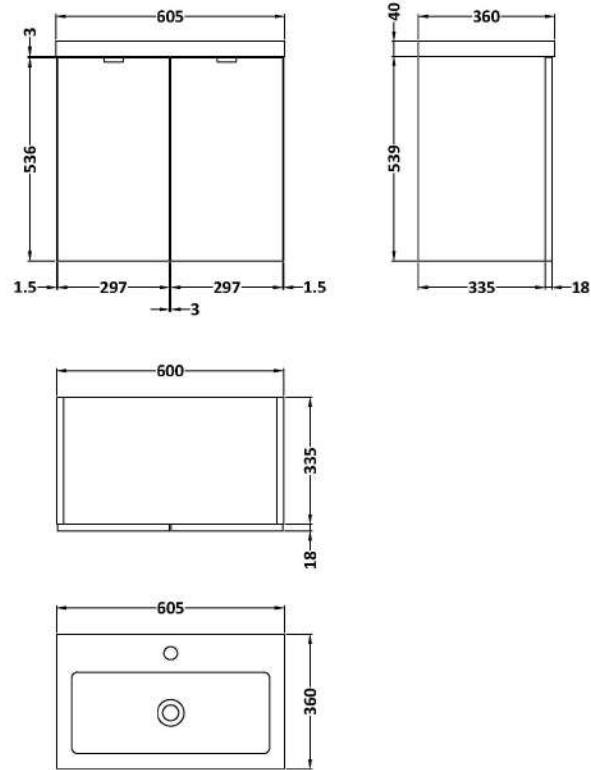

Sales Code: CBI536

Description: 600 2-Door Wall Hung Unit & Basin

Packaging Details

Barcode: 5056211819196

Sales Code: OFF566

Description: 600 Wall Hung 2-Door

Product Dimensions

Height (mm):	540
Width (mm):	600
Depth (mm):	353
Nett Weight (kg):	13

Packaging Dimensions

Height (mm):	375
Width (mm):	625
Depth (mm):	560
Gross Weight (kg):	13.5

Packaging Data

Box Colour:	Brown Cardboard Box
Box Qty:	1
Label Size:	100 x 50
Label Colour:	White Label
Label Qty:	2

Sales Code: PMB313

Description: 600 Rear Tap Basin 1Th

Product Dimensions

Height (mm):	355
Width (mm):	603
Depth (mm):	135
Nett Weight (kg):	9.66

Packaging Dimensions

Height (mm):	410
Width (mm):	200
Depth (mm):	650
Gross Weight (kg):	9.66

Packaging Data

Box Colour:	Brown Cardboard Box - Printed
Box Qty:	1
Label Size:	100 x 50
Label Colour:	White Label
Label Qty:	2

Outer Box Dimensions (If Applicable)

Height (mm):	
Width (mm):	
Depth (mm):	
Gross Weight (kg):	
Barcode:	5055369071982