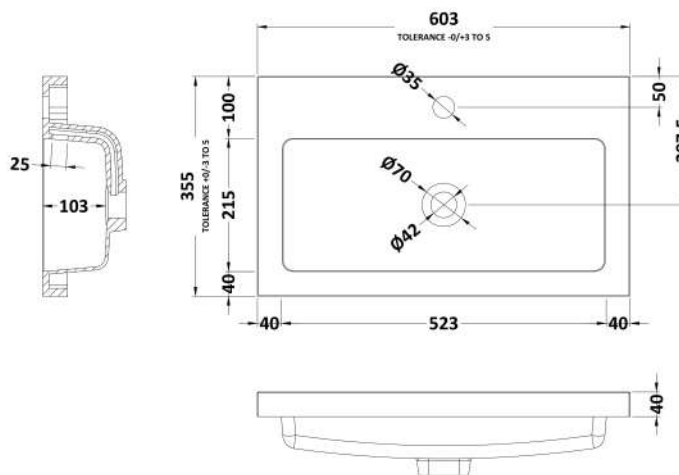

Packaging Dimensions

Height (mm):	375
Width (mm):	625
Depth (mm):	560
Gross Weight (kg):	13.5

Packaging Data

Box Colour:	Brown Cardboard Box
Box Qty:	1
Label Size:	100 x 50
Label Colour:	White Label
Label Qty:	2

Outer Box Dimensions (If Applicable)

Height (mm):	
Width (mm):	
Depth (mm):	
Gross Weight (kg):	
Barcode:	5056211816447

Product Details

Country of Origin:	United Kingdom
Fitting Instruction:	No
CE & UKCA:	N/A
FSC Certified Materials:	Yes
Colour:	Black Woodgrain
Construction Method:	Cam & Wood Dowel
Construction Type:	Rigid
Cabinet Finish:	MFC Textured Woodgrain
Fascia Finish:	MFC Textured Woodgrain
Cabinet Thickness (mm):	18
Fascia Thickness (mm):	18
Drawer Included:	No
Drawer Type:	Not Applicable
No of Shelves:	0
Hinge Type:	95 Degree Clip-On Soft Close
Hinge Included:	Yes, Supplied
Adjustable Legs:	No, Not Required
Fixings Included:	Yes
Handle Style:	Modern
Waste Shroud:	No
Handle Included:	Yes, Supplied
Handle Type:	Wrapover

Sales Code: PMB313

Description: 600 Rear Tap Basin 1Th

Product Dimensions

Height (mm):	355
Width (mm):	603
Depth (mm):	135
Nett Weight (kg):	9.66

Packaging Dimensions

Height (mm):	410
Width (mm):	200
Depth (mm):	650
Gross Weight (kg):	9.66

Packaging Data

Box Colour:	Brown Cardboard Box - Printed
Box Qty:	1
Label Size:	100 x 50
Label Colour:	White Label
Label Qty:	2

Outer Box Dimensions (If Applicable)

Height (mm):	
Width (mm):	
Depth (mm):	
Gross Weight (kg):	
Barcode:	5055369071982