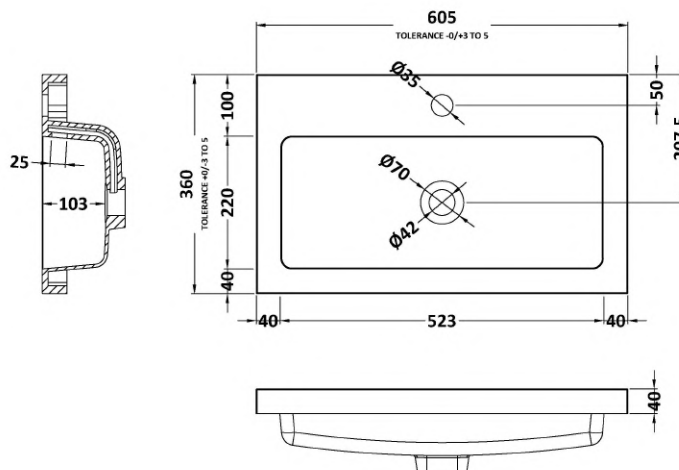

### Product Dimensions

Height (mm):	540
Width (mm):	600
Depth (mm):	353
Nett Weight (kg):	13

### Packaging Dimensions

Height (mm):	375
Width (mm):	625
Depth (mm):	560
Gross Weight (kg):	13.5

### Outer Box Dimensions (If Applicable)

Height (mm):	
Width (mm):	
Depth (mm):	
Gross Weight (kg):	
Barcode:	5056211816447

### Product Dimensions

Height (mm):	355
Width (mm):	603
Depth (mm):	135
Nett Weight (kg):	9.66