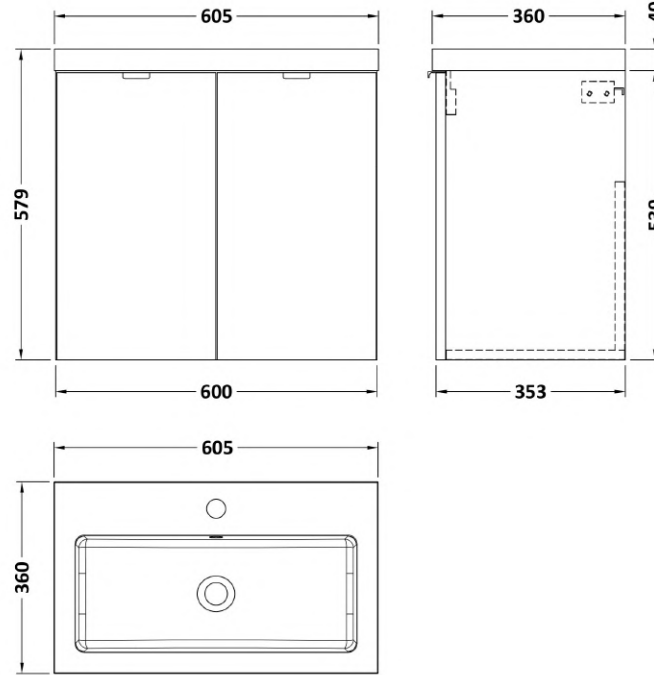

Sales Code: CBI536

Description: 600 2-Door Wall Hung Unit & Basin

Packaging Details

Barcode: 5056211819196