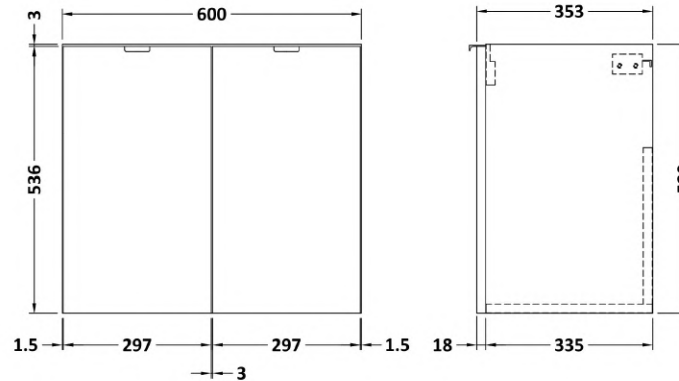

### Product Dimensions

Height (mm):	540
Width (mm):	600
Depth (mm):	353
Nett Weight (kg):	13

### Packaging Dimensions

Height (mm):	375
Width (mm):	625
Depth (mm):	560
Gross Weight (kg):	13.5

### Product Dimensions

Height (mm):	355
Width (mm):	603
Depth (mm):	135
Nett Weight (kg):	9.66

### Packaging Dimensions

Height (mm):	410
Width (mm):	200
Depth (mm):	650
Gross Weight (kg):	9.66