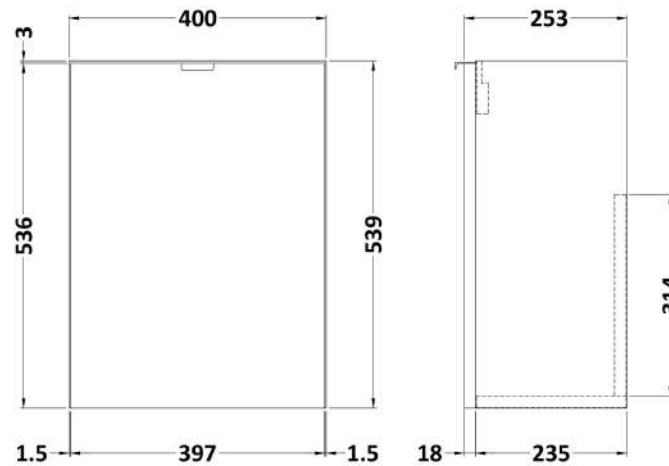

### Product Dimensions

Height (mm):	540
Width (mm):	400
Depth (mm):	253
Nett Weight (kg):	8

### Packaging Dimensions

Height (mm):	560
Width (mm):	420
Depth (mm):	275
Gross Weight (kg):	8.5

### Product Dimensions

Height (mm):	135
Width (mm):	403
Depth (mm):	255
Nett Weight (kg):	6.01

### Packaging Dimensions

Height (mm):	315
Width (mm):	205
Depth (mm):	455
Gross Weight (kg):	6.01