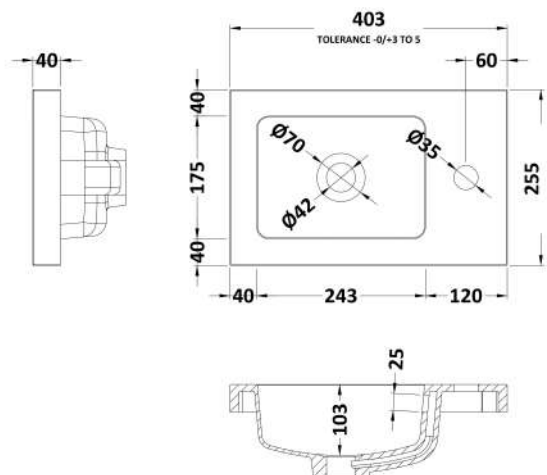

### Product Dimensions

Height (mm):	540
Width (mm):	400
Depth (mm):	253
Nett Weight (kg):	8

### Packaging Dimensions

Height (mm):	560
Width (mm):	420
Depth (mm):	275
Gross Weight (kg):	8.5

### Outer Box Dimensions (If Applicable)

Height (mm):	
Width (mm):	
Depth (mm):	
Gross Weight (kg):	
Barcode:	5056211848639

### Product Dimensions

Height (mm):	135
Width (mm):	403
Depth (mm):	255
Nett Weight (kg):	6.01