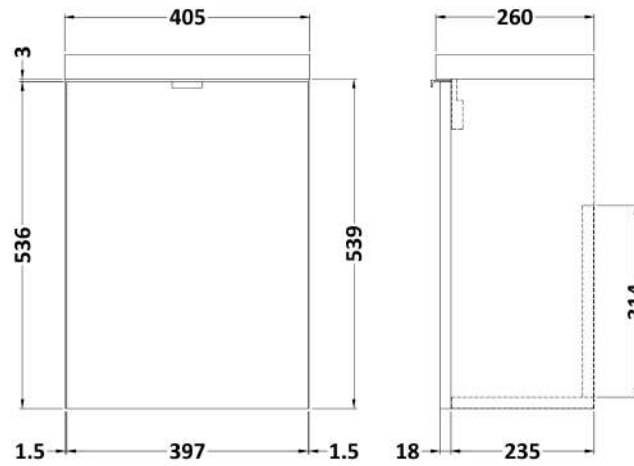

Sales Code: CBI537

Description: 400 1-Door Wall Hung Unit & Basin

Packaging Details

Barcode: 5056211848936