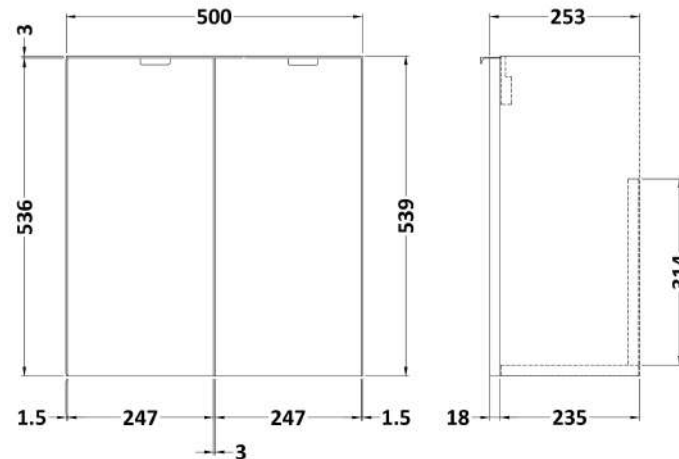

Sales Code: CBI538

Description: 500 2-Door Wall Hung Unit & Basin

Packaging Details

Barcode: 5056211848998

Sales Code: OFF534

Description: 500 2-Door Wall Hung Unit (255mm)

Product Dimensions

Height (mm):	540
Width (mm):	500
Depth (mm):	253
Nett Weight (kg):	9.5

Packaging Dimensions

Height (mm):	560
Width (mm):	520
Depth (mm):	275
Gross Weight (kg):	10

Packaging Data

Box Colour:	Brown Cardboard Box
Box Qty:	1
Label Size:	100 x 50
Label Colour:	White Label
Label Qty:	2

Sales Code: PMB302

Description: 500 Side Tap Basin 1Th (502.5X255x40)

Product Dimensions

Height (mm):	255
Width (mm):	503
Depth (mm):	135
Nett Weight (kg):	8

Packaging Dimensions

Height (mm):	305
Width (mm):	205
Depth (mm):	555
Gross Weight (kg):	8

Packaging Data

Box Colour:	Brown Cardboard Box - Printed
Box Qty:	1
Label Size:	100 x 50
Label Colour:	White Label
Label Qty:	2

Outer Box Dimensions (If Applicable)

Height (mm):	
Width (mm):	
Depth (mm):	
Gross Weight (kg):	
Barcode:	5055369063031