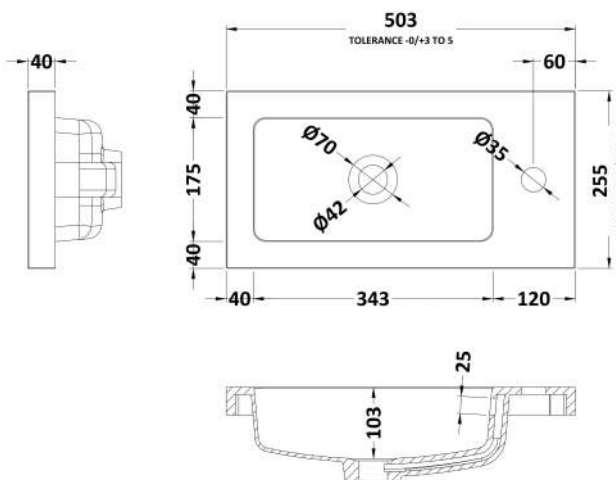

Packaging Dimensions

Height (mm):	560
Width (mm):	520
Depth (mm):	275
Gross Weight (kg):	10

Packaging Data

Box Colour:	Brown Cardboard Box
Box Qty:	1
Label Size:	100 x 50
Label Colour:	White Label
Label Qty:	2

Outer Box Dimensions (If Applicable)

Height (mm):	
Width (mm):	
Depth (mm):	
Gross Weight (kg):	
Barcode:	5056211848691

Product Details

Country of Origin:	United Kingdom
Fitting Instruction:	No
CE & UKCA:	N/A
FSC Certified Materials:	Yes
Colour:	Anthracite Woodgrain
Construction Method:	Cam & Wood Dowel
Construction Type:	Rigid
Cabinet Finish:	MFC Textured Woodgrain
Fascia Finish:	MFC Textured Woodgrain
Cabinet Thickness (mm):	18
Fascia Thickness (mm):	18
Drawer Included:	No
Drawer Type:	Not Applicable
No of Shelves:	0
Hinge Type:	95 Degree Clip-On Soft Close
Hinge Included:	Yes, Supplied
Adjustable Legs:	No, Not Required
Fixings Included:	Yes
Handle Style:	Modern
Waste Shroud:	No
Handle Included:	Yes, Supplied
Handle Type:	Wrapover

Sales Code: PMB302

Description: 500 Side Tap Basin 1Th (502.5X255x40)

Product Dimensions

Height (mm):	255
Width (mm):	503
Depth (mm):	135
Nett Weight (kg):	8

Packaging Dimensions

Height (mm):	305
Width (mm):	205
Depth (mm):	555
Gross Weight (kg):	8

Packaging Data

Box Colour:	Brown Cardboard Box - Printed
Box Qty:	1
Label Size:	100 x 50
Label Colour:	White Label
Label Qty:	2

Outer Box Dimensions (If Applicable)

Height (mm):	
Width (mm):	
Depth (mm):	
Gross Weight (kg):	
Barcode:	5055369063031