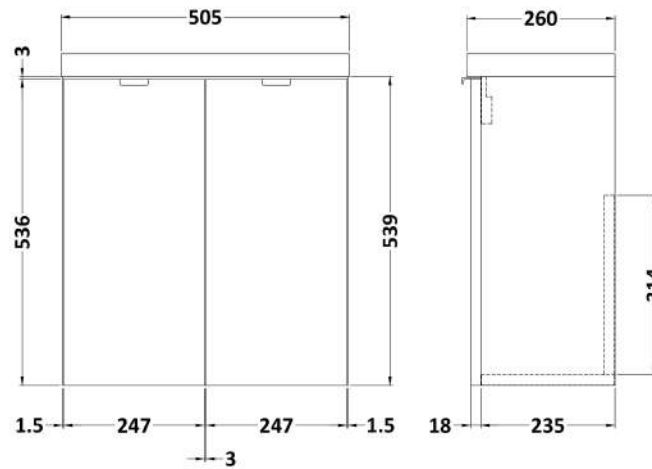

Sales Code: CBI538

Description: 500 2-Door Wall Hung Unit & Basin

Packaging Details

Barcode: 5056211848998

Sales Code: OFF534

Description: 500 2-Door Wall Hung Unit (255mm)

Product Dimensions

Height (mm):	540
Width (mm):	500
Depth (mm):	253
Nett Weight (kg):	9.5

Packaging Dimensions

Height (mm):	560
Width (mm):	520
Depth (mm):	275
Gross Weight (kg):	10

Packaging Data

Box Colour:	Brown Cardboard Box
Box Qty:	1
Label Size:	100 x 50
Label Colour:	White Label
Label Qty:	2

Sales Code: PMB302

Description: 500 Side Tap Basin 1Th (502.5X255x40)

Product Dimensions

Height (mm):	255
Width (mm):	503
Depth (mm):	135
Nett Weight (kg):	8

Packaging Dimensions

Height (mm):	305
Width (mm):	205
Depth (mm):	555
Gross Weight (kg):	8

Packaging Data

Box Colour:	Brown Cardboard Box - Printed
Box Qty:	1
Label Size:	100 x 50
Label Colour:	White Label
Label Qty:	2

Outer Box Dimensions (If Applicable)

Height (mm):	
Width (mm):	
Depth (mm):	
Gross Weight (kg):	
Barcode:	5055369063031