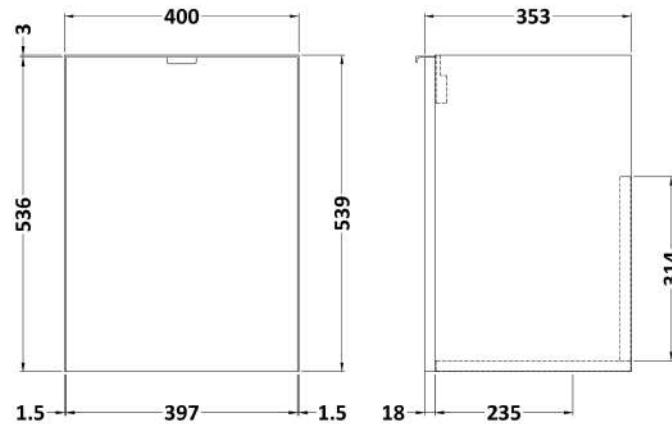

Sales Code: CBI539

Description: 400 1-Door Wall Hung Unit & Basin

Packaging Details

Barcode: 5056211849056

Sales Code: OFF533

Description: 400 1-Door Wall Hung Unit (355mm)

Product Dimensions

Height (mm):	540
Width (mm):	400
Depth (mm):	353
Nett Weight (kg):	9.5

Packaging Dimensions

Height (mm):	560
Width (mm):	420
Depth (mm):	375
Gross Weight (kg):	10

Packaging Data

Box Colour:	Brown Cardboard Box
Box Qty:	1
Label Size:	100 x 50
Label Colour:	White Label
Label Qty:	2

Sales Code: PMB311

Description: 400 Rear Tap Basin 1Th

Product Dimensions

Height (mm):	355
Width (mm):	403
Depth (mm):	135
Nett Weight (kg):	6.01

Packaging Dimensions

Height (mm):	550
Width (mm):	450
Depth (mm):	420
Gross Weight (kg):	6.01

Packaging Data

Box Colour:	Brown Cardboard Box - Printed
Box Qty:	1
Label Size:	100 x 50
Label Colour:	White Label
Label Qty:	2

Outer Box Dimensions (If Applicable)

Height (mm):	
Width (mm):	
Depth (mm):	
Gross Weight (kg):	
Barcode:	5055369071968