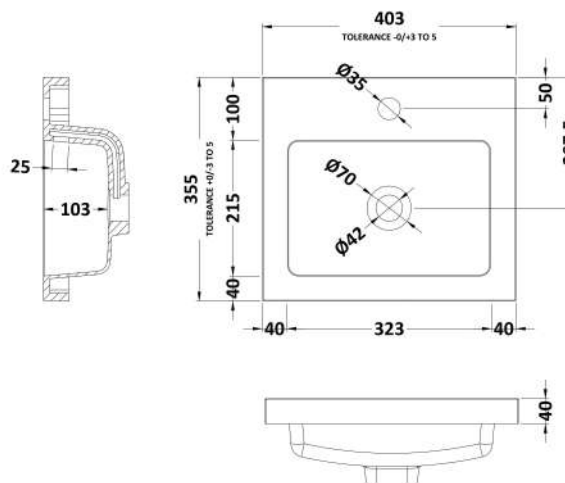

Packaging Dimensions

Height (mm):	560
Width (mm):	420
Depth (mm):	375
Gross Weight (kg):	10

Packaging Data

Box Colour:	Brown Cardboard Box
Box Qty:	1
Label Size:	100 x 50
Label Colour:	White Label
Label Qty:	2

Outer Box Dimensions (If Applicable)

Height (mm):	
Width (mm):	
Depth (mm):	
Gross Weight (kg):	
Barcode:	5056211848752

Product Details

Country of Origin:	United Kingdom
Fitting Instruction:	No
CE & UKCA:	N/A
FSC Certified Materials:	Yes
Colour:	Anthracite Woodgrain
Construction Method:	Cam & Wood Dowel
Construction Type:	Rigid
Cabinet Finish:	MFC Textured Woodgrain
Fascia Finish:	MFC Textured Woodgrain
Cabinet Thickness (mm):	18
Fascia Thickness (mm):	18
Drawer Included:	No
Drawer Type:	Not Applicable
No of Shelves:	0
Hinge Type:	95 Degree Clip-On Soft Close
Hinge Included:	Yes, Supplied
Adjustable Legs:	No, Not Required
Fixings Included:	Yes
Handle Style:	Modern
Waste Shroud:	No
Handle Included:	Yes, Supplied
Handle Type:	Wrapover

Sales Code: PMB311

Description: 400 Rear Tap Basin 1Th

Product Dimensions

Height (mm):	355
Width (mm):	403
Depth (mm):	135
Nett Weight (kg):	6.01

Packaging Dimensions

Height (mm):	550
Width (mm):	450
Depth (mm):	420
Gross Weight (kg):	6.01

Packaging Data

Box Colour:	Brown Cardboard Box - Printed
Box Qty:	1
Label Size:	100 x 50
Label Colour:	White Label
Label Qty:	2

Outer Box Dimensions (If Applicable)

Height (mm):	
Width (mm):	
Depth (mm):	
Gross Weight (kg):	
Barcode:	5055369071968