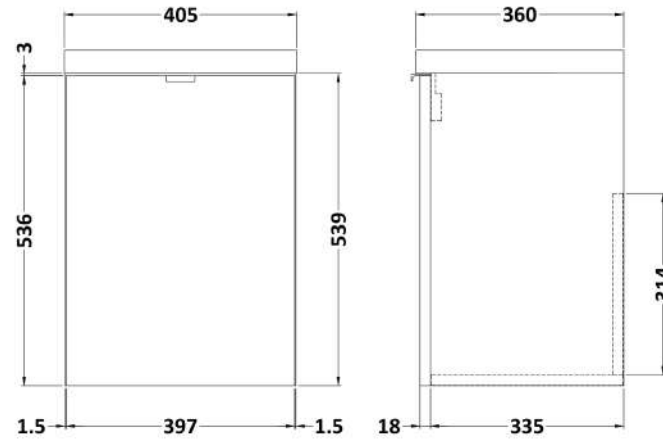

Sales Code: CBI539

Description: 400 1-Door Wall Hung Unit & Basin

Packaging Details

Barcode: 5056211849056

Sales Code: OFF533

Description: 400 1-Door Wall Hung Unit (355mm)

Product Dimensions

Height (mm):	540
Width (mm):	400
Depth (mm):	353
Nett Weight (kg):	9.5

Packaging Dimensions

Height (mm):	560
Width (mm):	420
Depth (mm):	375
Gross Weight (kg):	10

Packaging Data

Box Colour:	Brown Cardboard Box
Box Qty:	1
Label Size:	100 x 50
Label Colour:	White Label
Label Qty:	2

Sales Code: PMB311

Description: 400 Rear Tap Basin 1Th

Product Dimensions

Height (mm):	355
Width (mm):	403
Depth (mm):	135
Nett Weight (kg):	6.01

Packaging Dimensions

Height (mm):	550
Width (mm):	450
Depth (mm):	420
Gross Weight (kg):	6.01

Packaging Data

Box Colour:	Brown Cardboard Box - Printed
Box Qty:	1
Label Size:	100 x 50
Label Colour:	White Label
Label Qty:	2

Outer Box Dimensions (If Applicable)

Height (mm):	
Width (mm):	
Depth (mm):	
Gross Weight (kg):	
Barcode:	5055369071968