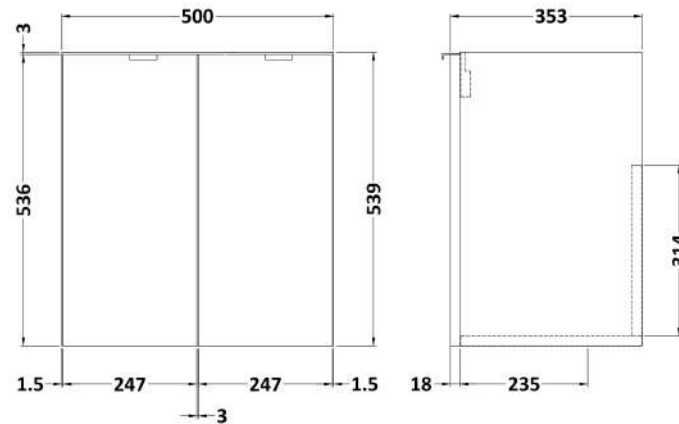

Sales Code: CBI540

Description: 500 2-Door Wall Hung Unit & Basin

Packaging Details

Barcode: 5056211849117

Sales Code: OFF535

Description: 500 2-Door Wall Hung Unit (355mm)

Product Dimensions

Height (mm):	540
Width (mm):	500
Depth (mm):	353
Nett Weight (kg):	11.5

Packaging Dimensions

Height (mm):	560
Width (mm):	520
Depth (mm):	375
Gross Weight (kg):	12

Packaging Data

Box Colour:	Brown Cardboard Box
Box Qty:	1
Label Size:	100 x 50
Label Colour:	White Label
Label Qty:	2

Sales Code: PMB312

Description: 500 Rear Tap Basin 1Th

Product Dimensions

Height (mm):	355
Width (mm):	503
Depth (mm):	135
Nett Weight (kg):	8.1

Packaging Dimensions

Height (mm):	420
Width (mm):	210
Depth (mm):	550
Gross Weight (kg):	8.1

Packaging Data

Box Colour:	Brown Cardboard Box - Printed
Box Qty:	1
Label Size:	100 x 50
Label Colour:	White Label
Label Qty:	2

Outer Box Dimensions (If Applicable)

Height (mm):	
Width (mm):	
Depth (mm):	
Gross Weight (kg):	
Barcode:	5055369071975