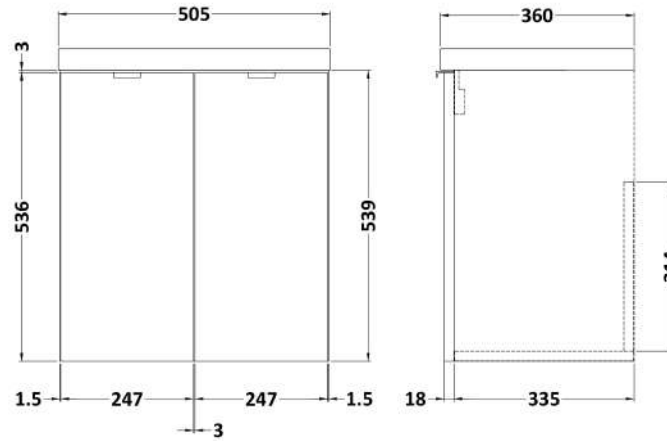

Sales Code: CBI540

Description: 500 2-Door Wall Hung Unit & Basin

Packaging Details

Barcode: 5056211849117

Sales Code: OFF535

Description: 500 2-Door Wall Hung Unit (355mm)

Product Dimensions

Height (mm):	540
Width (mm):	500
Depth (mm):	353
Nett Weight (kg):	11.5

Packaging Dimensions

Height (mm):	560
Width (mm):	520
Depth (mm):	375
Gross Weight (kg):	12

Packaging Data

Box Colour:	Brown Cardboard Box
Box Qty:	1
Label Size:	100 x 50
Label Colour:	White Label
Label Qty:	2

Sales Code: PMB312

Description: 500 Rear Tap Basin 1Th

Product Dimensions

Height (mm):	355
Width (mm):	503
Depth (mm):	135
Nett Weight (kg):	8.1

Packaging Dimensions

Height (mm):	420
Width (mm):	210
Depth (mm):	550
Gross Weight (kg):	8.1

Packaging Data

Box Colour:	Brown Cardboard Box - Printed
Box Qty:	1
Label Size:	100 x 50
Label Colour:	White Label
Label Qty:	2

Outer Box Dimensions (If Applicable)

Height (mm):	
Width (mm):	
Depth (mm):	
Gross Weight (kg):	
Barcode:	5055369071975