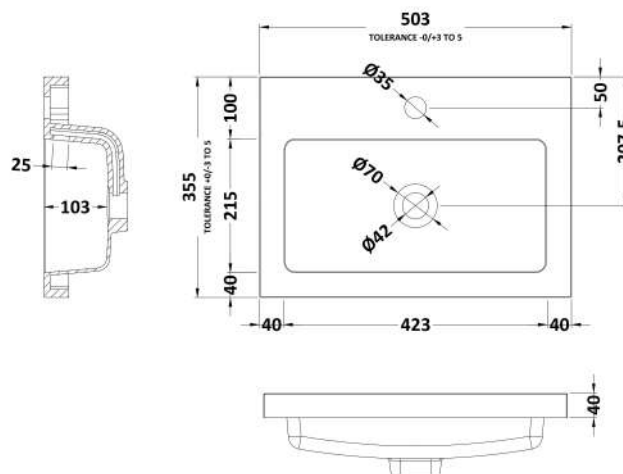

Packaging Dimensions

Height (mm):	560
Width (mm):	520
Depth (mm):	375
Gross Weight (kg):	12

Packaging Data

Box Colour:	Brown Cardboard Box
Box Qty:	1
Label Size:	100 x 50
Label Colour:	White Label
Label Qty:	2

Outer Box Dimensions (If Applicable)

Height (mm):	
Width (mm):	
Depth (mm):	
Gross Weight (kg):	
Barcode:	5056211848813

Product Details

Country of Origin:	United Kingdom
Fitting Instruction:	No
CE & UKCA:	N/A
FSC Certified Materials:	Yes
Colour:	Anthracite Woodgrain
Construction Method:	Cam & Wood Dowel
Construction Type:	Rigid
Cabinet Finish:	MFC Textured Woodgrain
Fascia Finish:	MFC Textured Woodgrain
Cabinet Thickness (mm):	18
Fascia Thickness (mm):	18
Drawer Included:	No
Drawer Type:	Not Applicable
No of Shelves:	0
Hinge Type:	95 Degree Clip-On Soft Close
Hinge Included:	Yes, Supplied
Adjustable Legs:	No, Not Required
Fixings Included:	Yes
Handle Style:	Modern
Waste Shroud:	No
Handle Included:	Yes, Supplied
Handle Type:	Wrapover

Sales Code: PMB312

Description: 500 Rear Tap Basin 1Th

Product Dimensions

Height (mm):	355
Width (mm):	503
Depth (mm):	135
Nett Weight (kg):	8.1

Packaging Dimensions

Height (mm):	420
Width (mm):	210
Depth (mm):	550
Gross Weight (kg):	8.1

Packaging Data

Box Colour:	Brown Cardboard Box - Printed
Box Qty:	1
Label Size:	100 x 50
Label Colour:	White Label
Label Qty:	2

Outer Box Dimensions (If Applicable)

Height (mm):	
Width (mm):	
Depth (mm):	
Gross Weight (kg):	
Barcode:	5055369071975